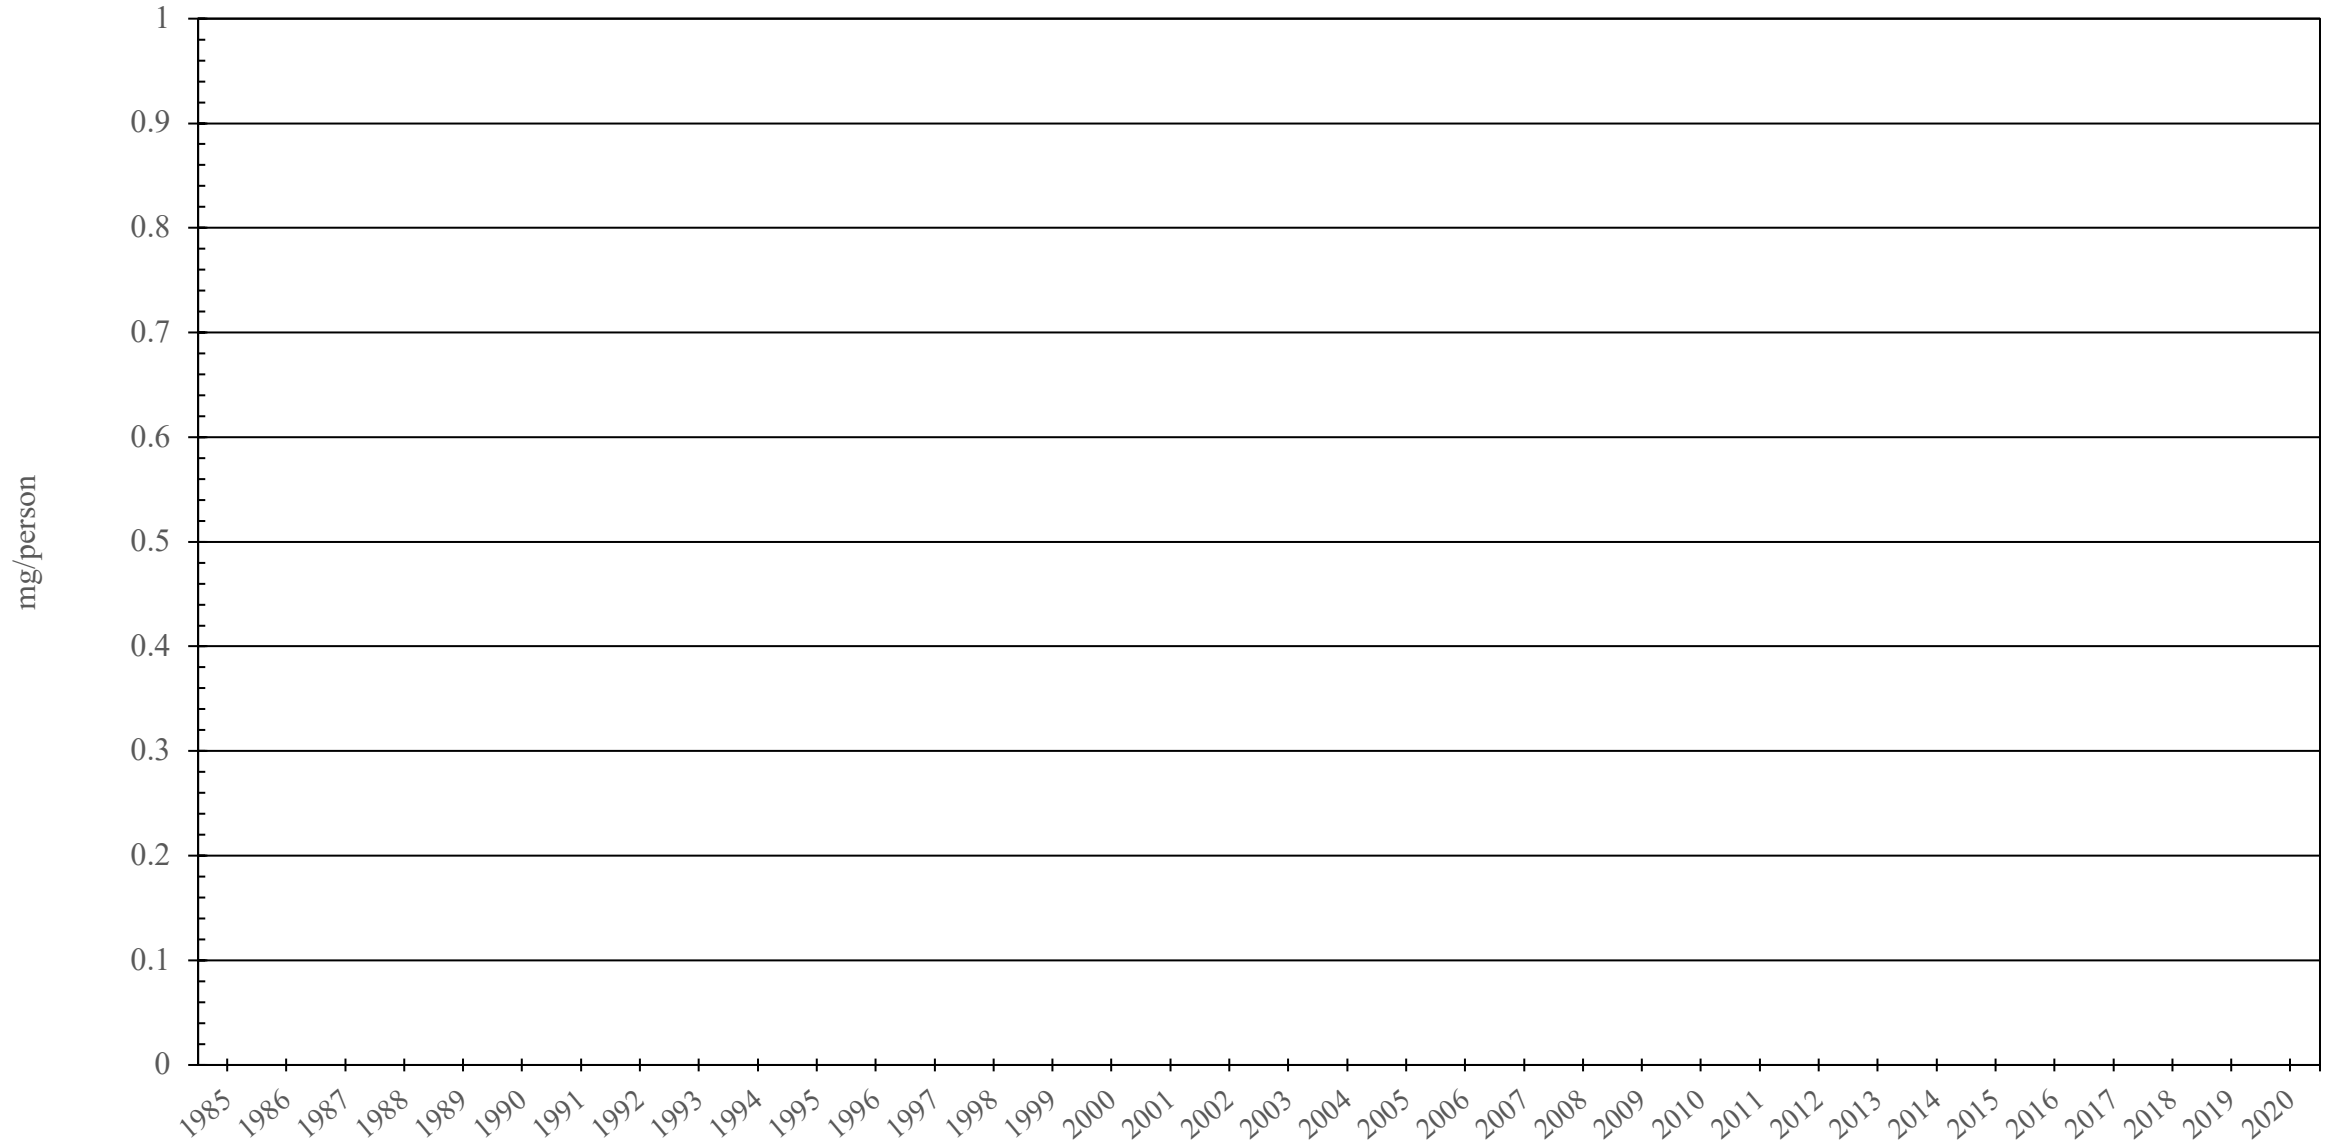

# Wallis and Futuna Islands

Hydromorphone Consumption (mg/person), 1985 - 2020

Sources: International Narcotics Control Board (data); United Nations Statistics Division (population)

Created by: Walther Global Palliative Care & Supportive Oncology, Indiana University Simon Comprehensive Cancer Center, 2022