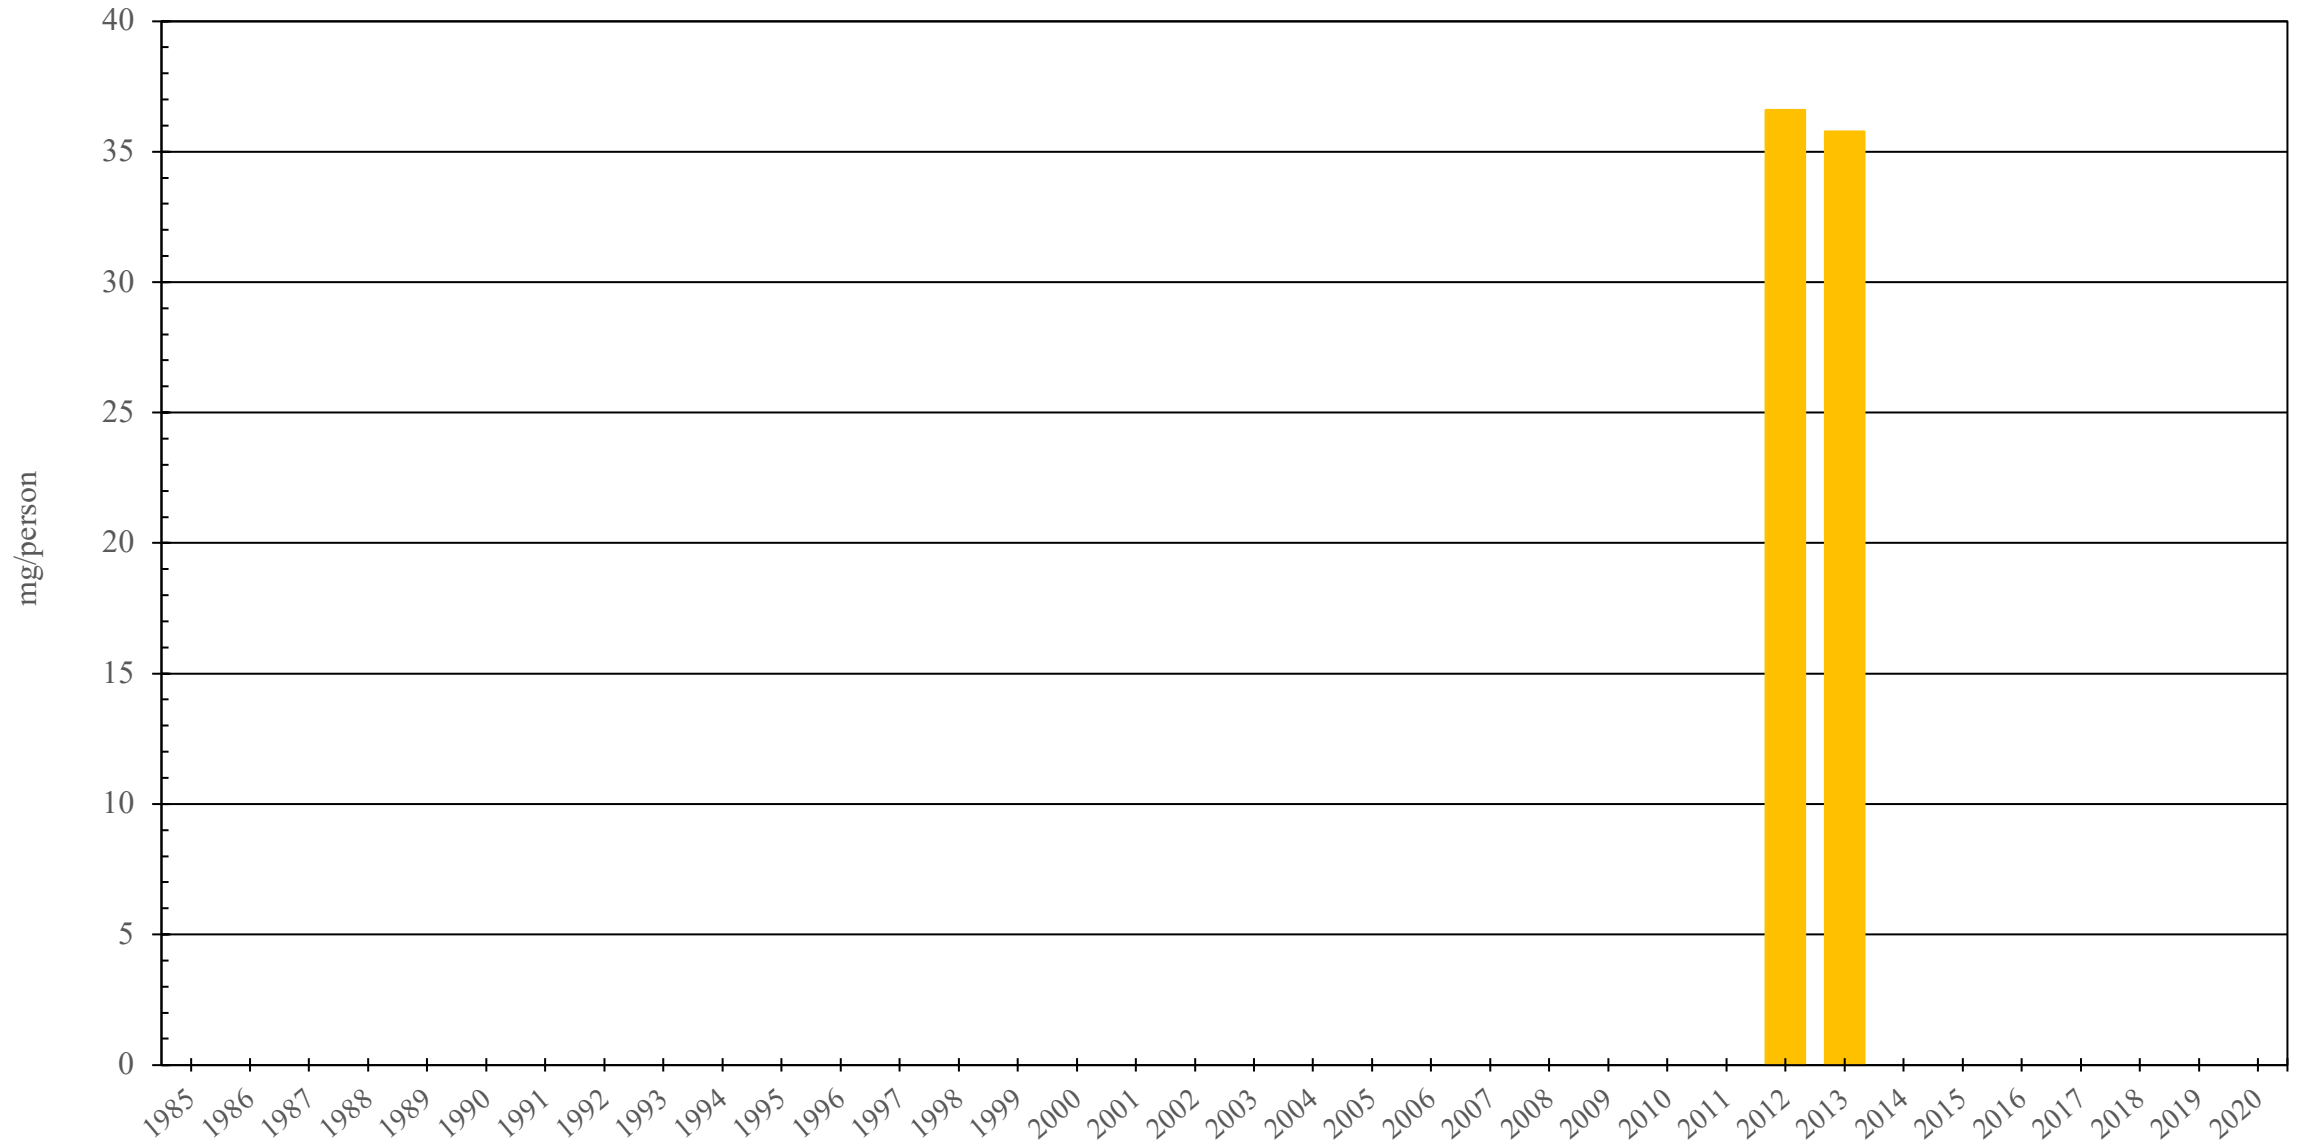

Wallis and Futuna Islands

Codeine Consumption (mg/person), 1985 - 2020

Sources: International Narcotics Control Board (data); United Nations Statistics Division (population)

Created by: Walther Global Palliative Care & Supportive Oncology, Indiana University Simon Comprehensive Cancer Center, 2022