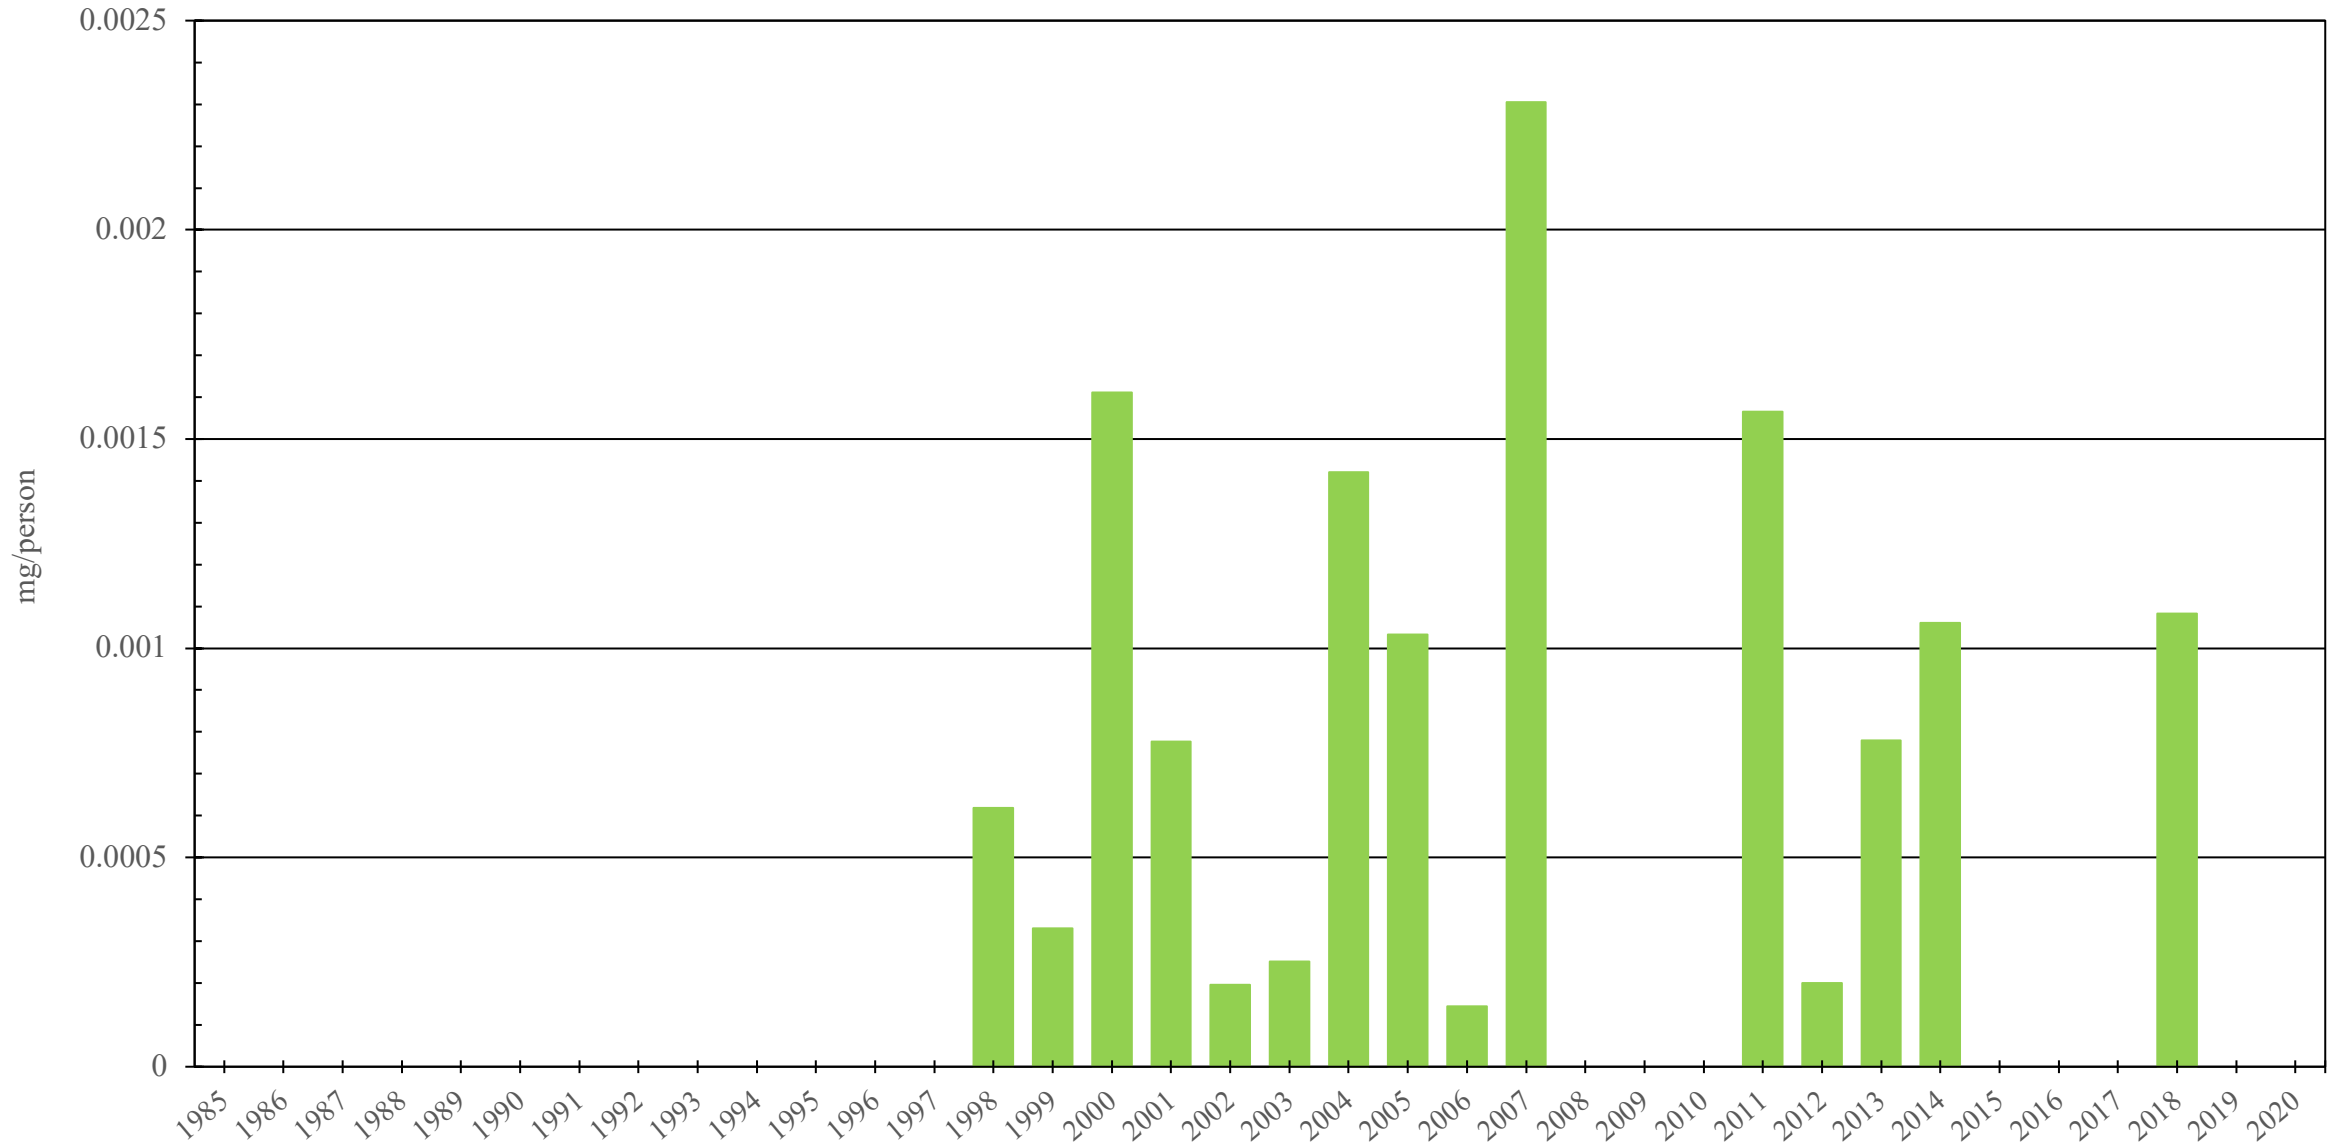

# Vanuatu

Fentanyl Consumption (mg/person), 1985 - 2020

Sources: International Narcotics Control Board (data); The World Bank (population)

Created by: Walther Global Palliative Care & Supportive Oncology, Indiana University Simon Comprehensive Cancer Center, 2022