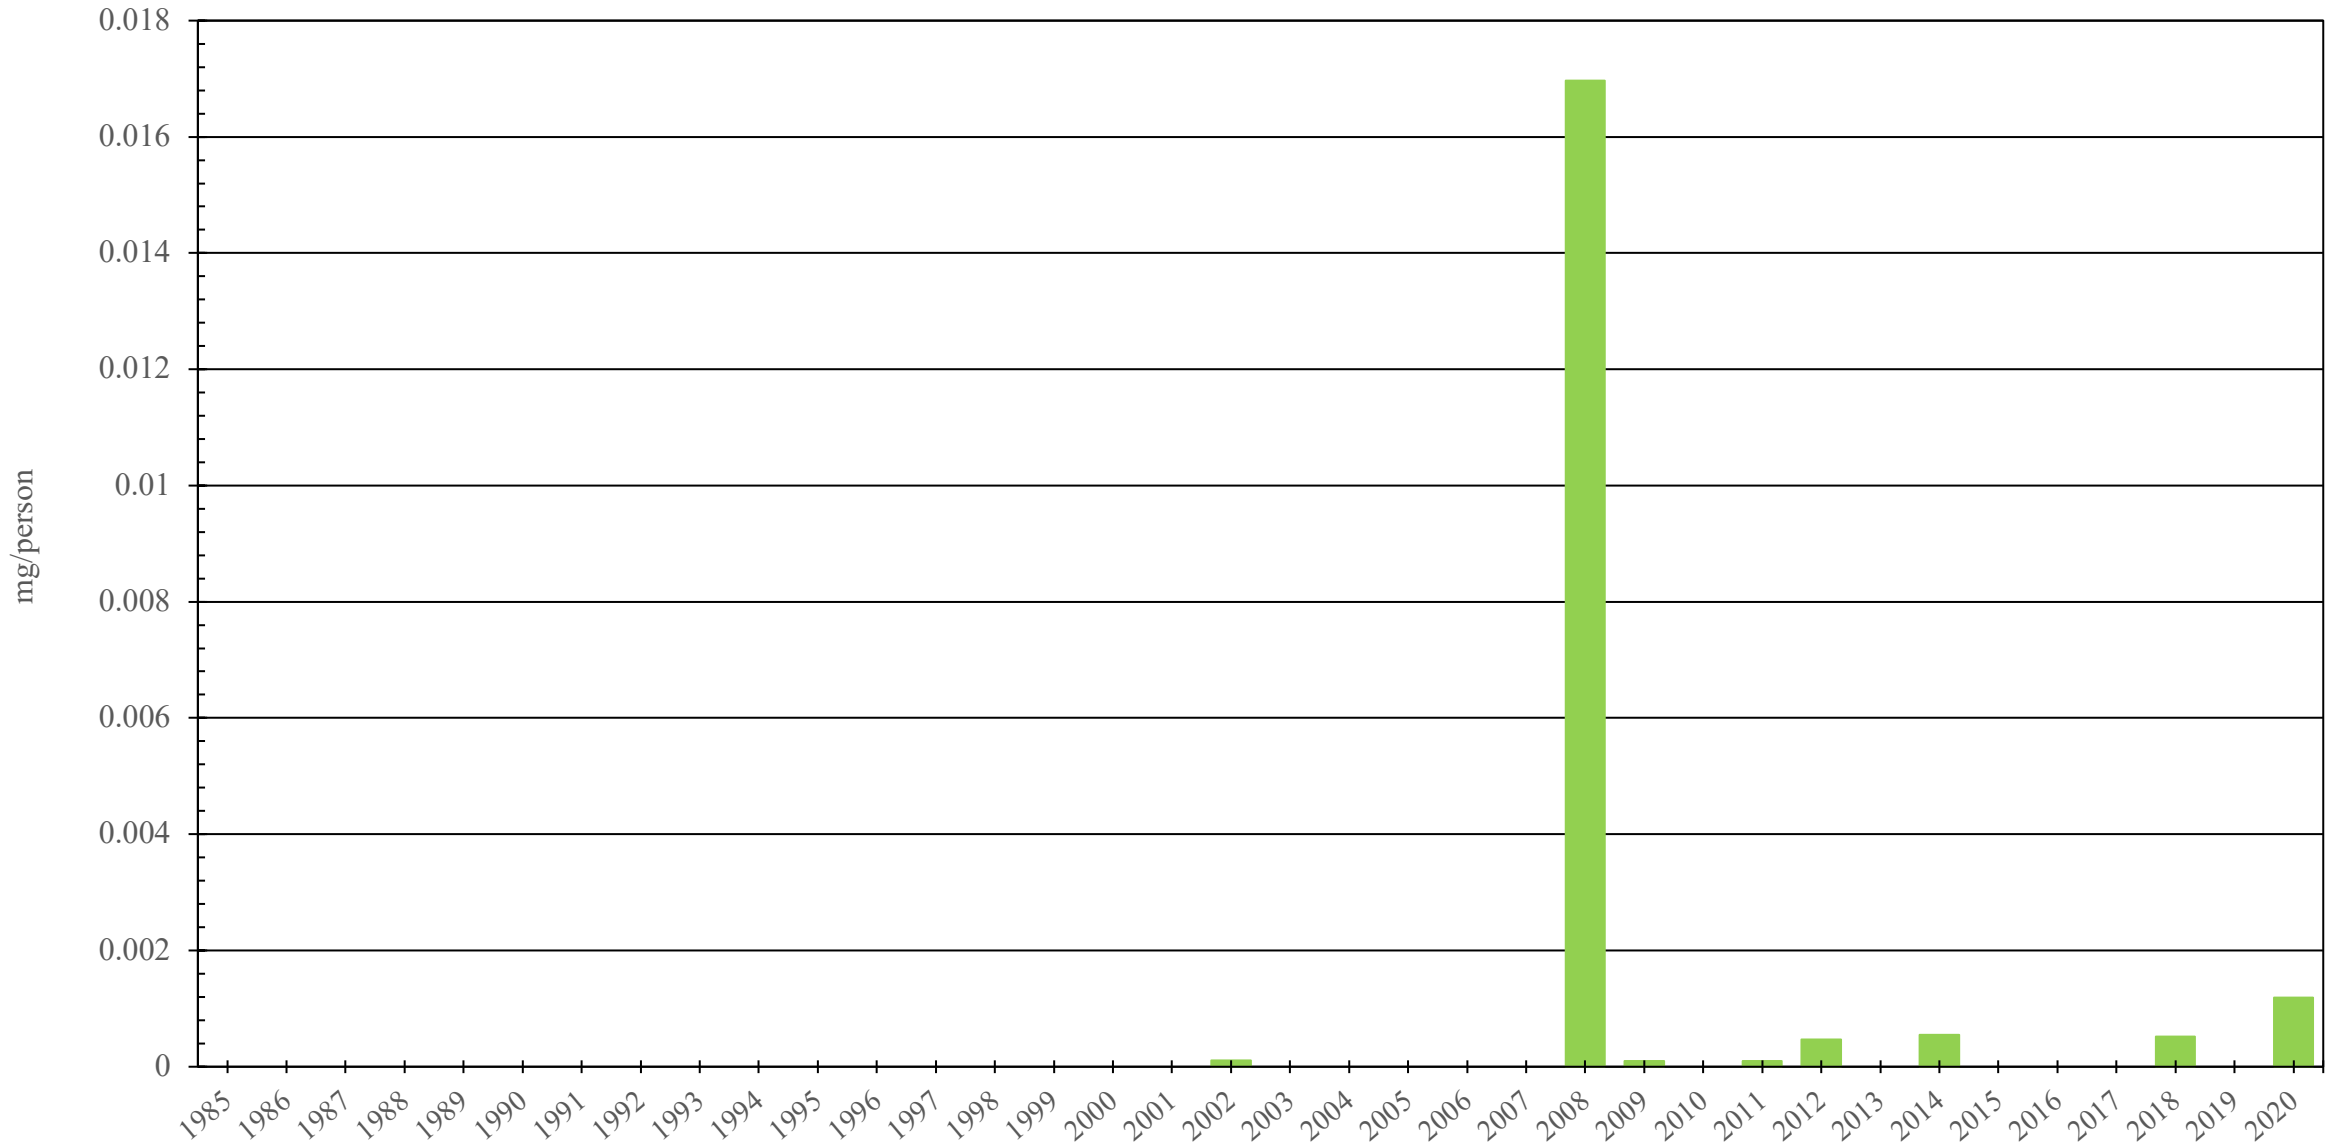

# Tuvalu

Fentanyl Consumption (mg/person), 1985 - 2020

Sources: International Narcotics Control Board (data); The World Bank (population)

Created by: Walther Global Palliative Care & Supportive Oncology, Indiana University Simon Comprehensive Cancer Center, 2022