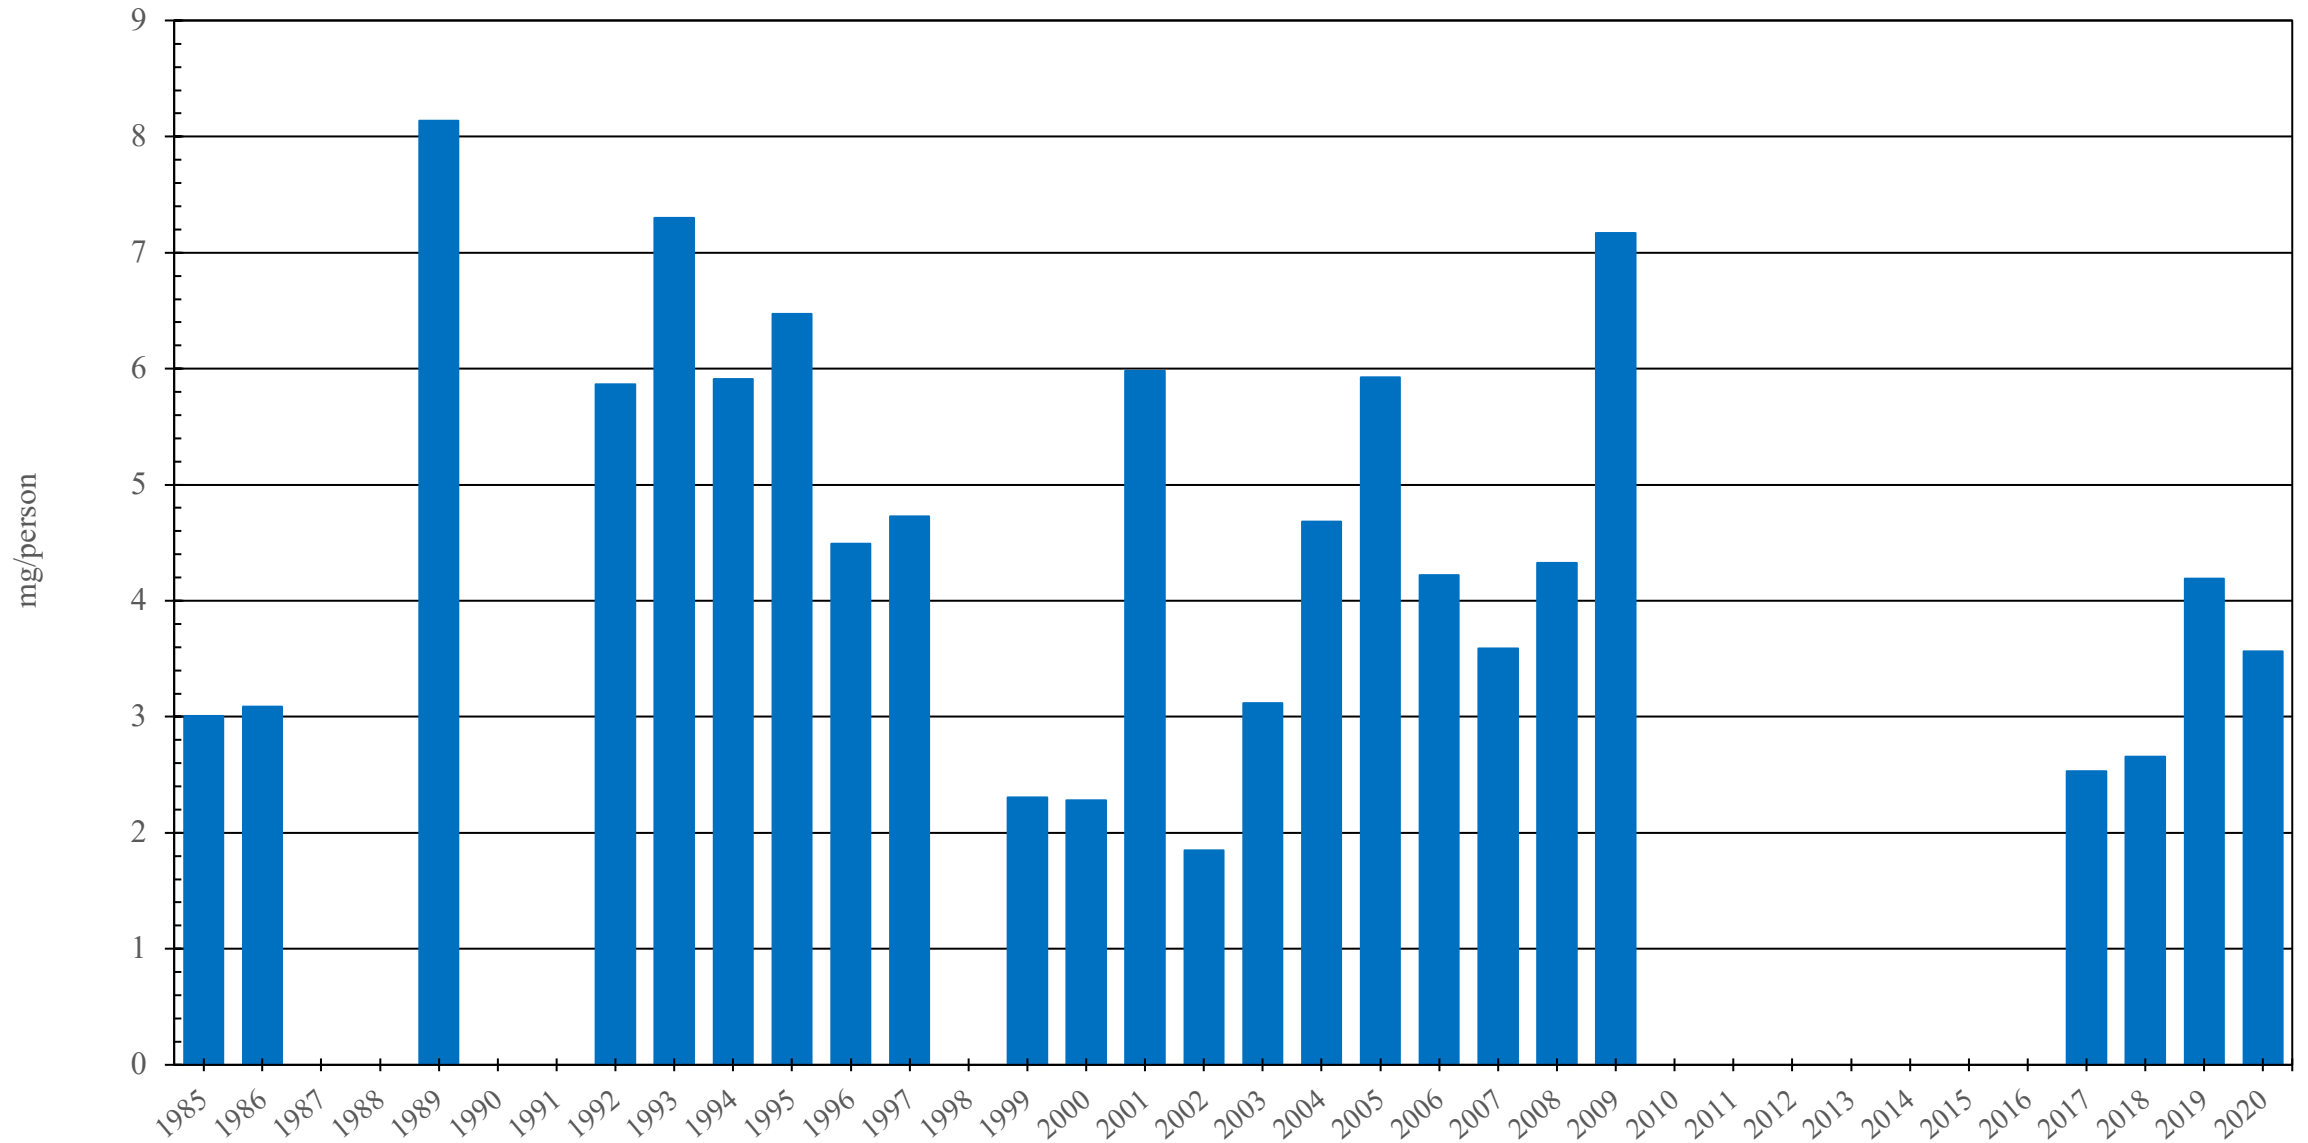

Turks and Caicos Islands

Pethidine Consumption (mg/person), 1985 - 2020

Sources: International Narcotics Control Board (data); The World Bank (population)

Created by: Walther Global Palliative Care & Supportive Oncology, Indiana University Simon Comprehensive Cancer Center, 2022