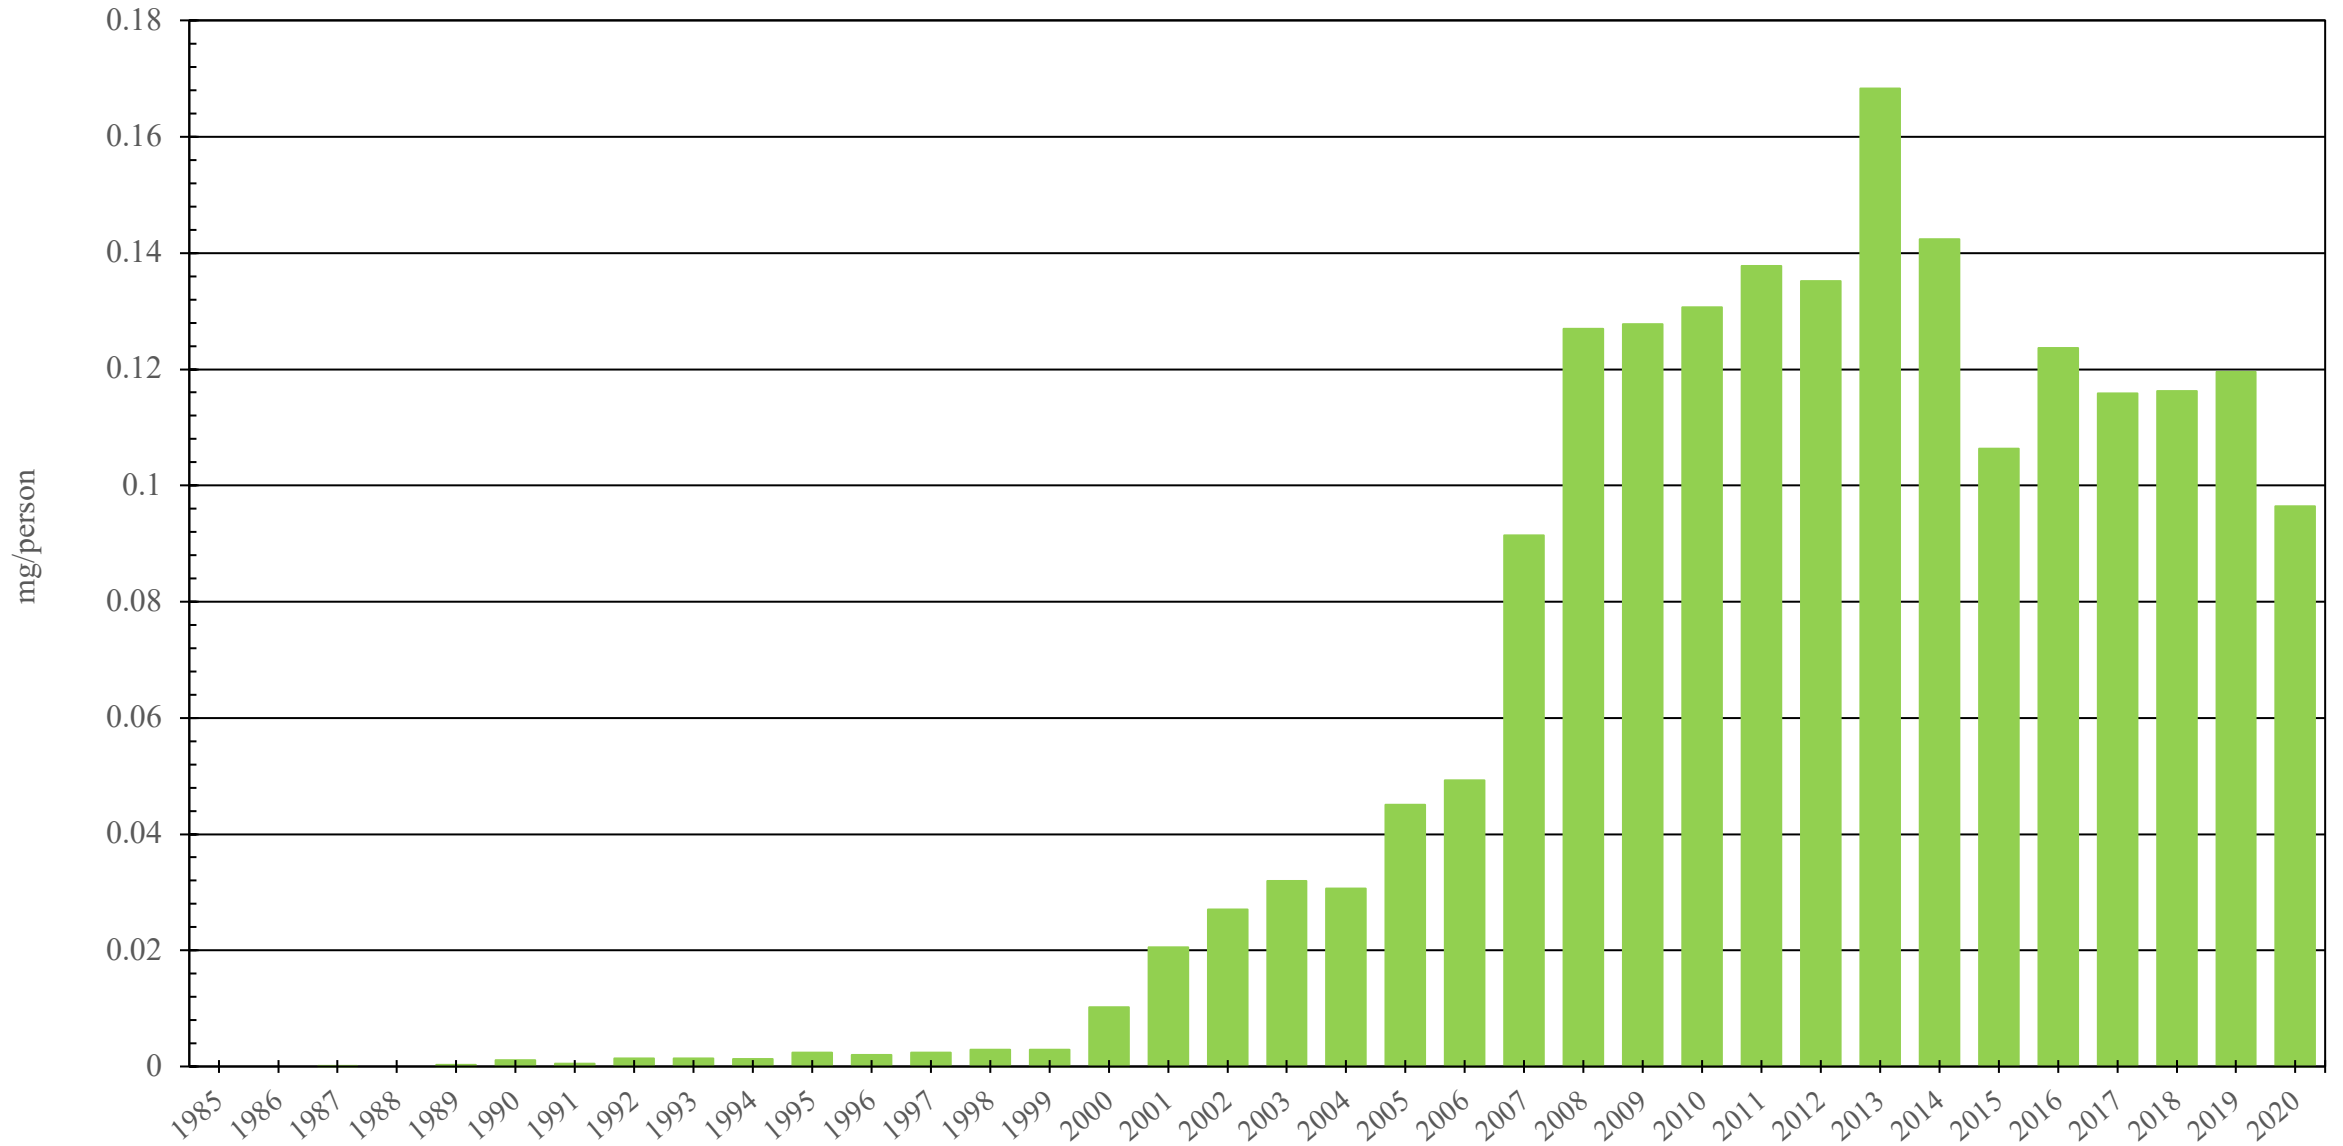

# Türkiye

Fentanyl Consumption (mg/person), 1985 - 2020

Sources: International Narcotics Control Board (data); The World Bank (population)

Created by: Walther Global Palliative Care & Supportive Oncology, Indiana University Simon Comprehensive Cancer Center, 2022