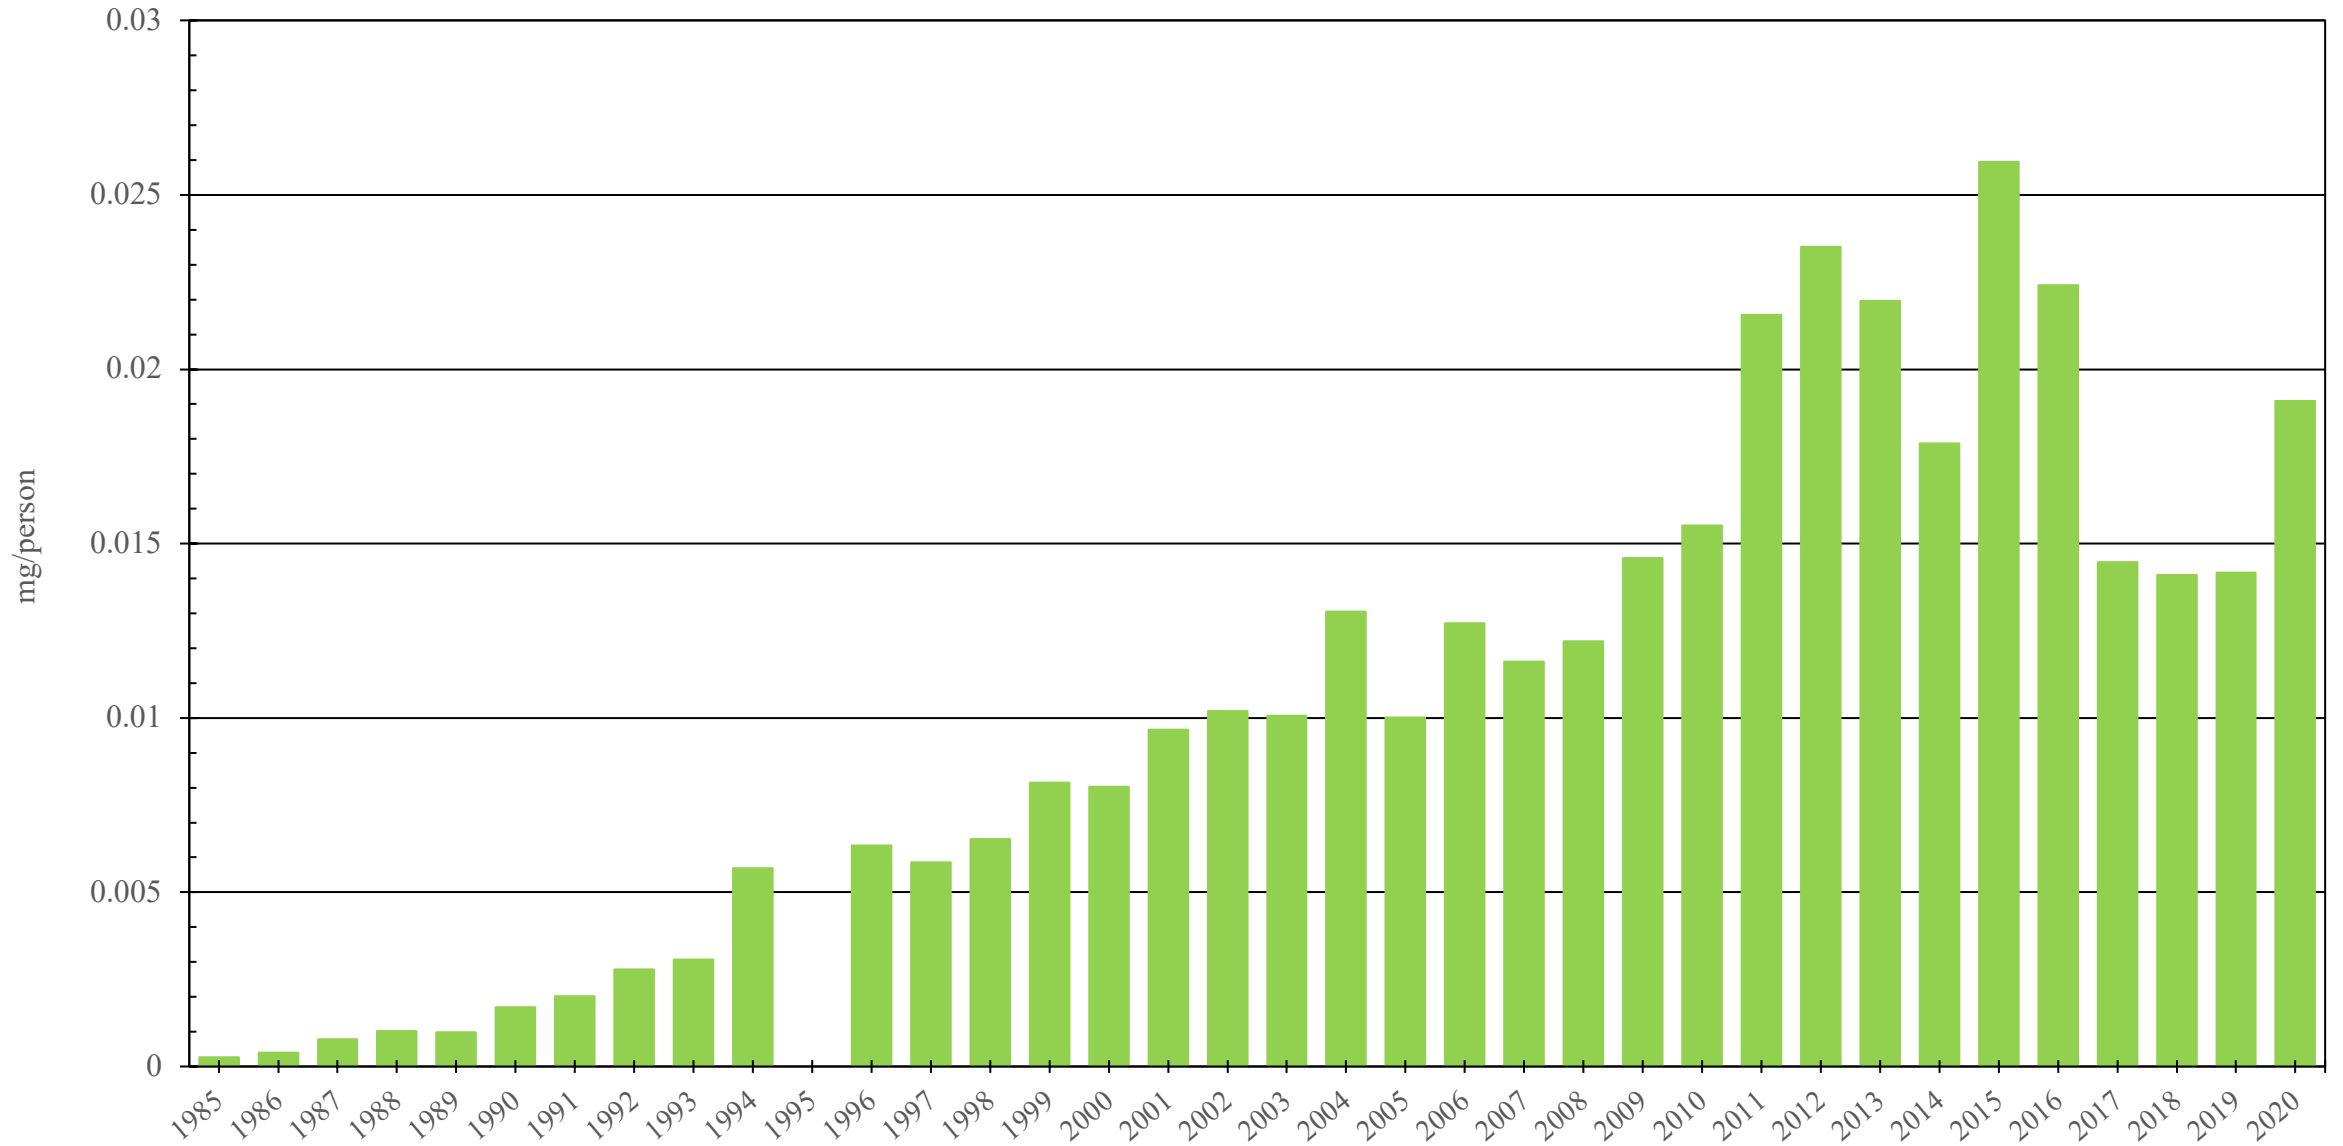

# Tunisia

Fentanyl Consumption (mg/person), 1985 - 2020

Sources: International Narcotics Control Board (data); The World Bank (population)

Created by: Walther Global Palliative Care & Supportive Oncology, Indiana University Simon Comprehensive Cancer Center, 2022