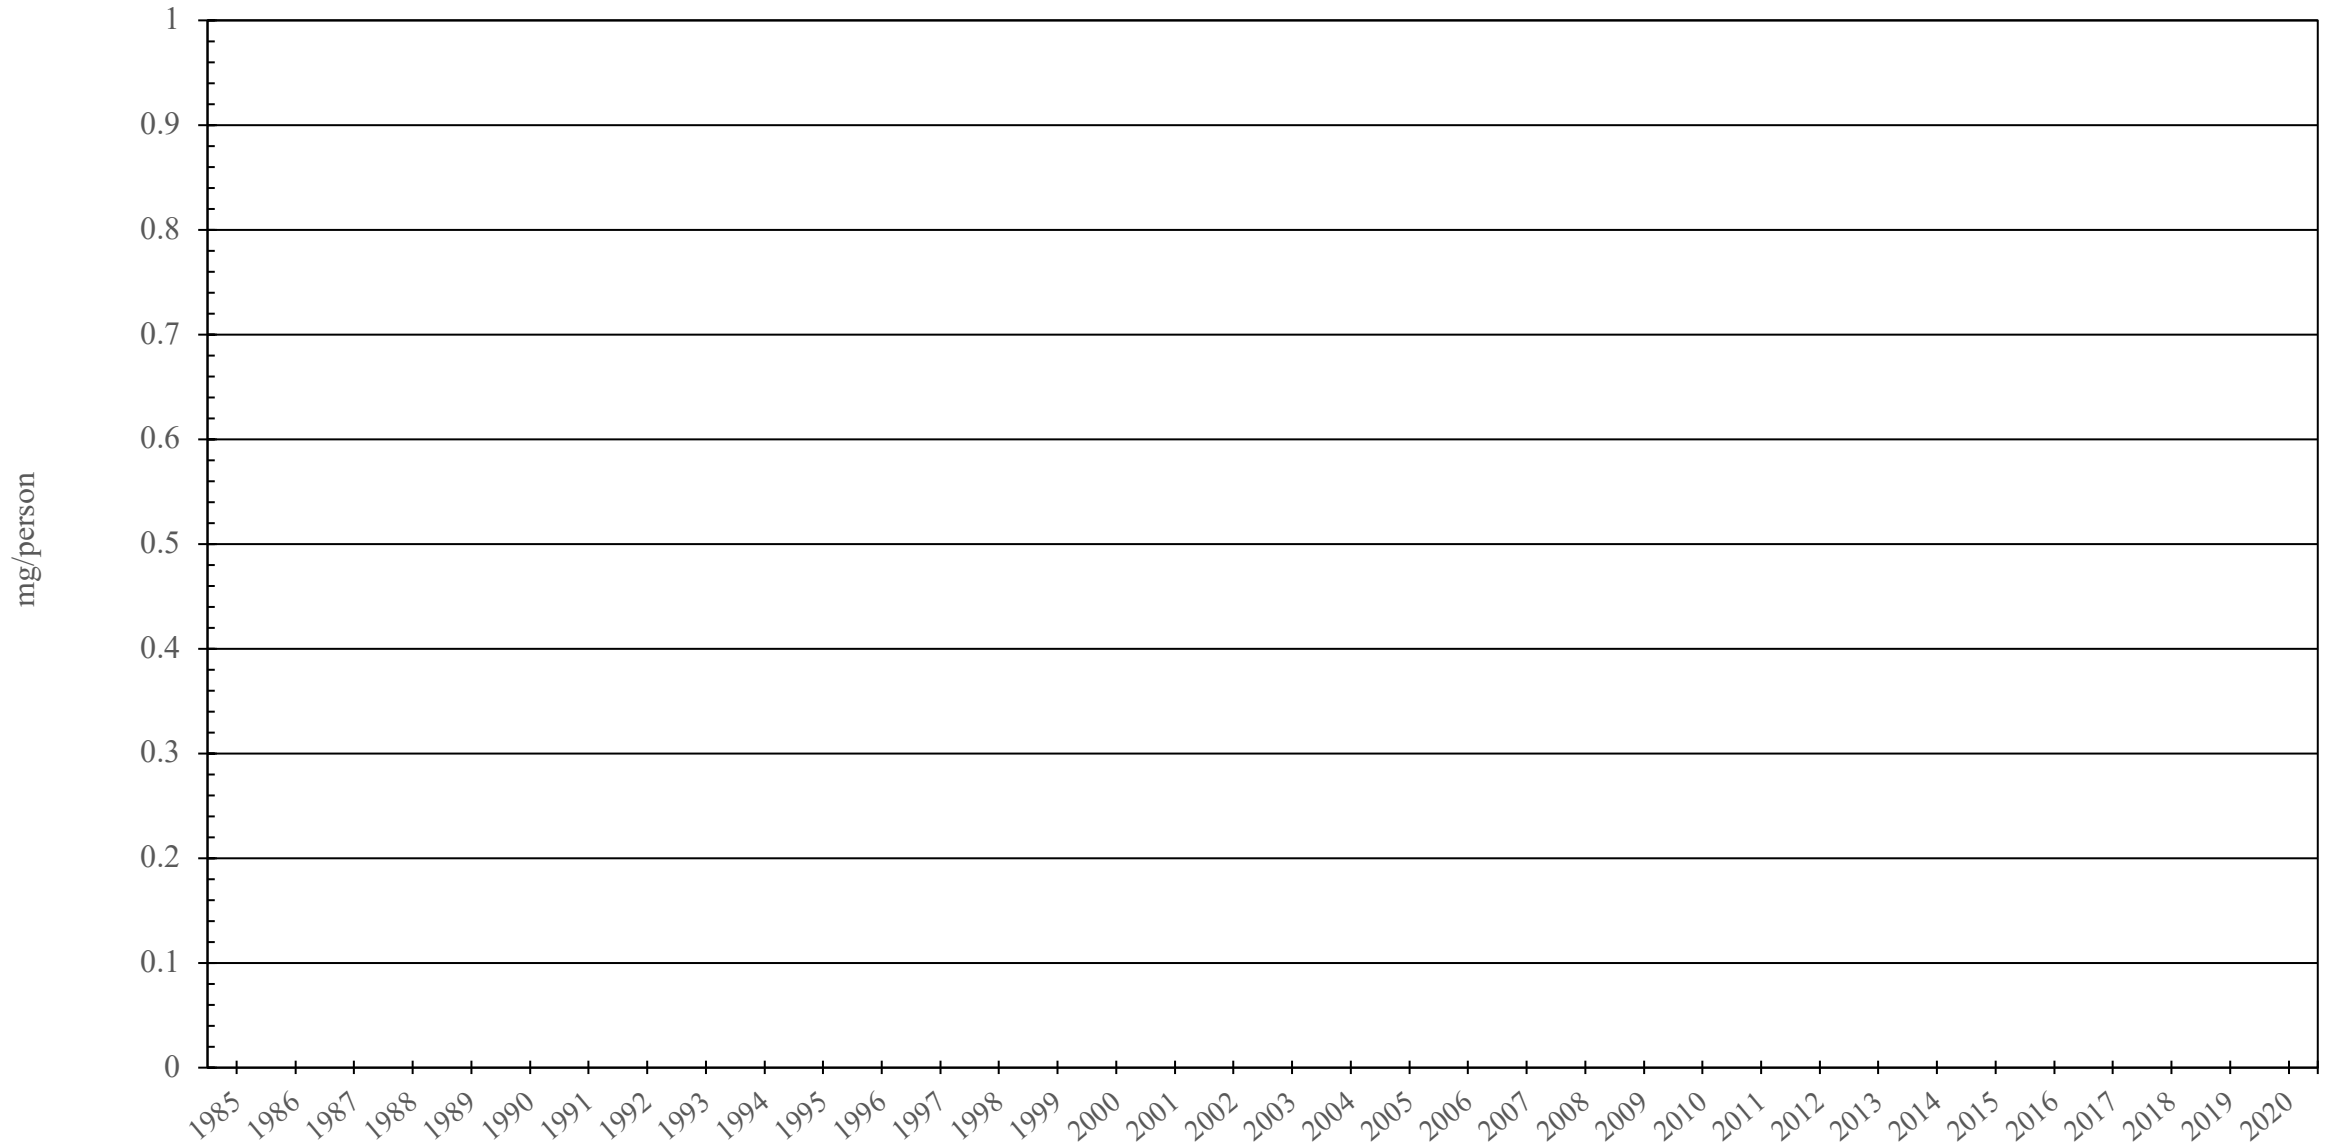

Tonga

Oxycodone Consumption (mg/person), 1985 - 2020

Sources: International Narcotics Control Board (data); The World Bank (population)

Created by: Walther Global Palliative Care & Supportive Oncology, Indiana University Simon Comprehensive Cancer Center, 2022