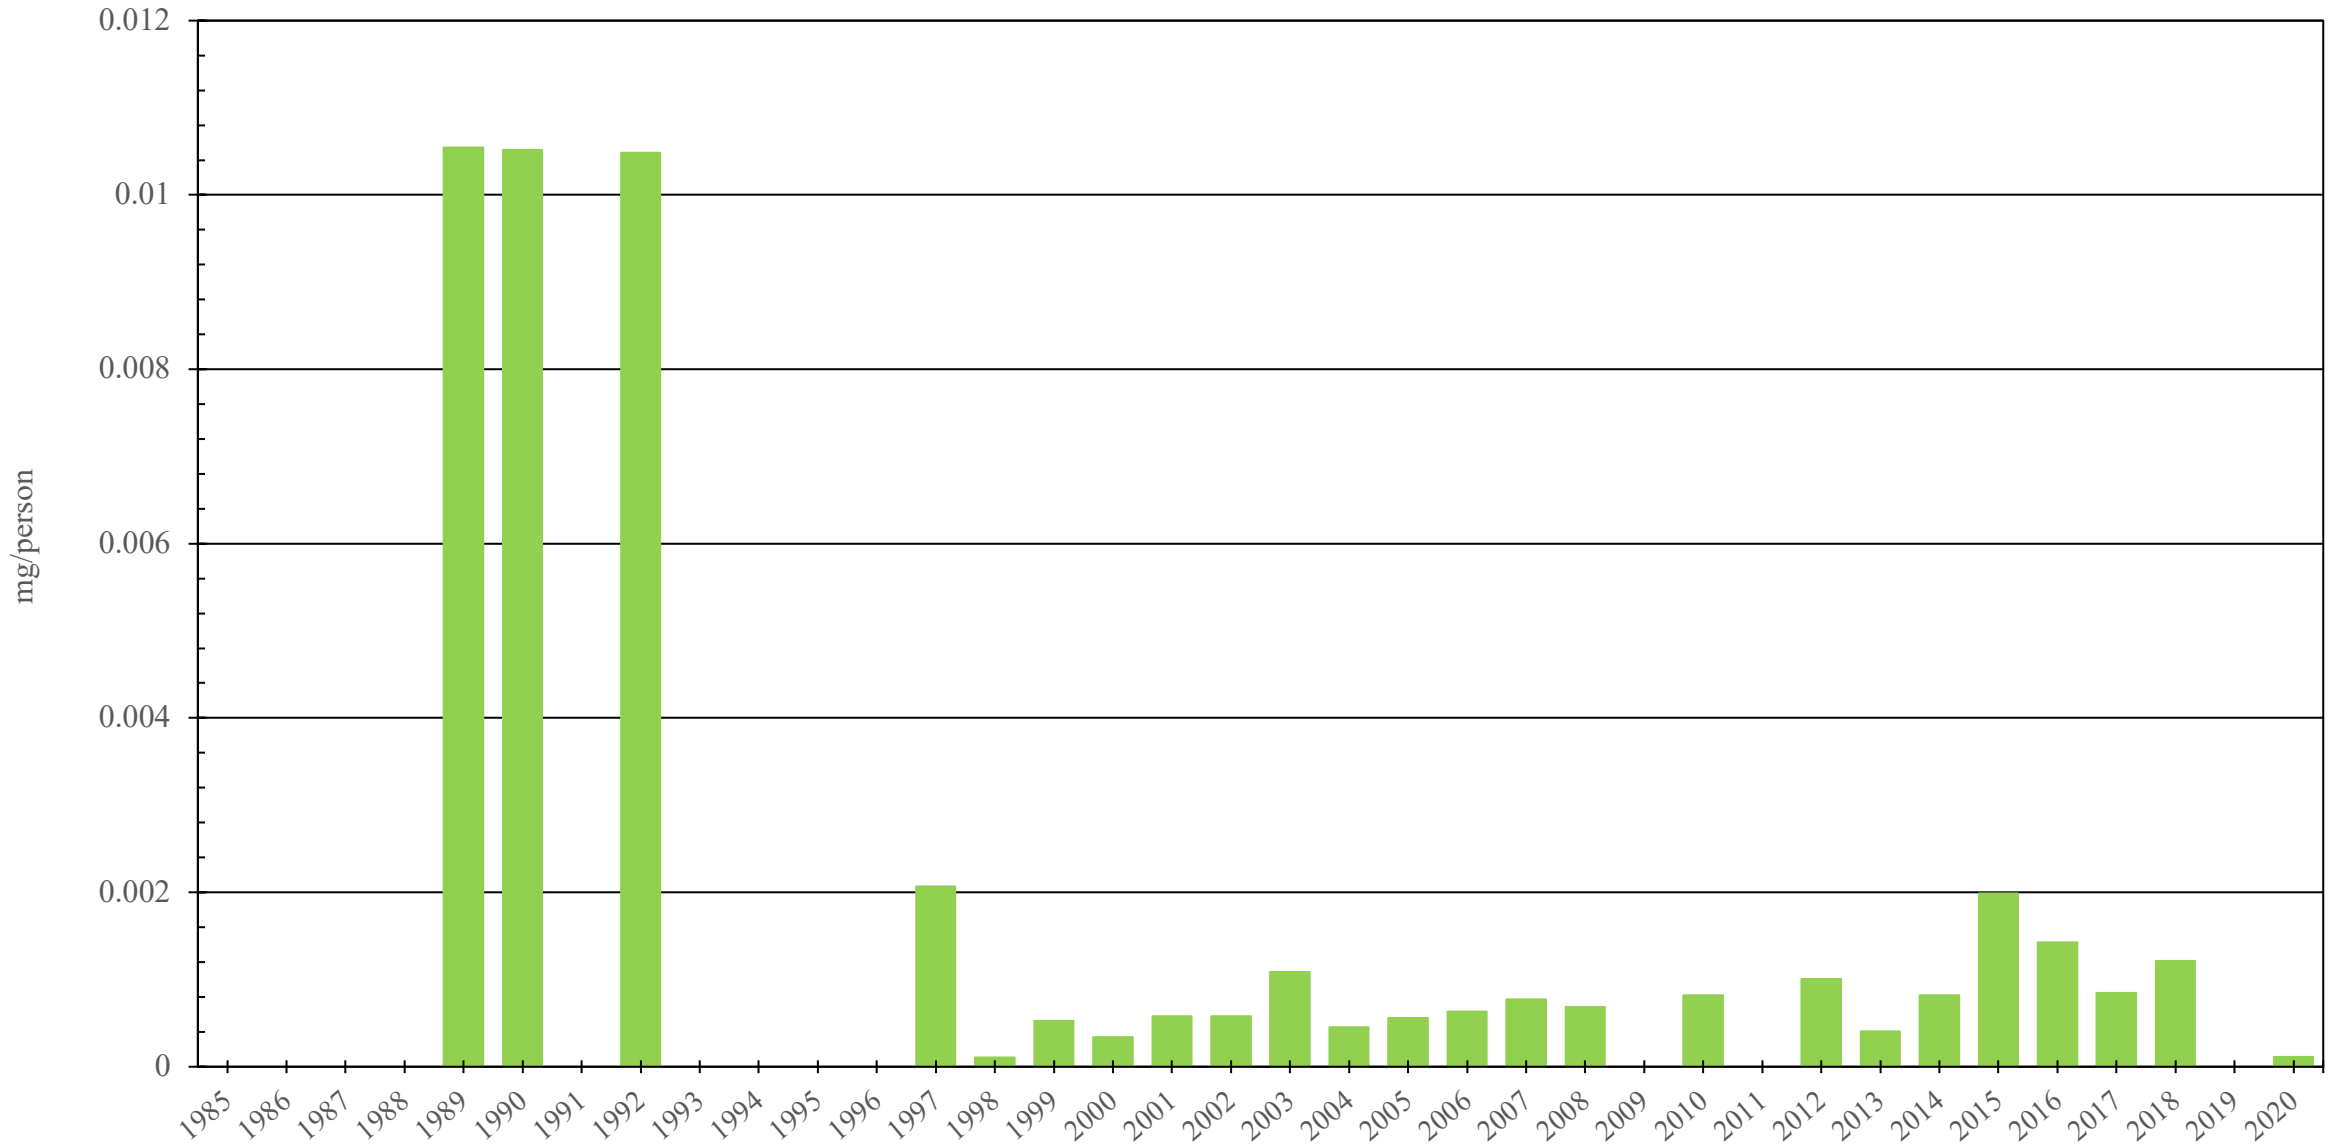

# Tonga

Fentanyl Consumption (mg/person), 1985 - 2020

Sources: International Narcotics Control Board (data); The World Bank (population)

Created by: Walther Global Palliative Care & Supportive Oncology, Indiana University Simon Comprehensive Cancer Center, 2022