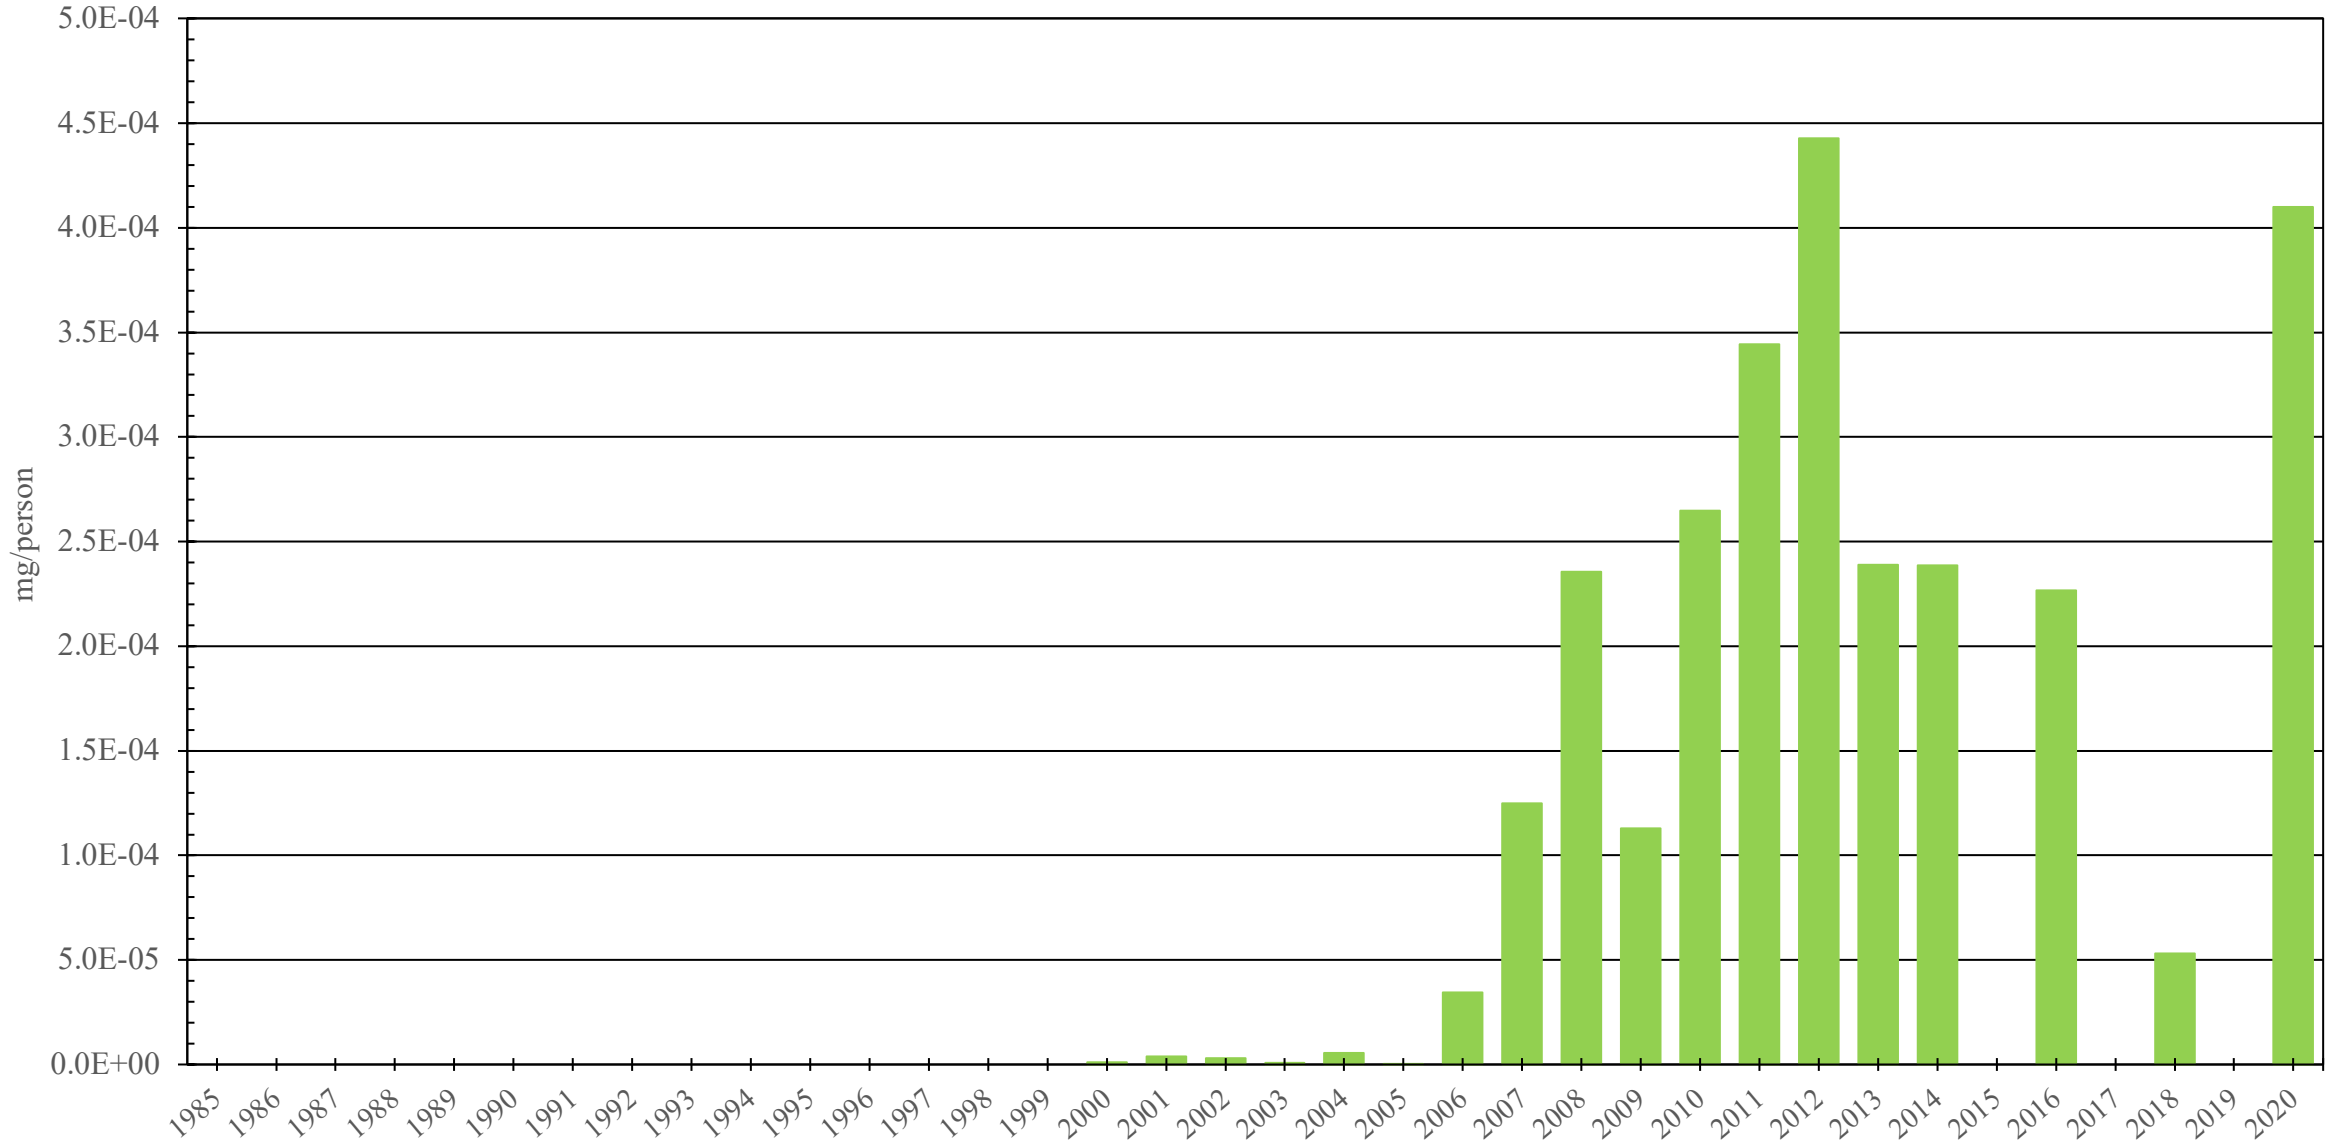

# Togo

Fentanyl Consumption (mg/person), 1985 - 2020

Sources: International Narcotics Control Board (data); The World Bank (population)

Created by: Walther Global Palliative Care & Supportive Oncology, Indiana University Simon Comprehensive Cancer Center, 2022