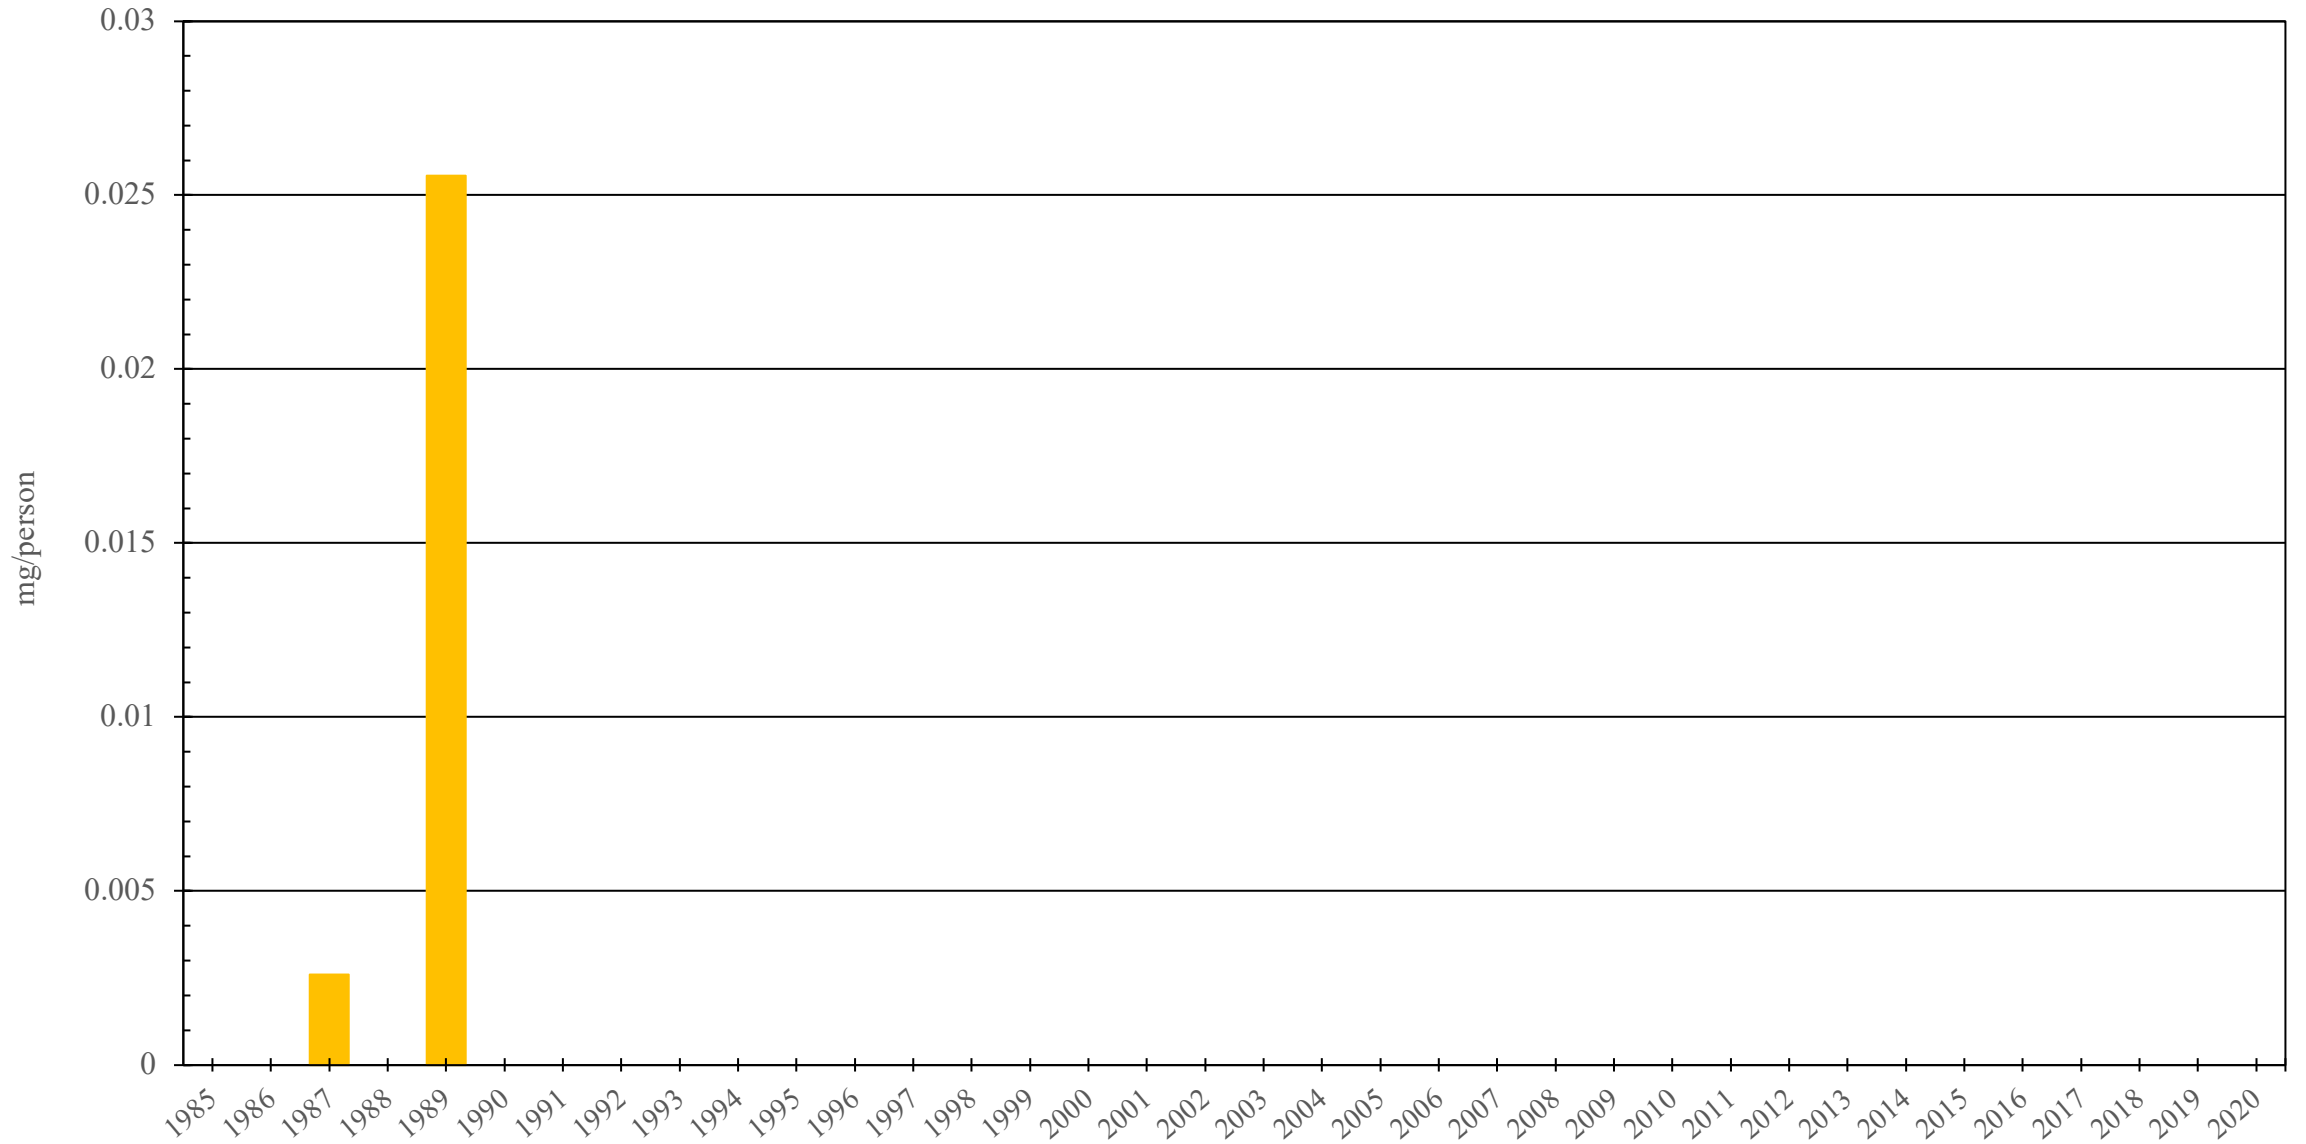

Togo

Codeine Consumption (mg/person), 1985 - 2020

Sources: International Narcotics Control Board (data); The World Bank (population)

Created by: Walther Global Palliative Care & Supportive Oncology, Indiana University Simon Comprehensive Cancer Center, 2022