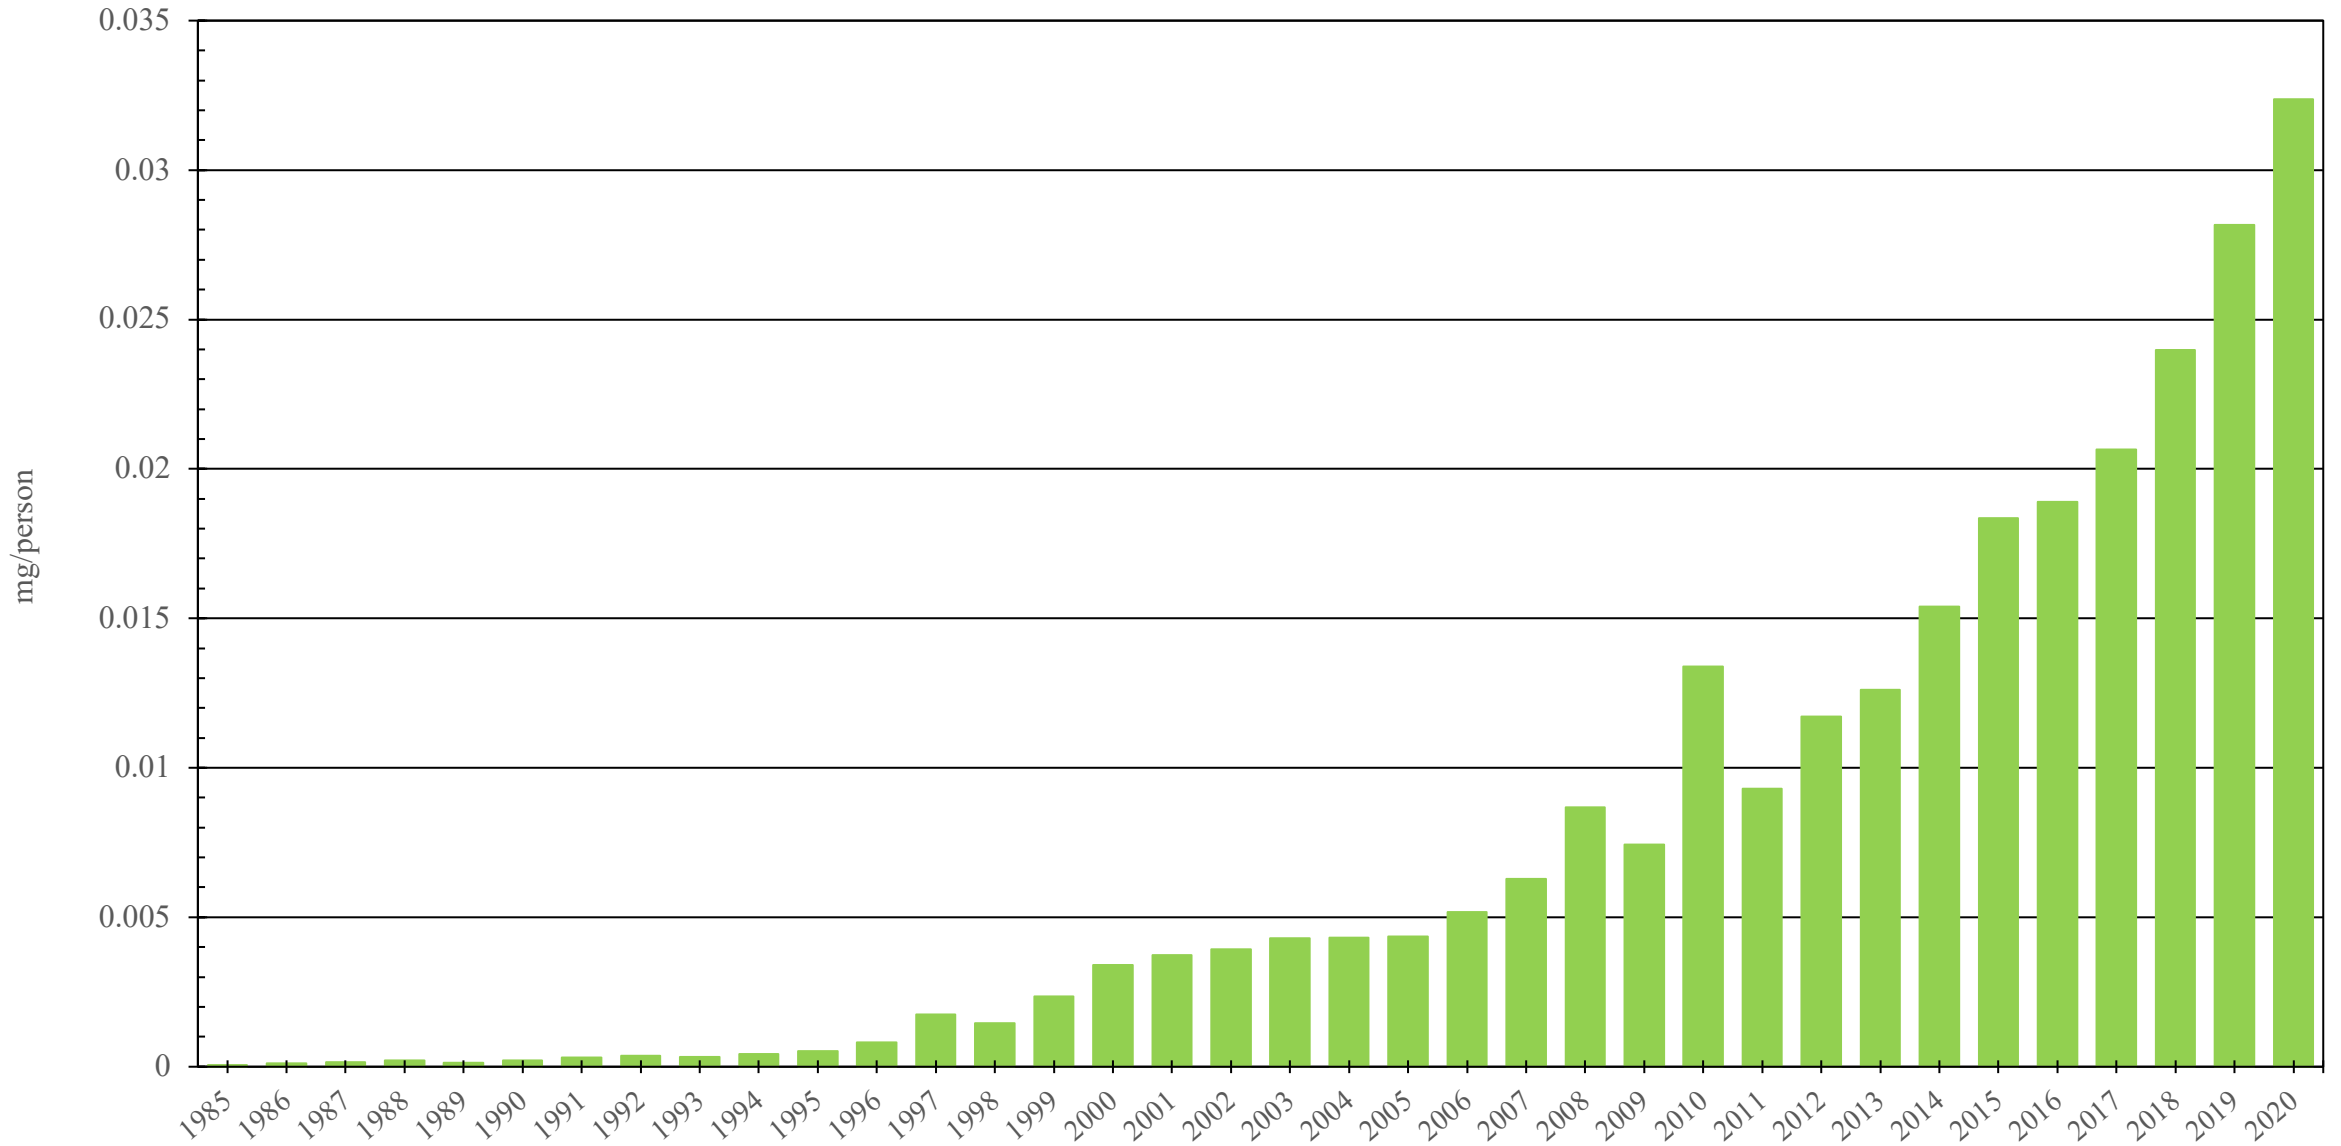

Thailand

Fentanyl Consumption (mg/person), 1985 - 2020

Sources: International Narcotics Control Board (data); The World Bank (population)

Created by: Walther Global Palliative Care & Supportive Oncology, Indiana University Simon Comprehensive Cancer Center, 2022