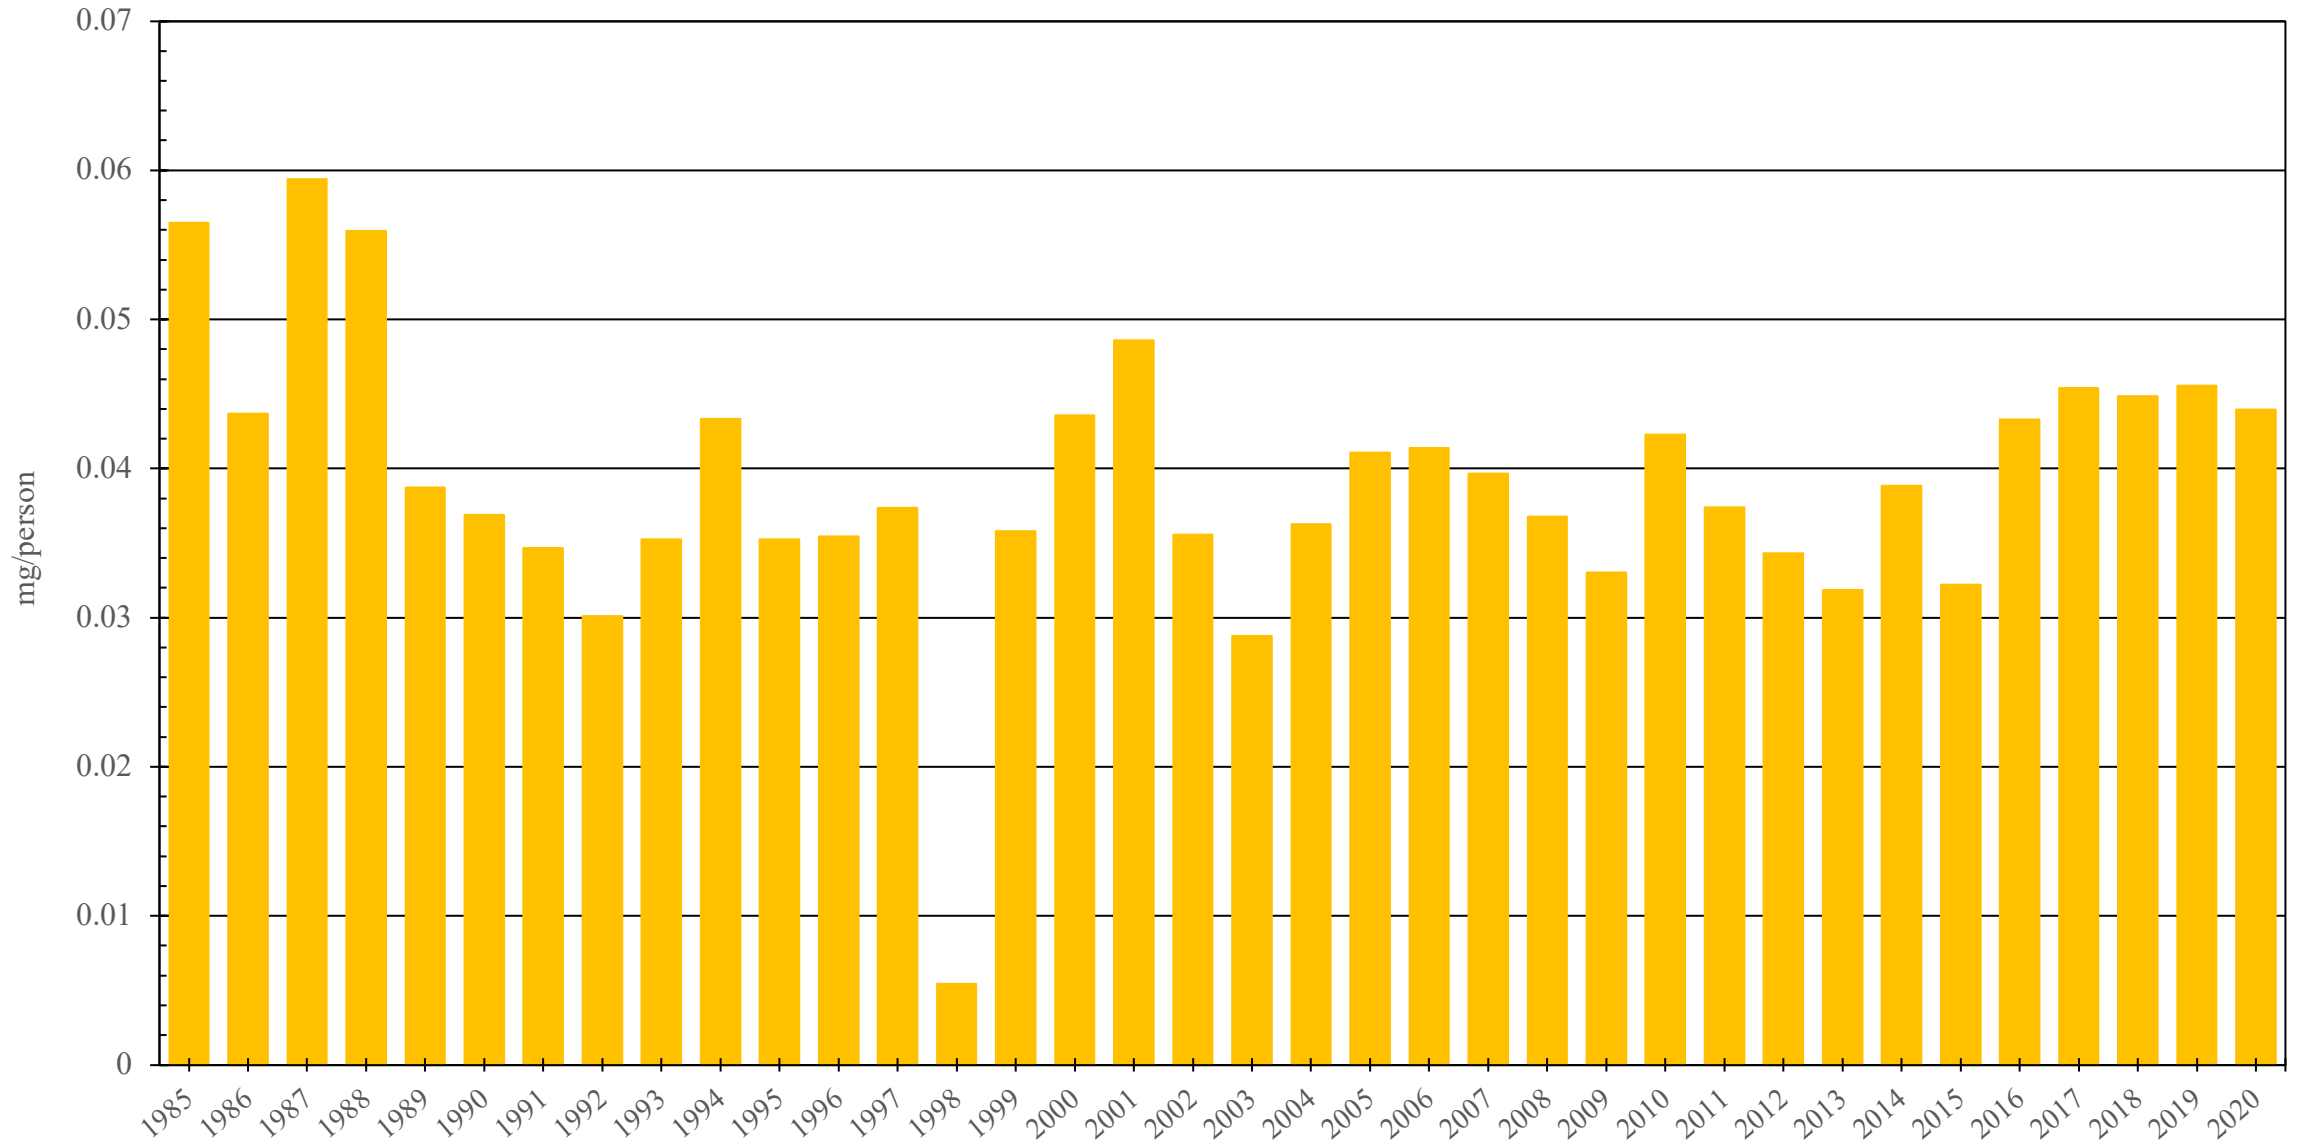

# Thailand

Codeine Consumption (mg/person), 1985 - 2020

Sources: International Narcotics Control Board (data); The World Bank (population)

Created by: Walther Global Palliative Care & Supportive Oncology, Indiana University Simon Comprehensive Cancer Center, 2022