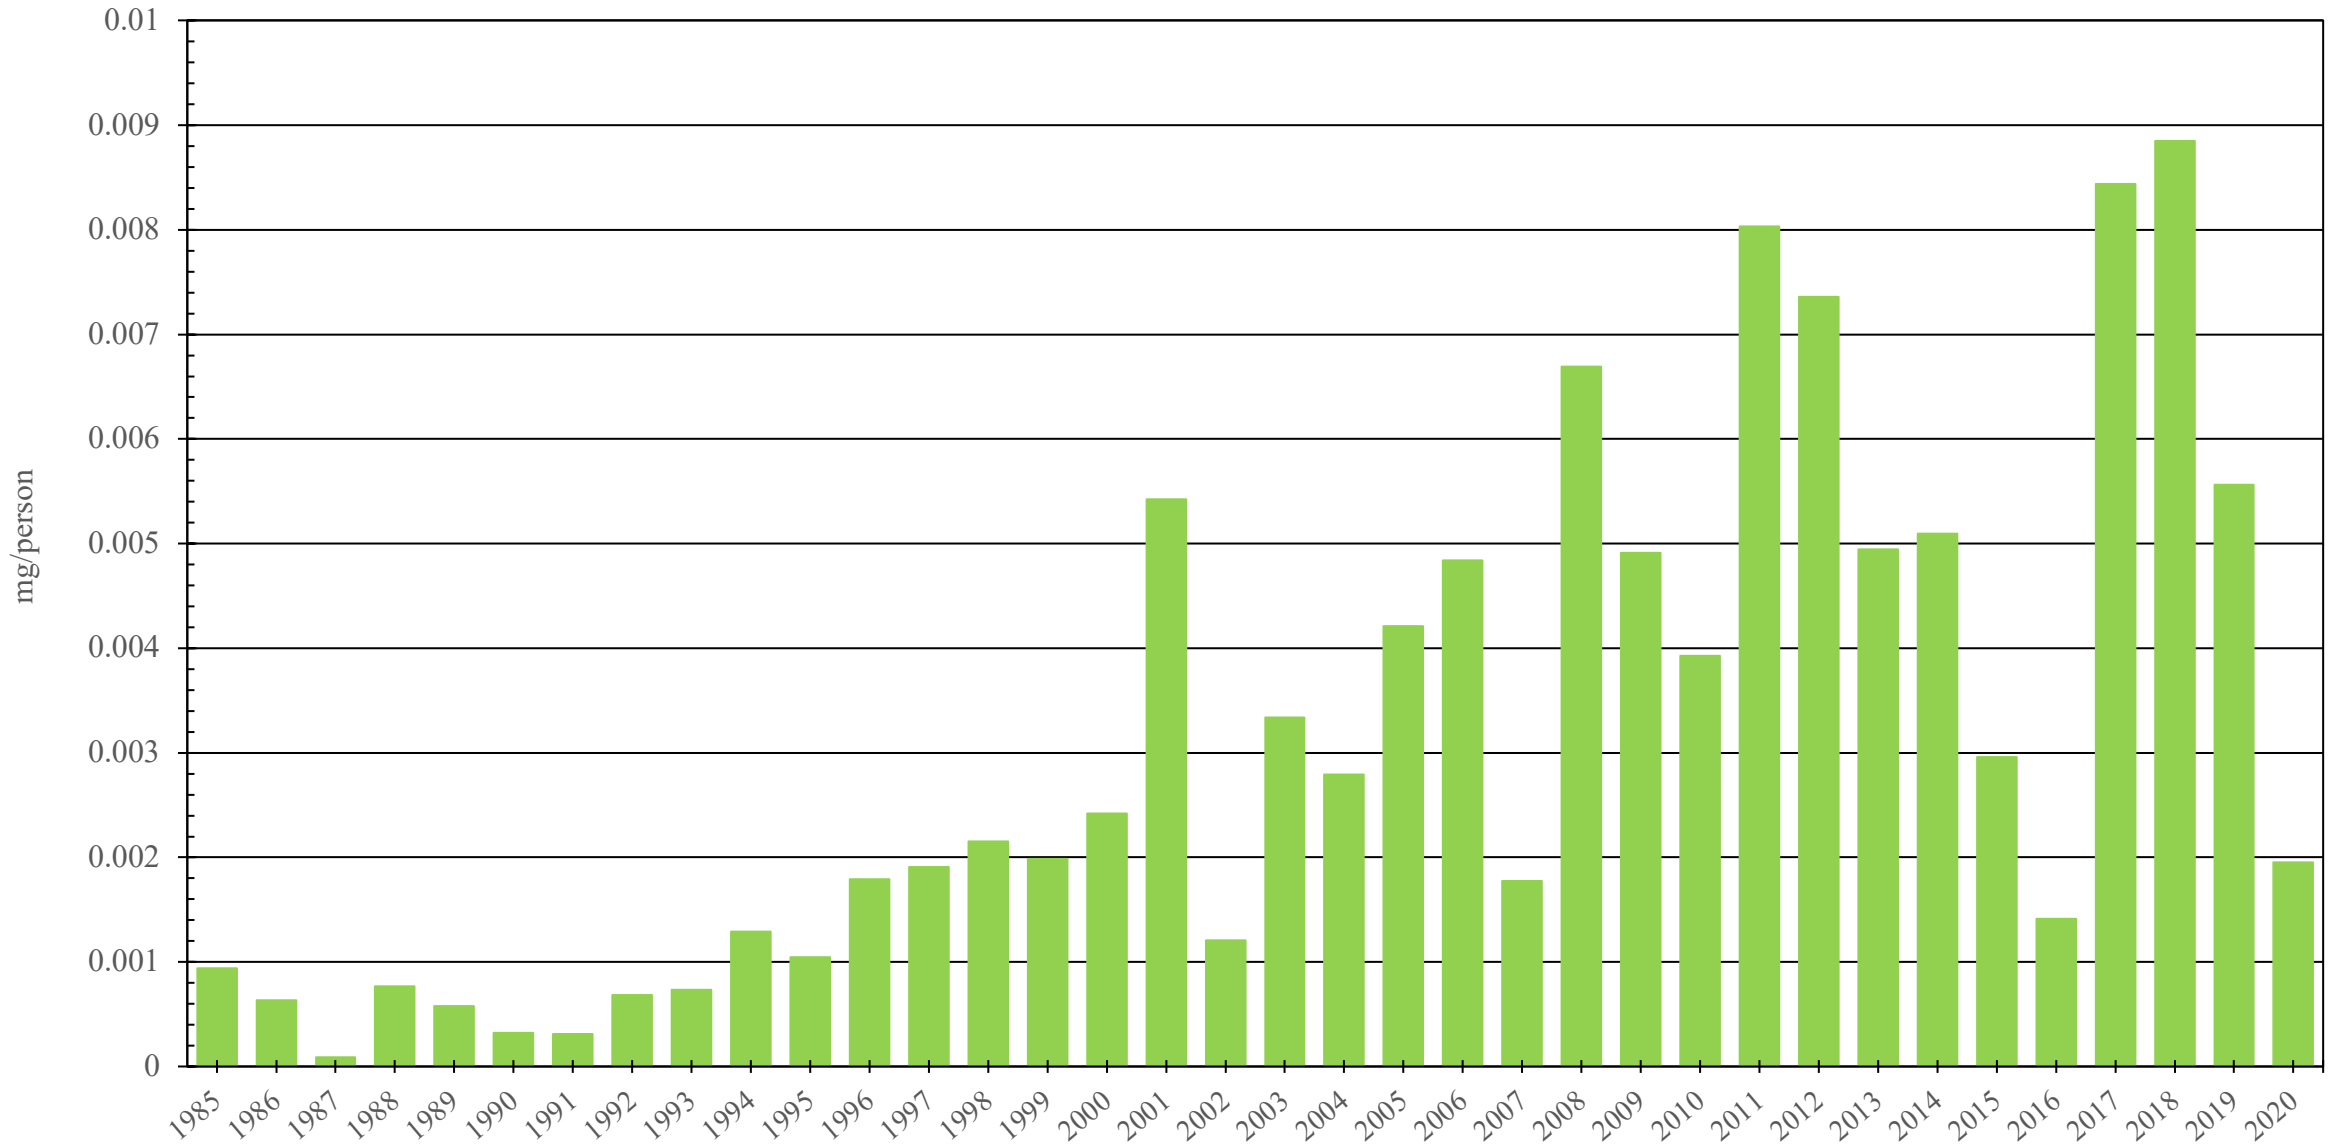

Syrian Arab Republic

Fentanyl Consumption (mg/person), 1985 - 2020

Sources: International Narcotics Control Board (data); The World Bank (population)

Created by: Walther Global Palliative Care & Supportive Oncology, Indiana University Simon Comprehensive Cancer Center, 2022