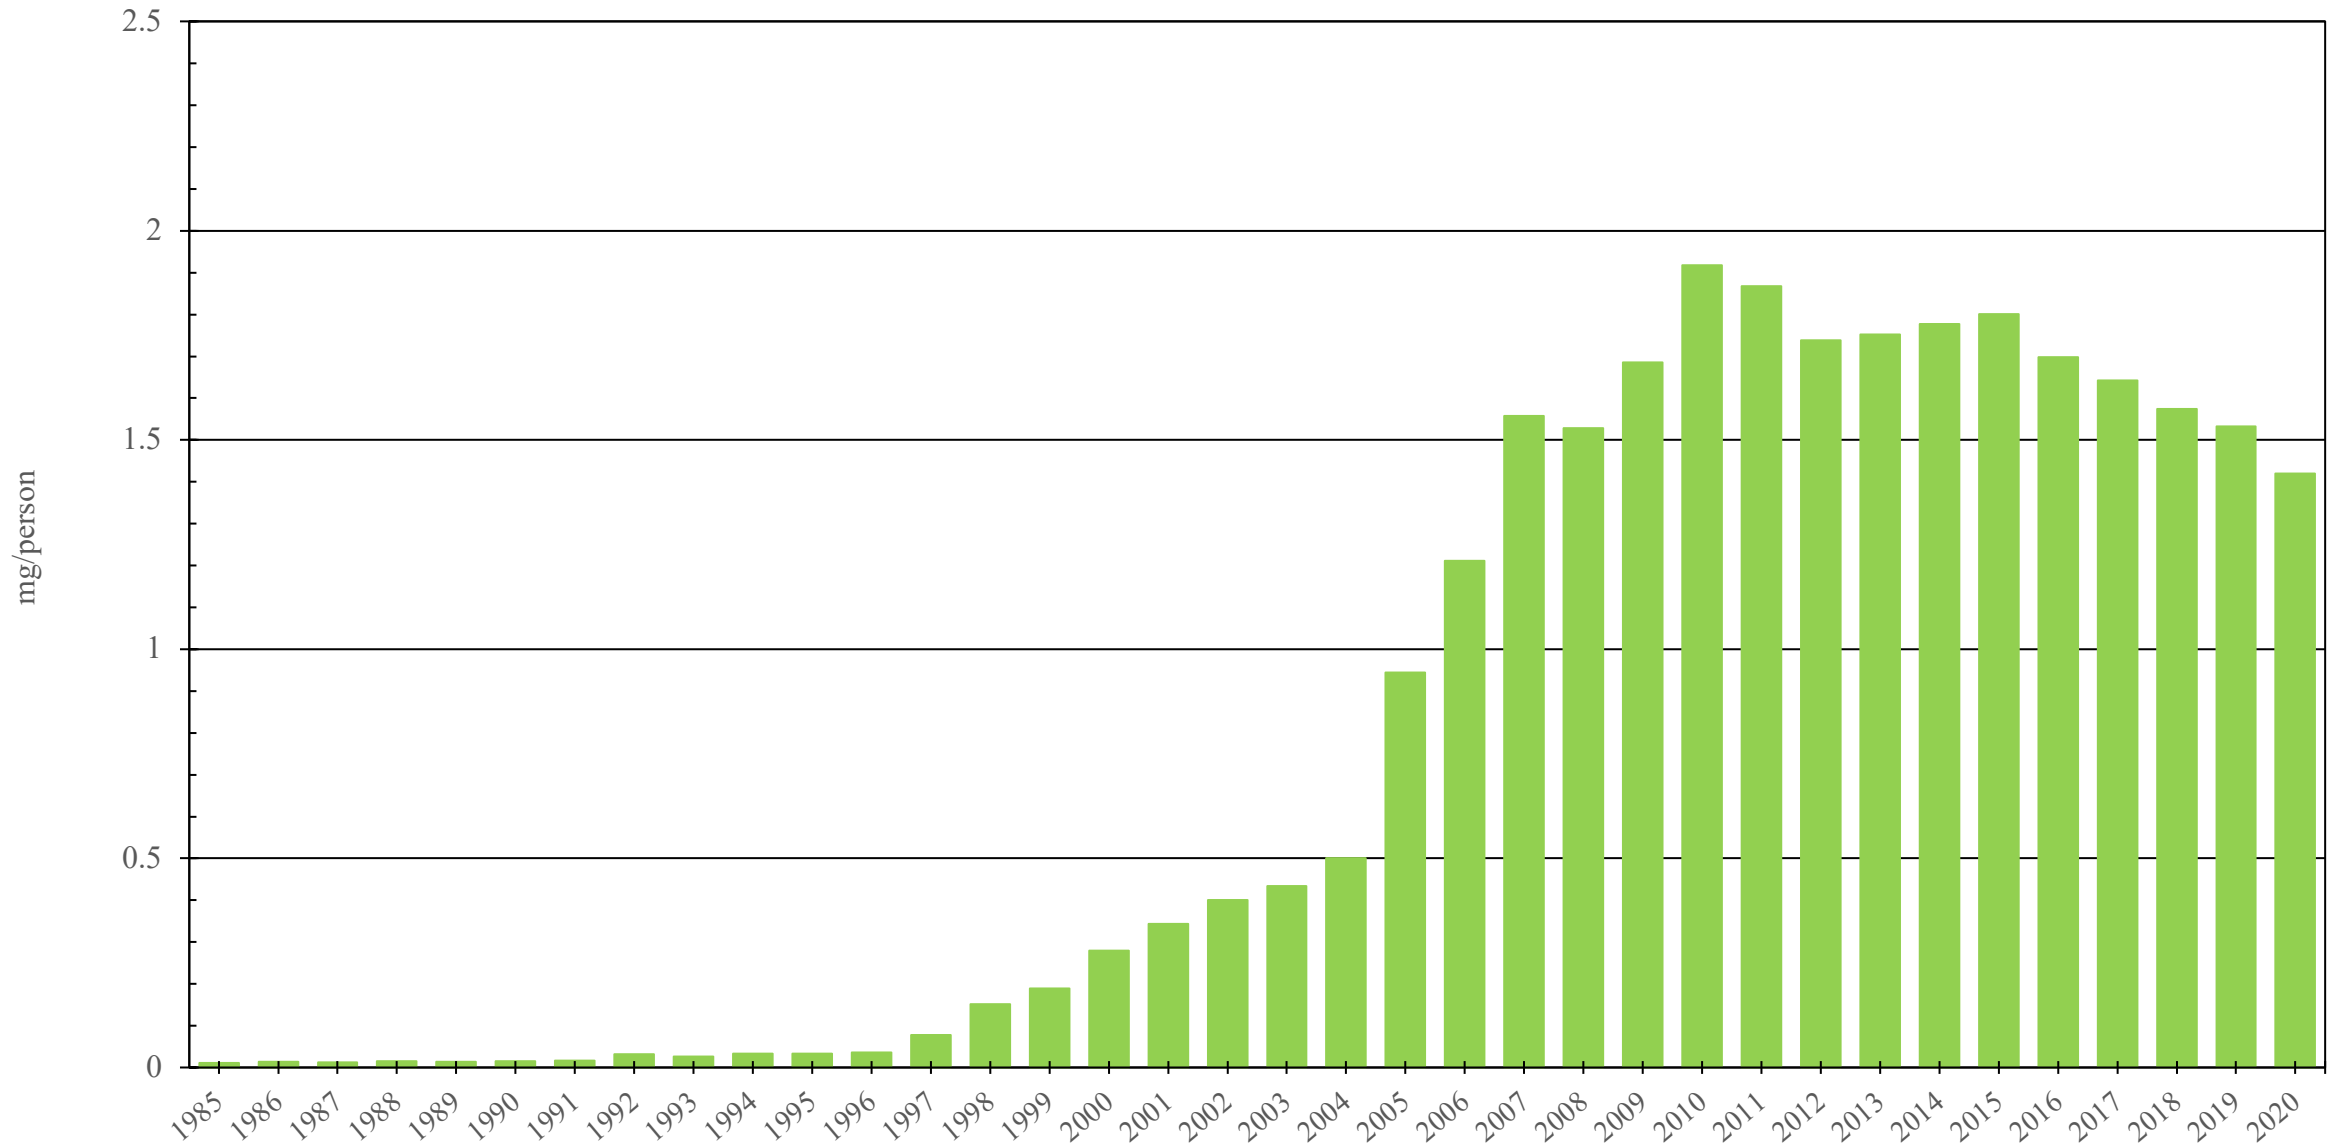

Switzerland

Fentanyl Consumption (mg/person), 1985 - 2020

Sources: International Narcotics Control Board (data); The World Bank (population)

Created by: Walther Global Palliative Care & Supportive Oncology, Indiana University Simon Comprehensive Cancer Center, 2022