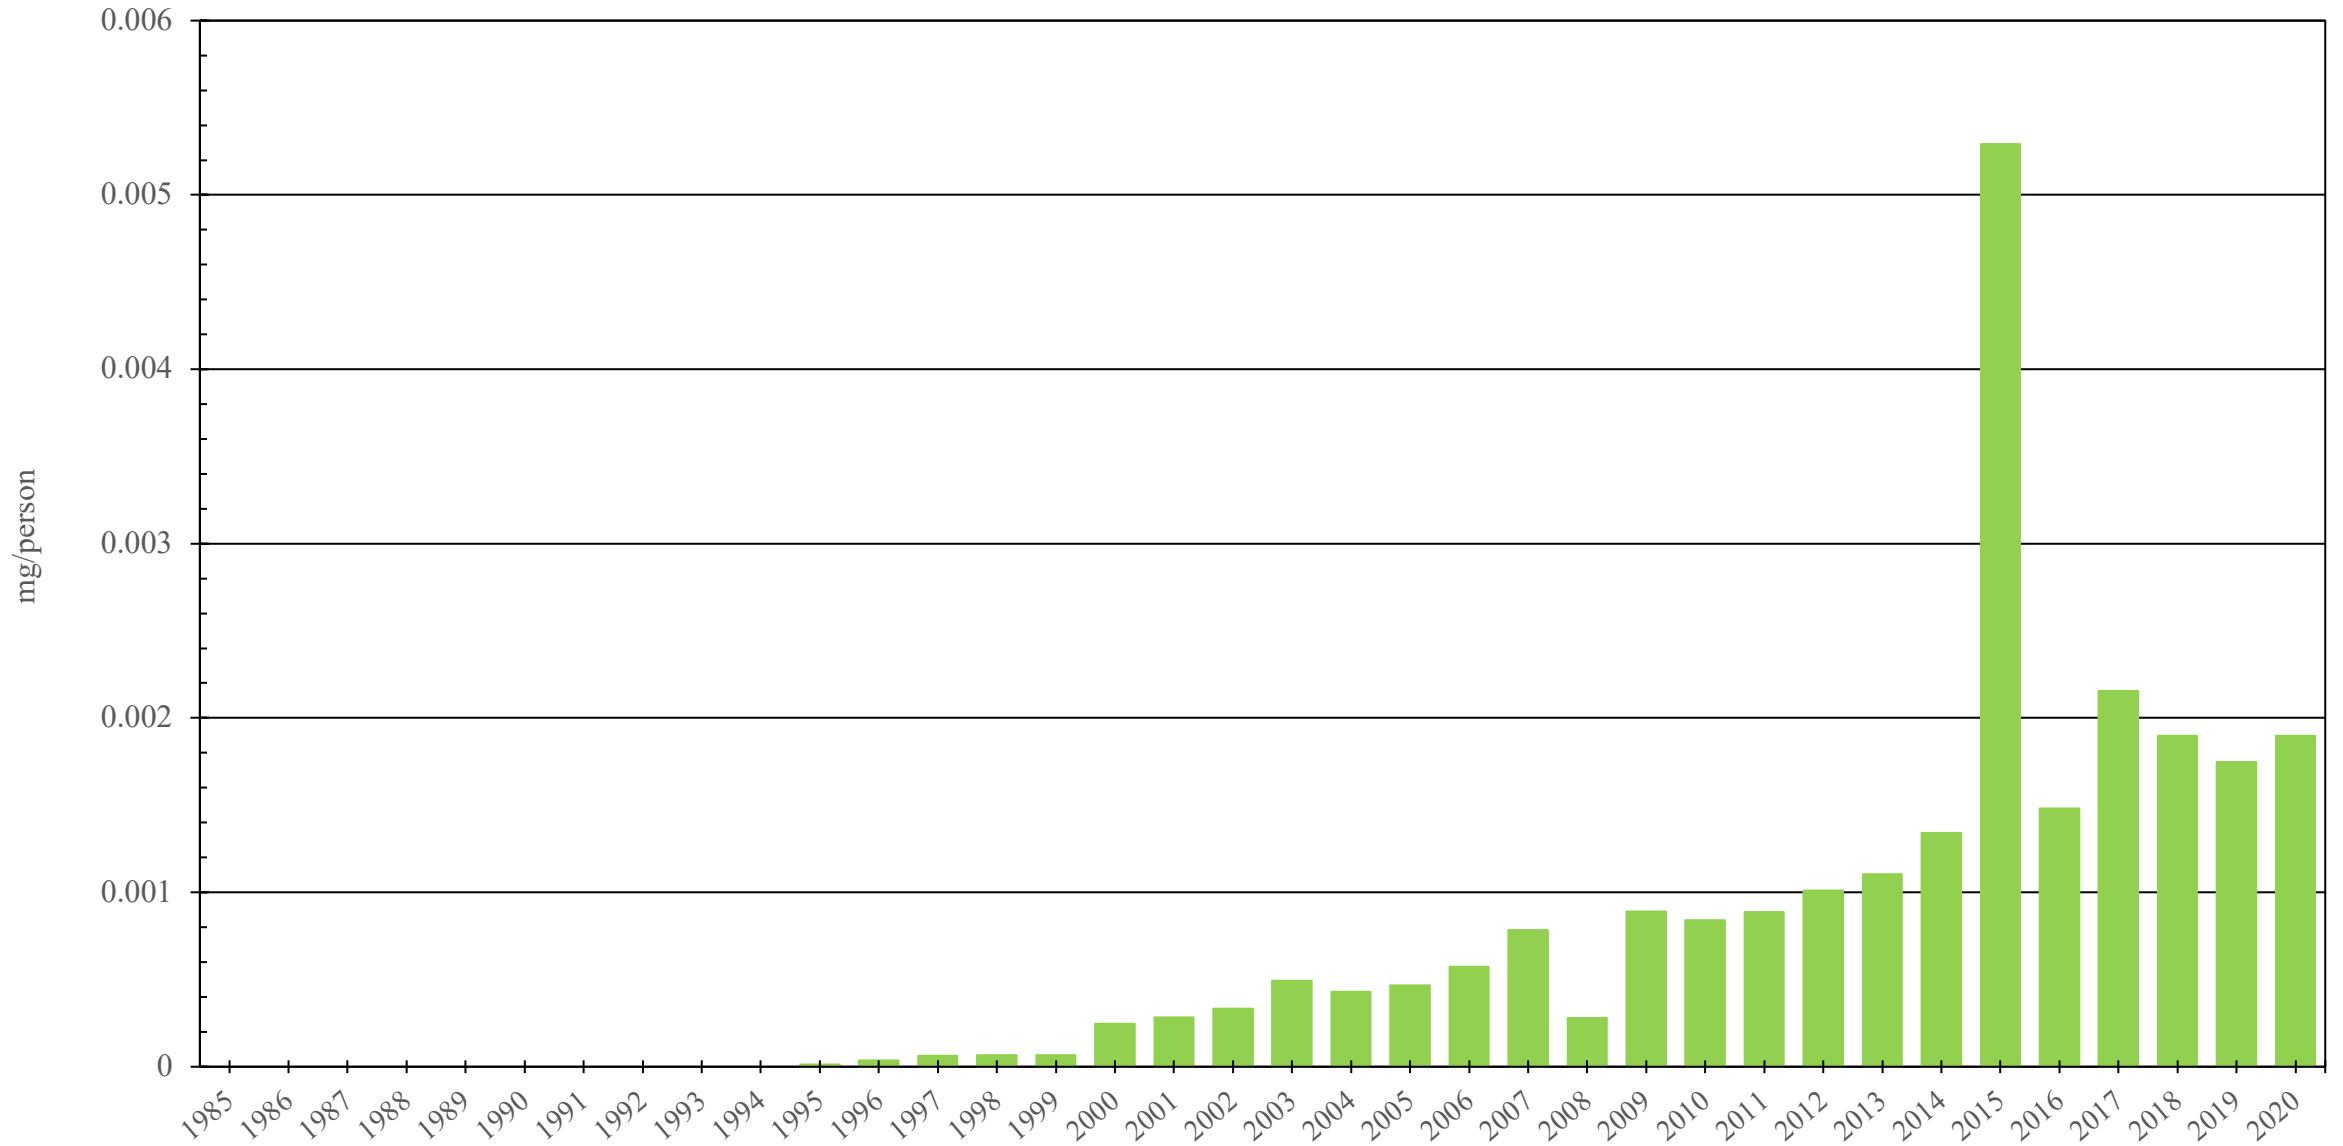

Sri Lanka

Fentanyl Consumption (mg/person), 1985 - 2020

Sources: International Narcotics Control Board (data); The World Bank (population)

Created by: Walther Global Palliative Care & Supportive Oncology, Indiana University Simon Comprehensive Cancer Center, 2022