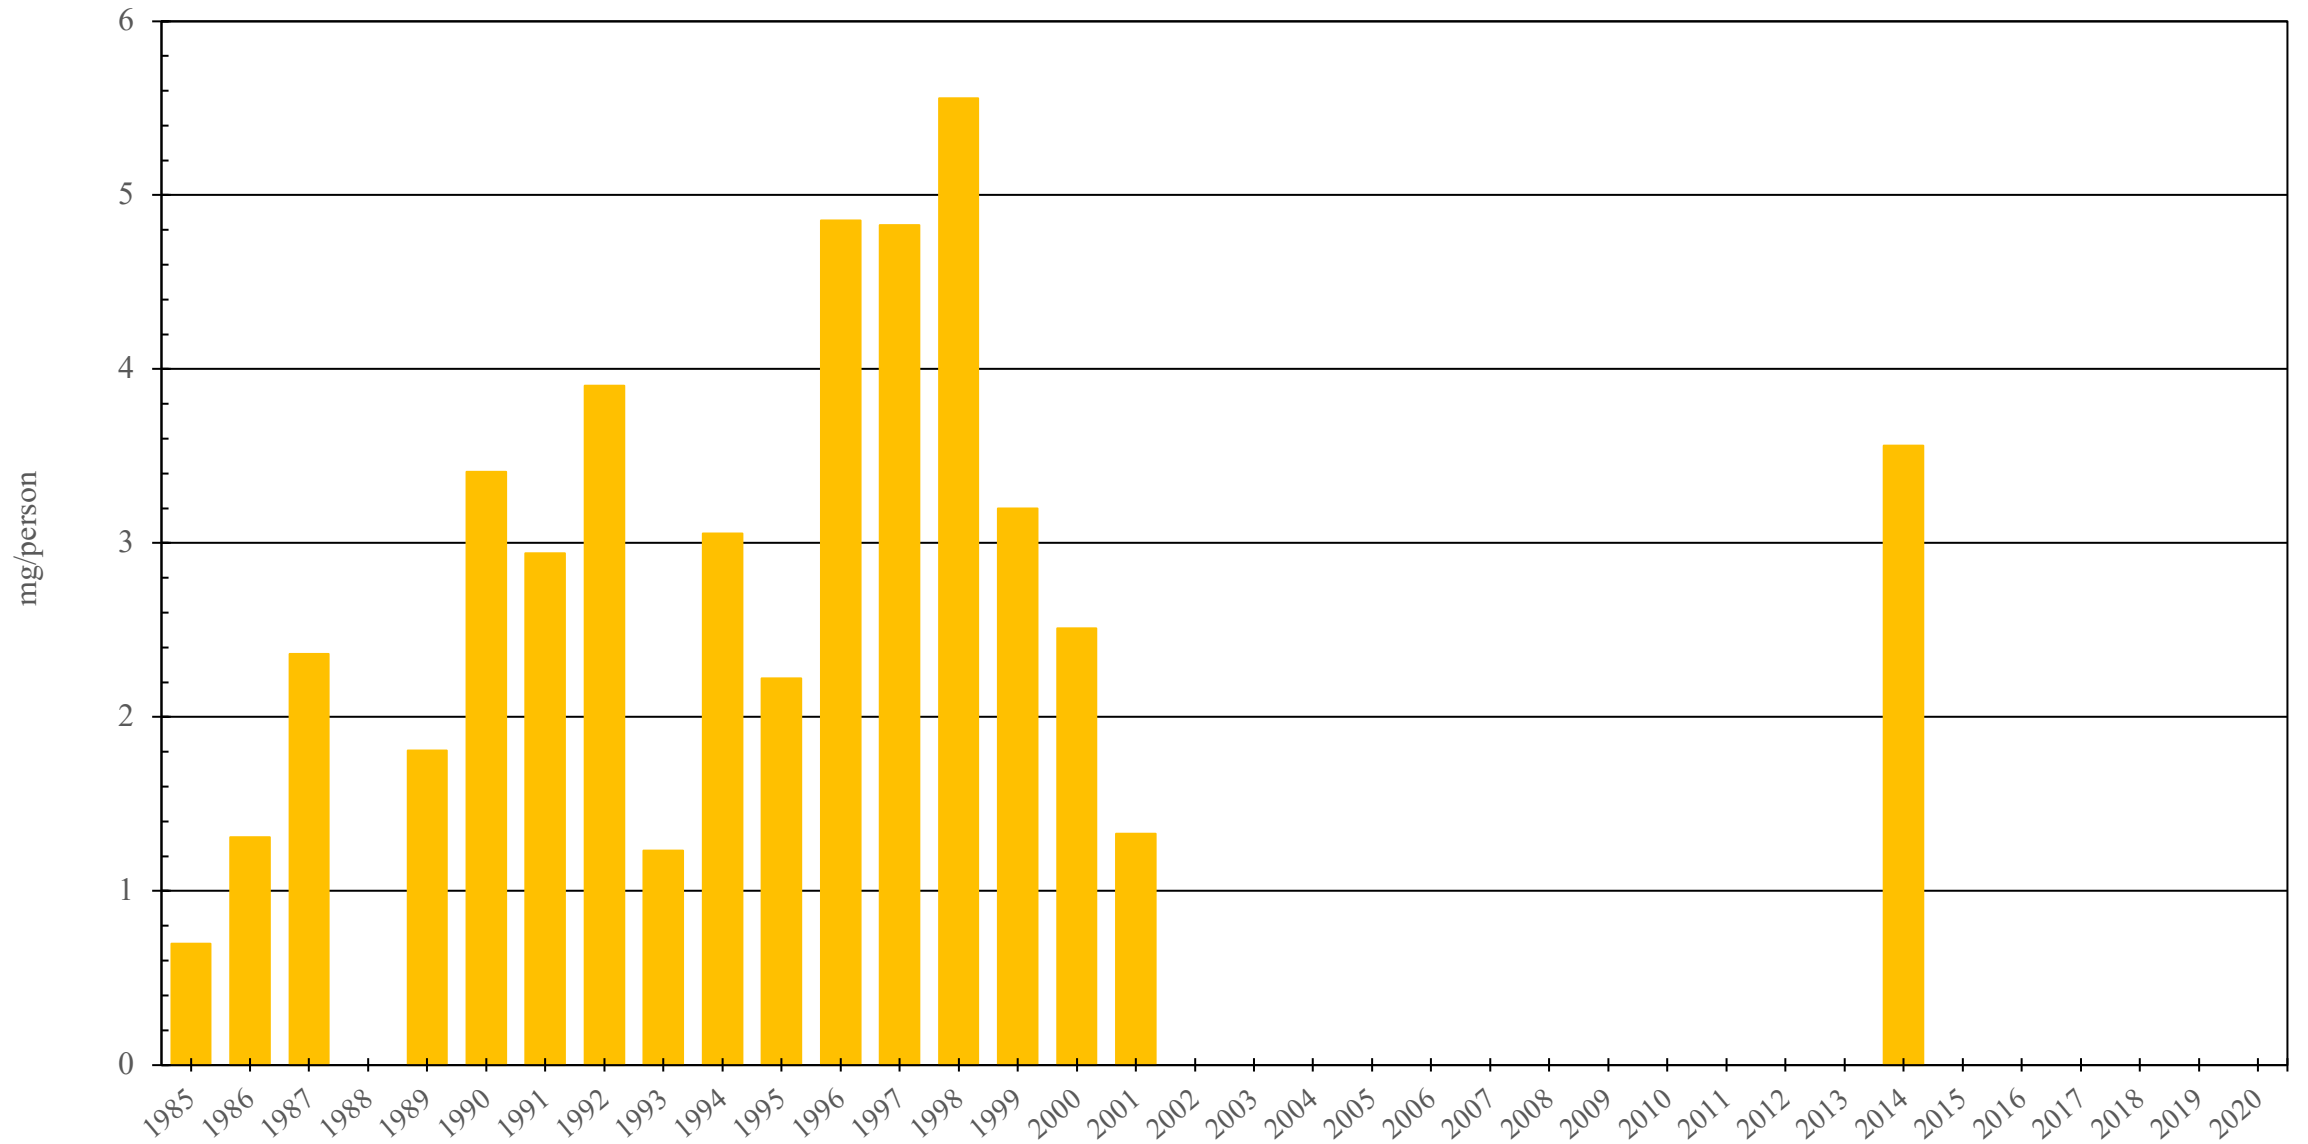

Sri Lanka

Codeine Consumption (mg/person), 1985 - 2020

Sources: International Narcotics Control Board (data); The World Bank (population)

Created by: Walther Global Palliative Care & Supportive Oncology, Indiana University Simon Comprehensive Cancer Center, 2022