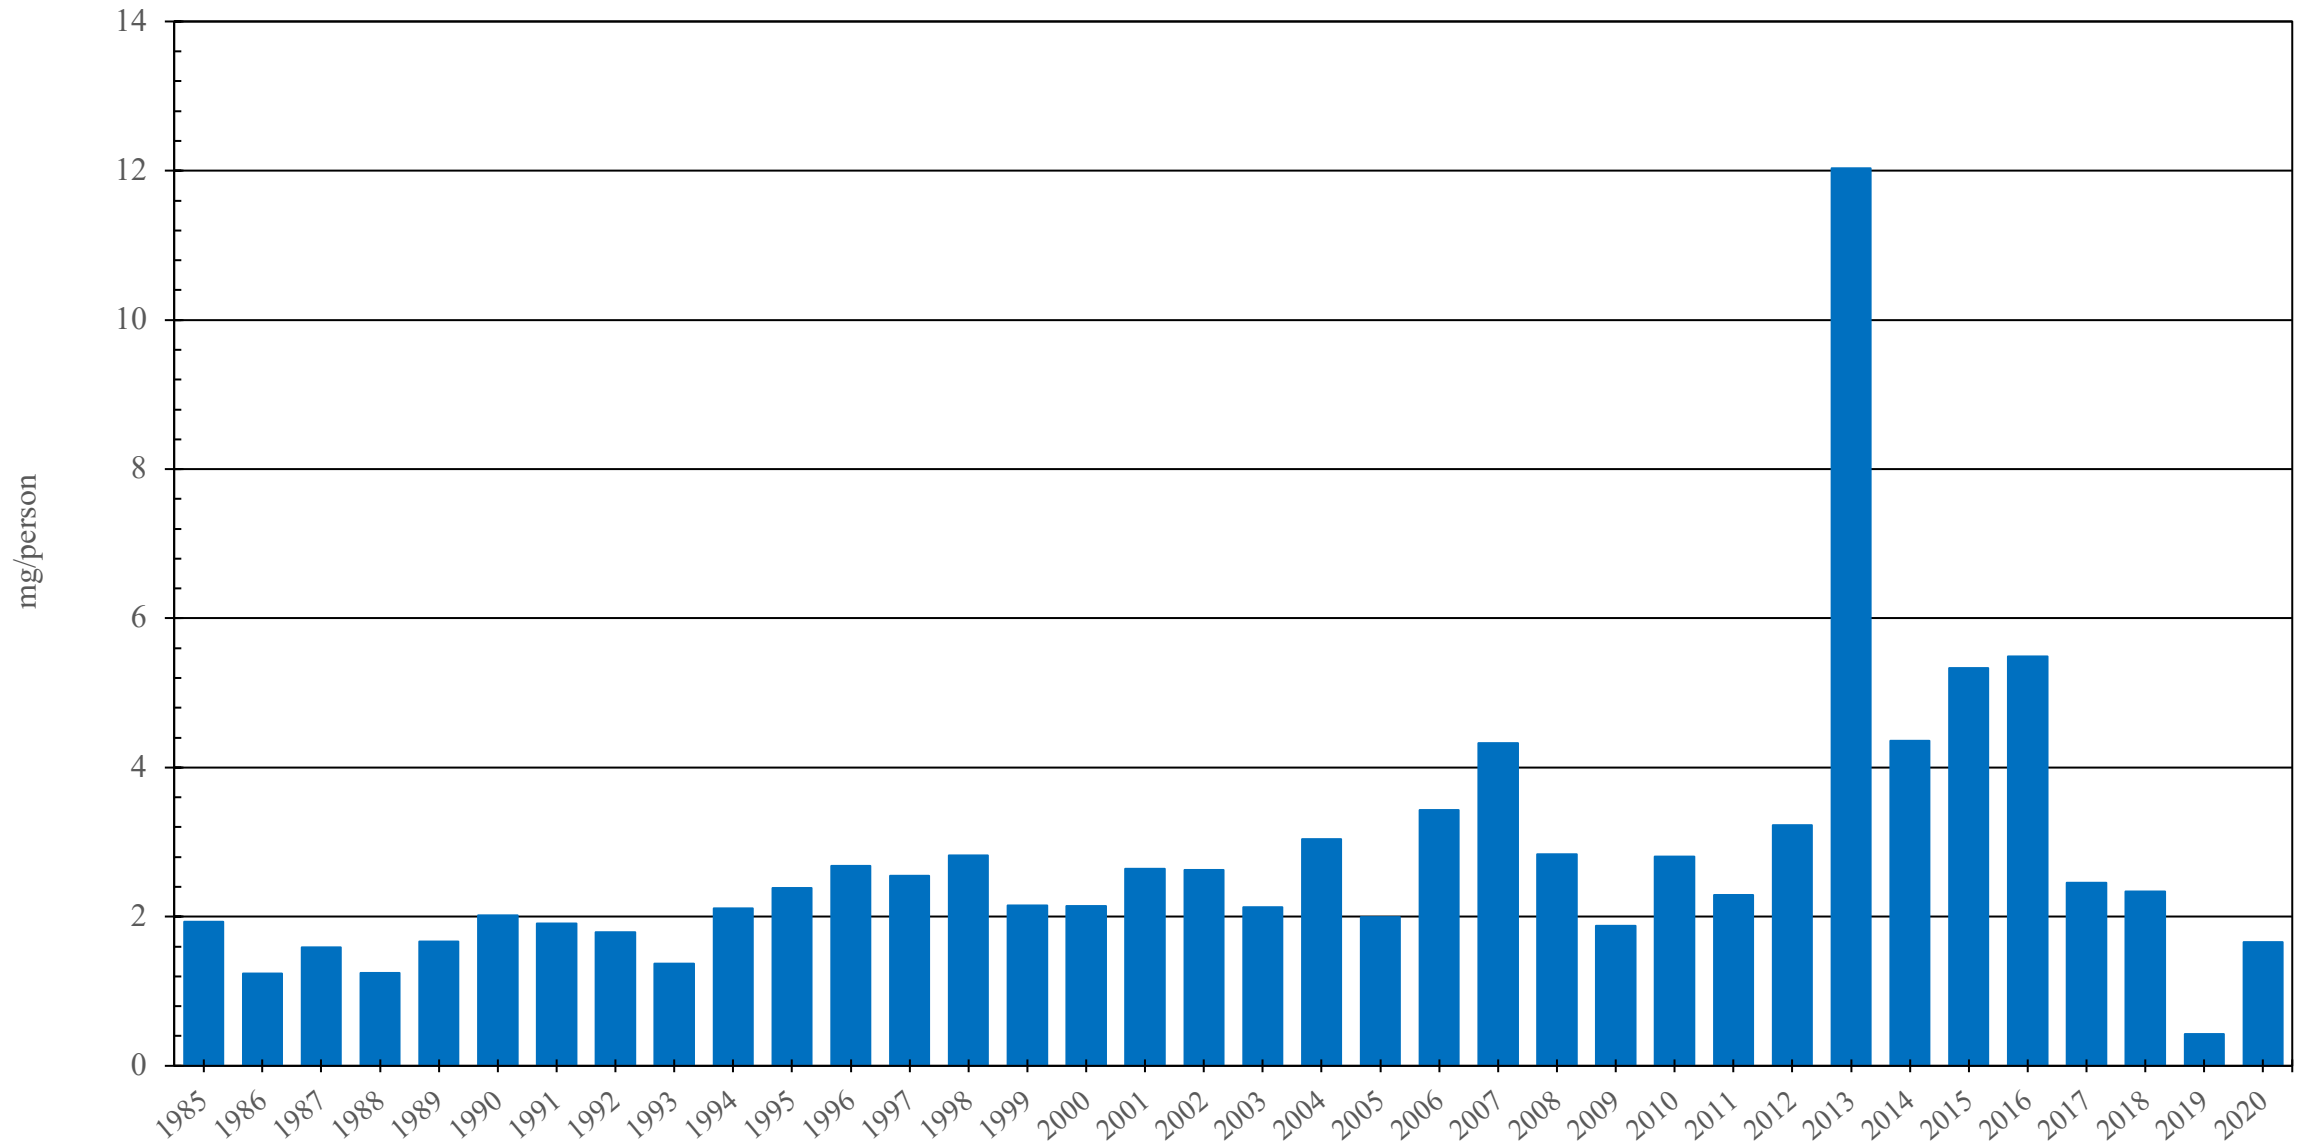

# Spain

Pethidine Consumption (mg/person), 1985 - 2020

Sources: International Narcotics Control Board (data); The World Bank (population)

Created by: Walther Global Palliative Care & Supportive Oncology, Indiana University Simon Comprehensive Cancer Center, 2022