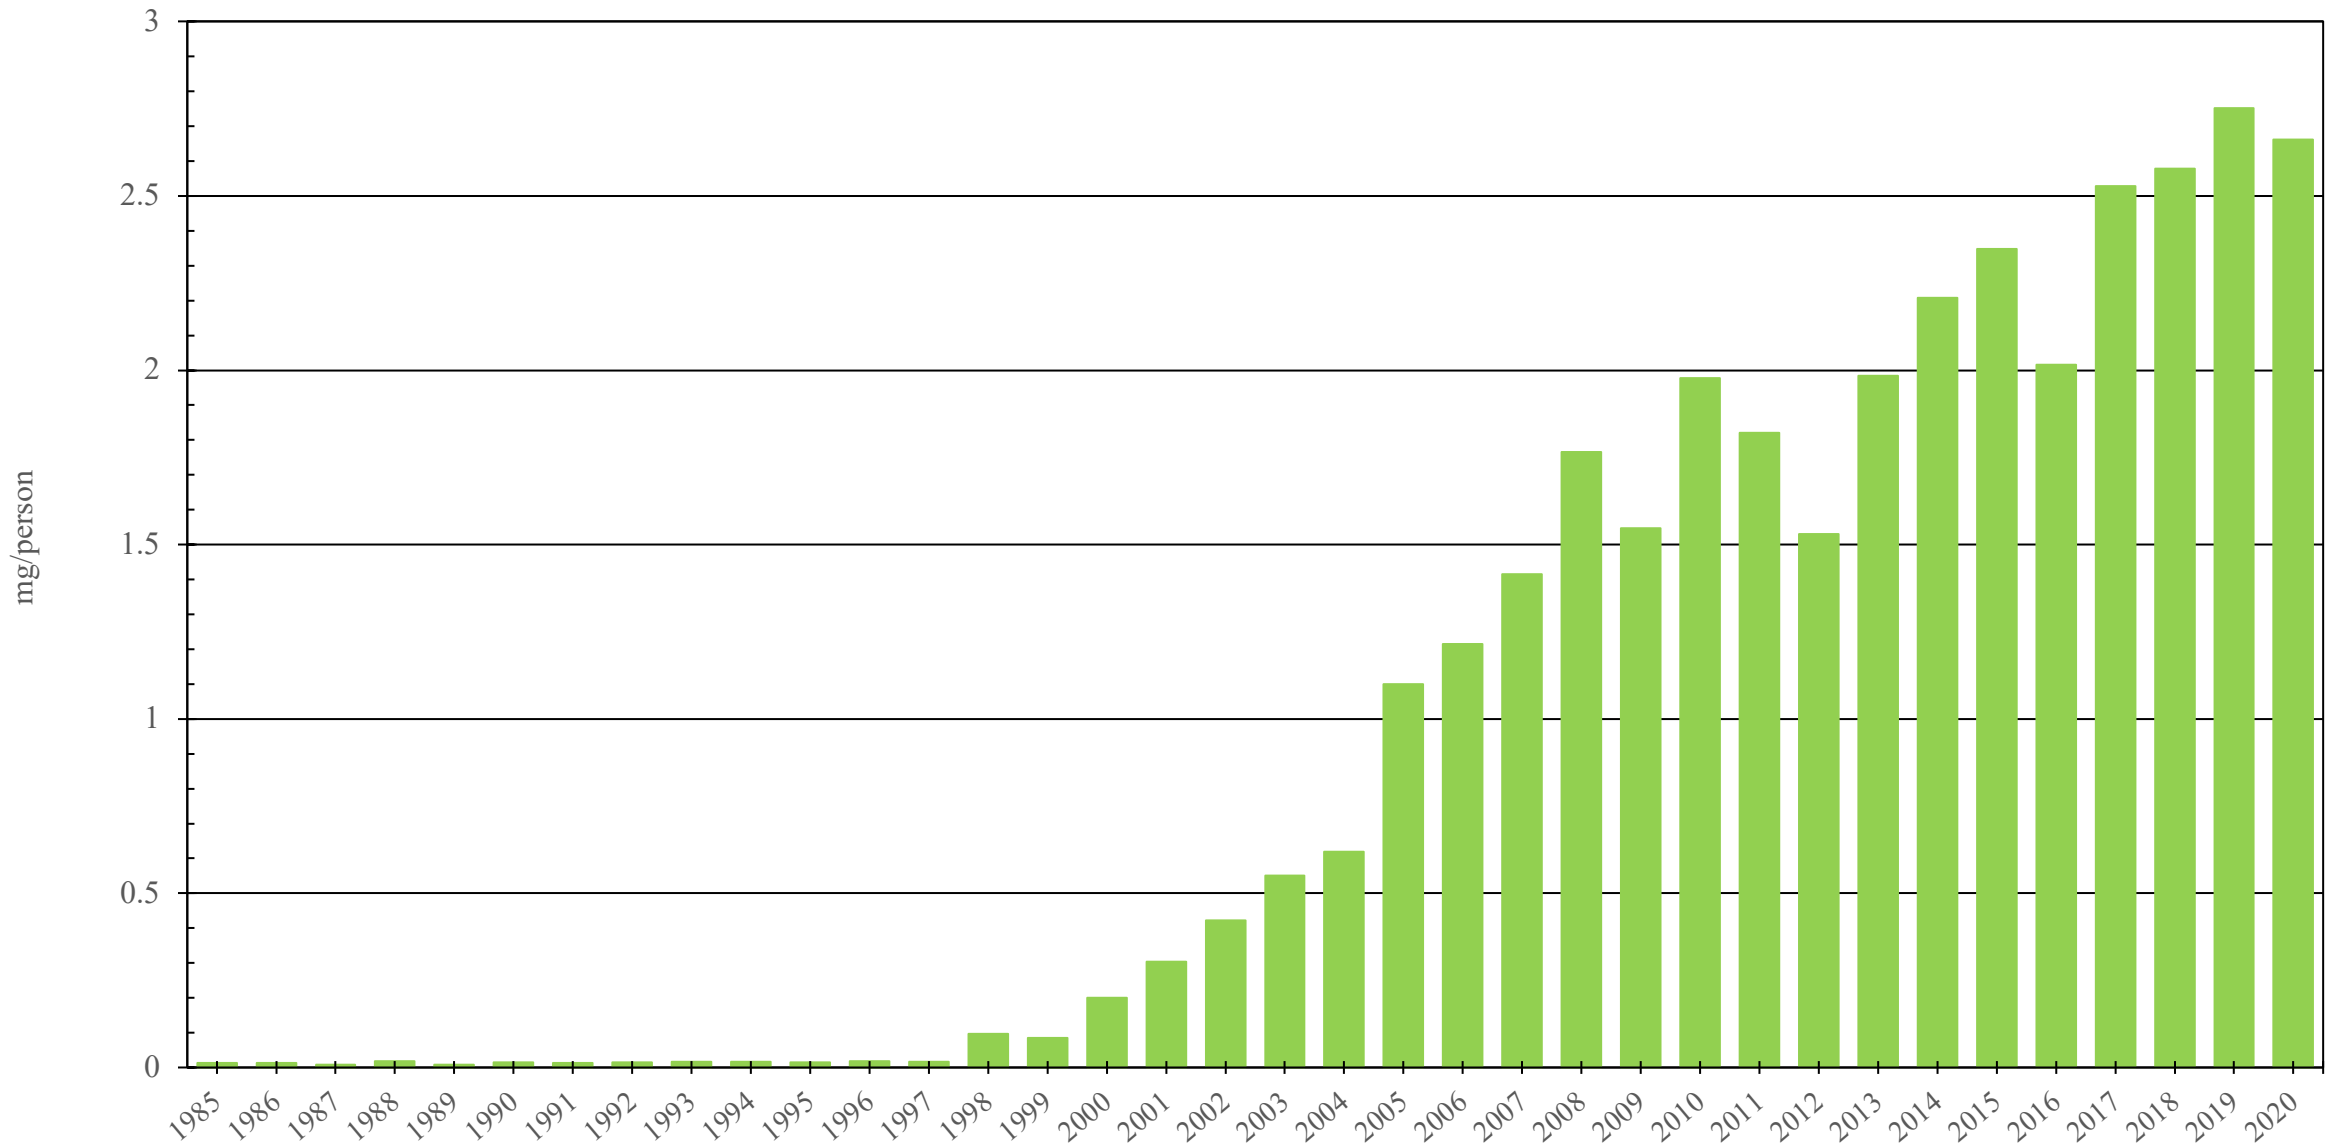

# Spain

Fentanyl Consumption (mg/person), 1985 - 2020

Sources: International Narcotics Control Board (data); The World Bank (population)

Created by: Walther Global Palliative Care & Supportive Oncology, Indiana University Simon Comprehensive Cancer Center, 2022