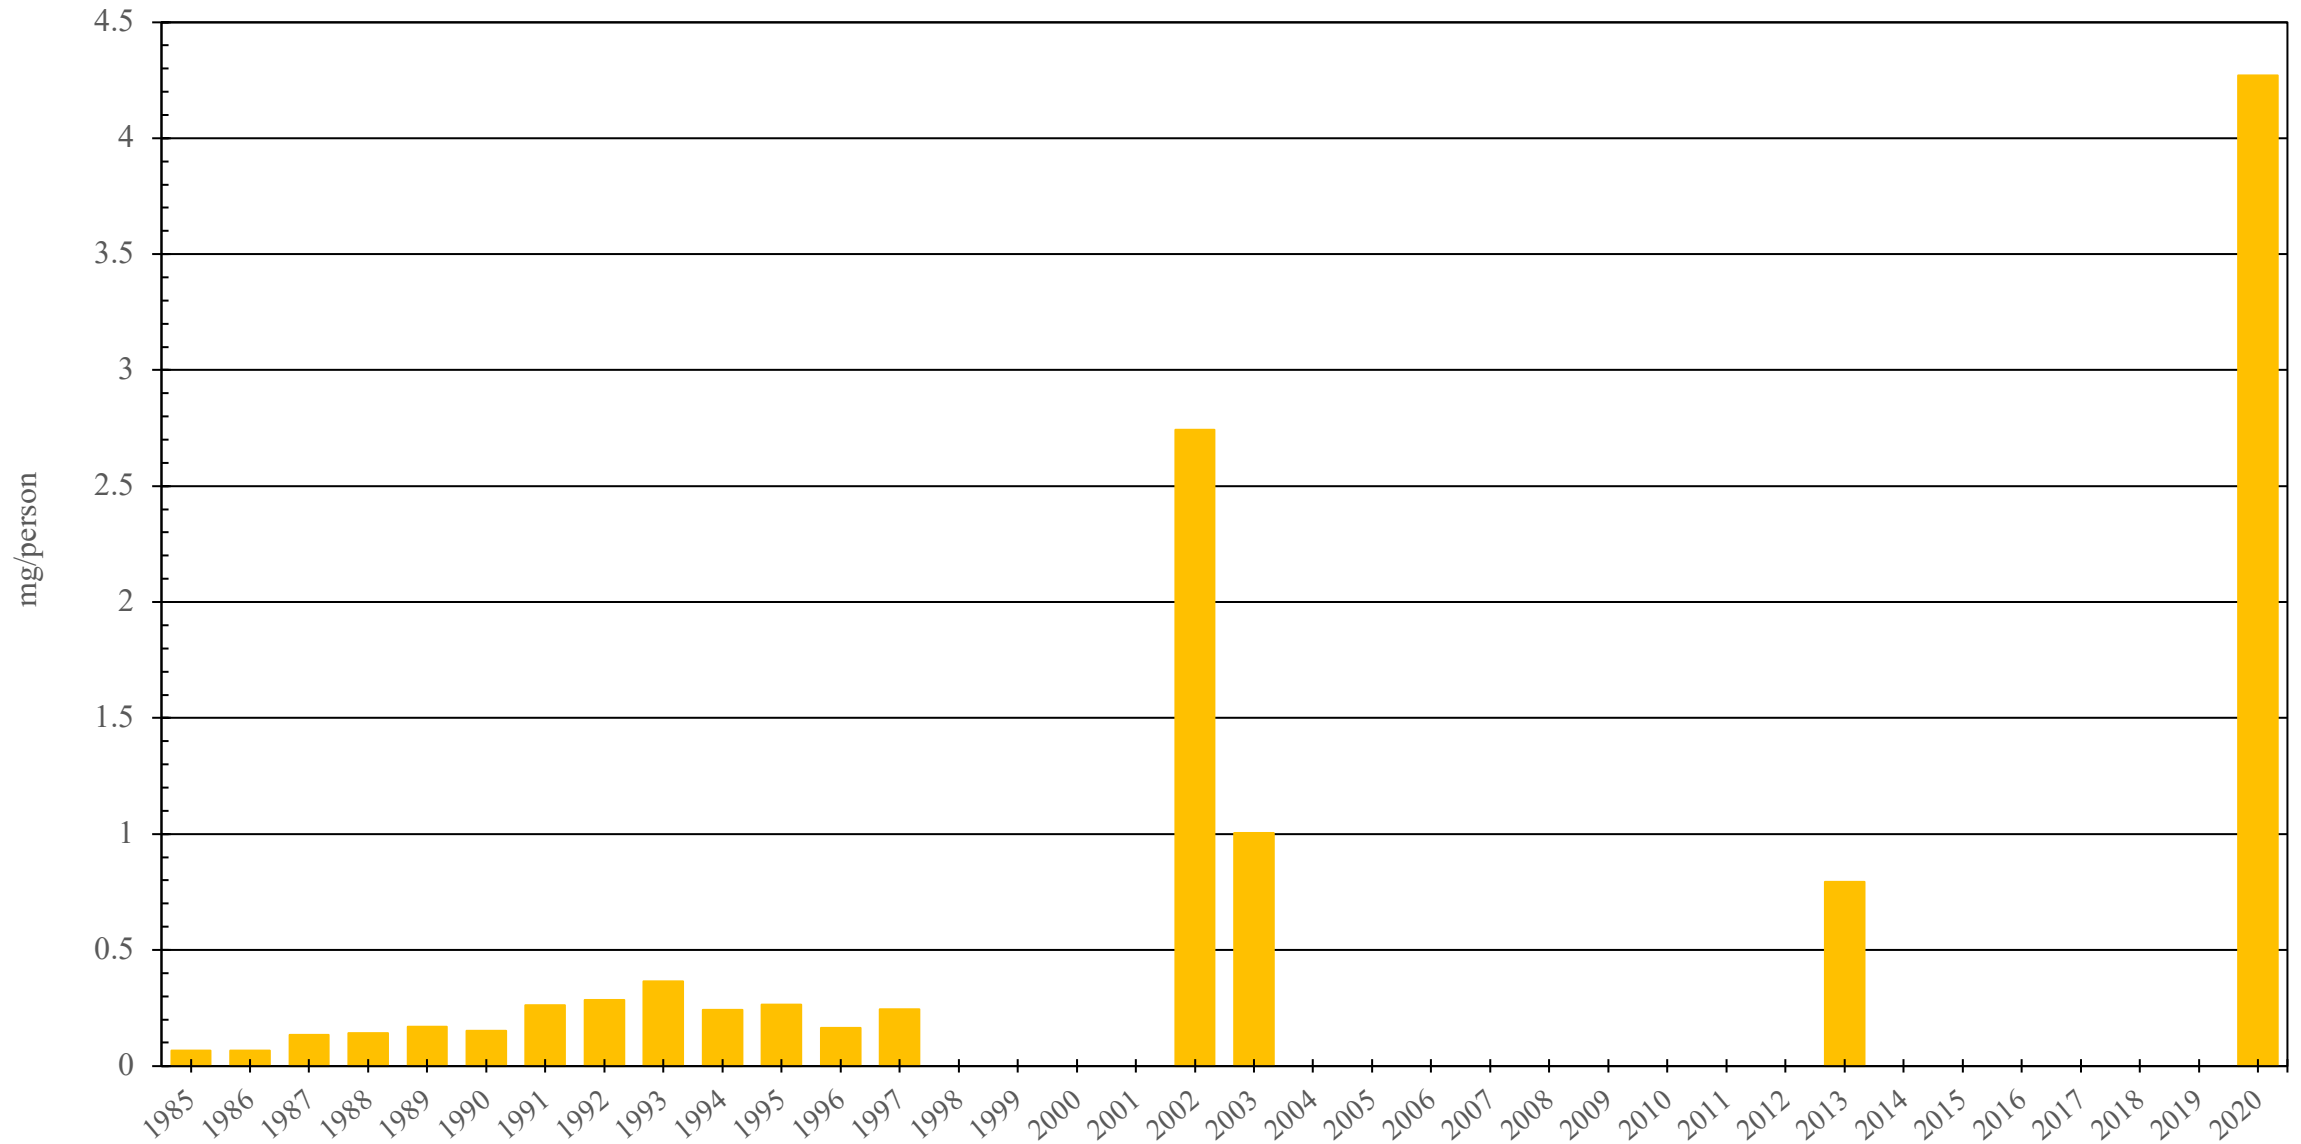

# Spain

Codeine Consumption (mg/person), 1985 - 2020

Sources: International Narcotics Control Board (data); The World Bank (population)

Created by: Walther Global Palliative Care & Supportive Oncology, Indiana University Simon Comprehensive Cancer Center, 2022