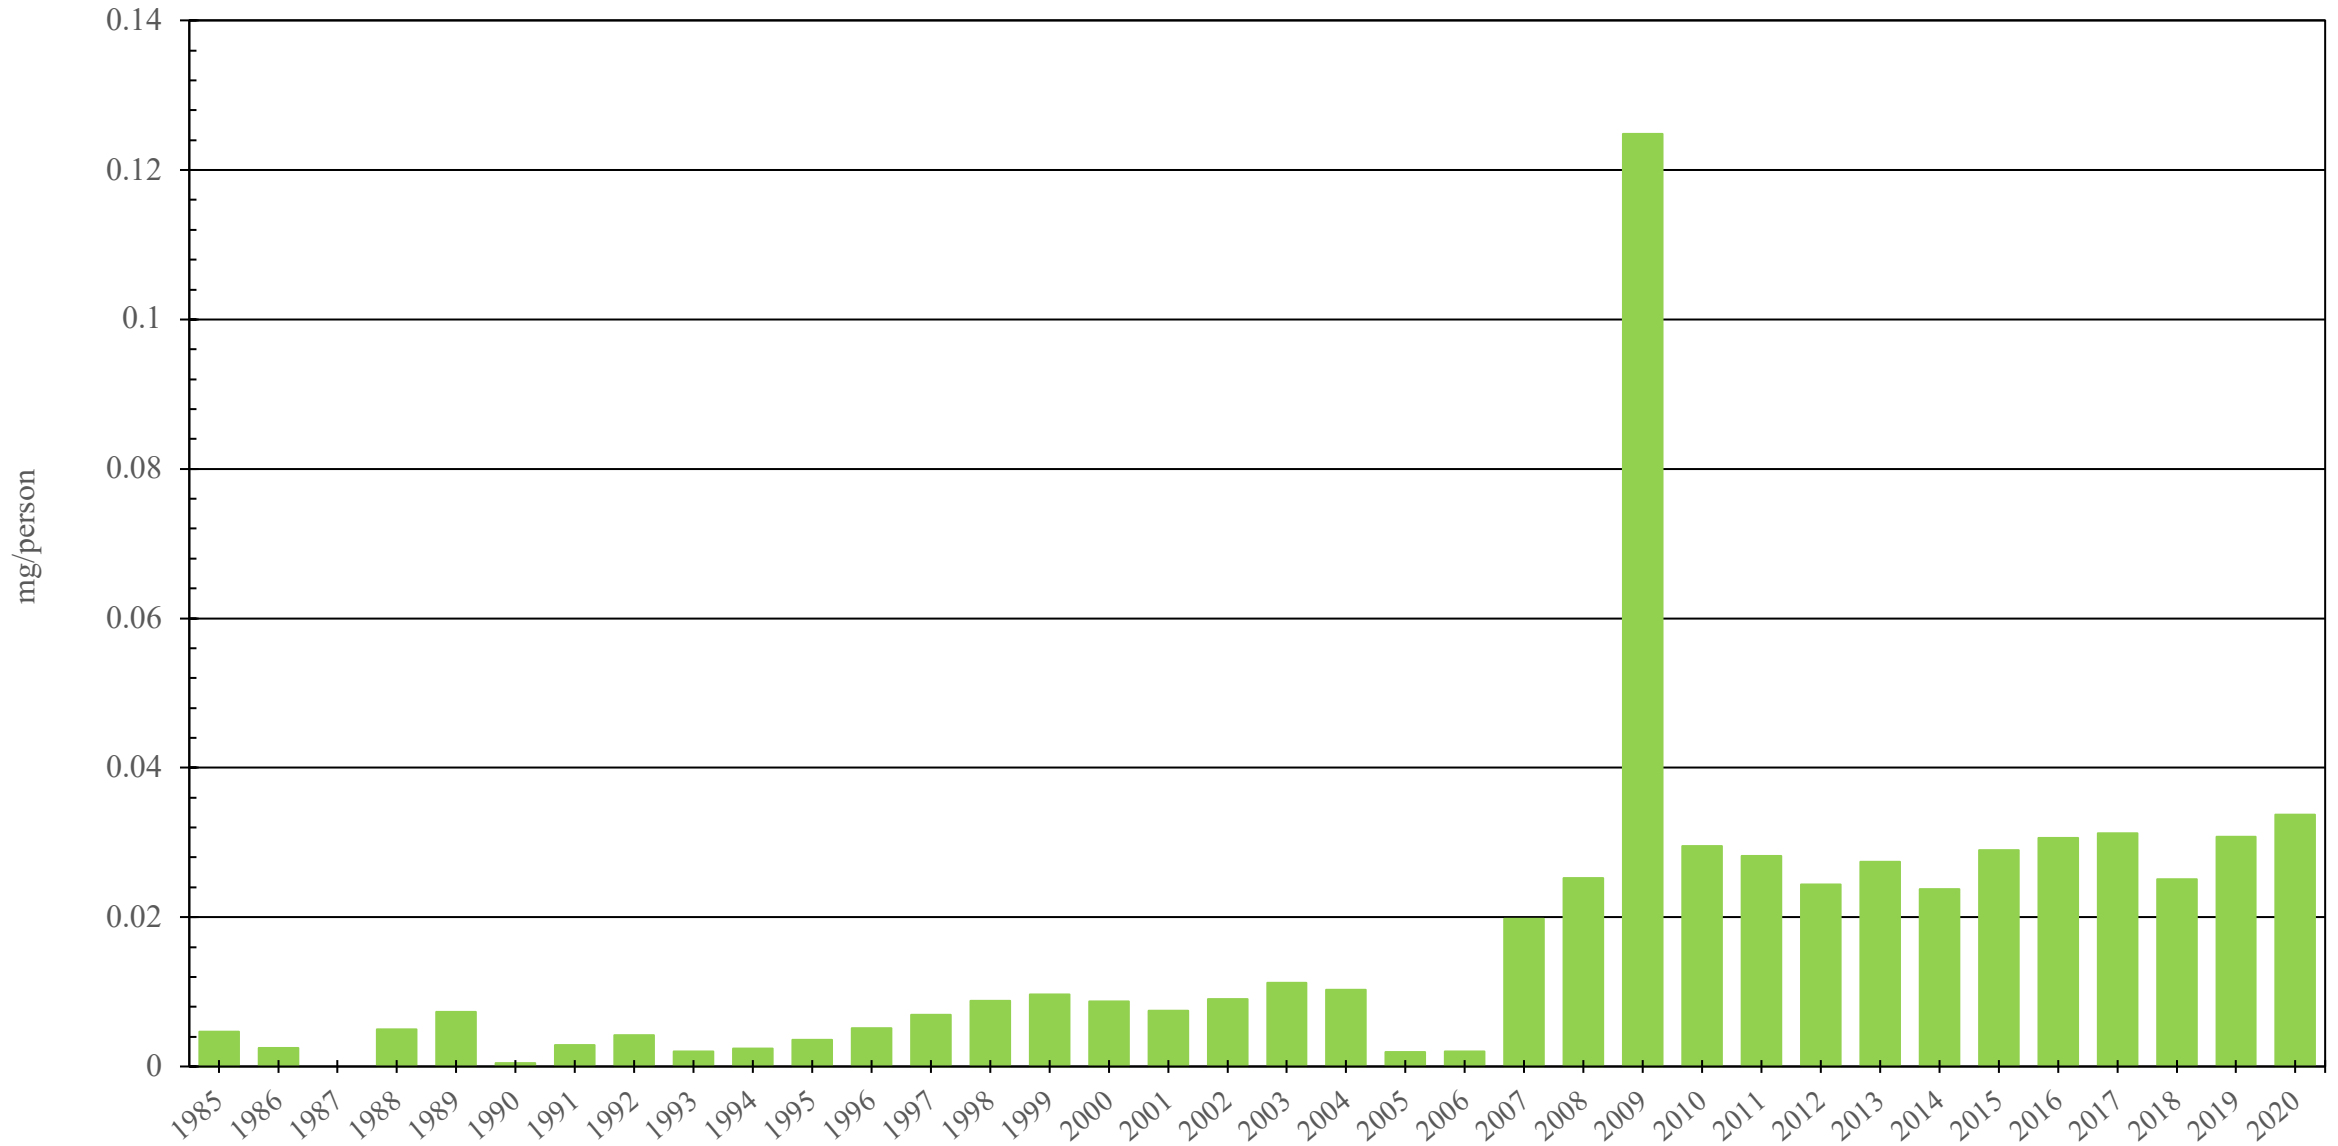

# South Africa

Fentanyl Consumption (mg/person), 1985 - 2020

Sources: International Narcotics Control Board (data); The World Bank (population)

Created by: Walther Global Palliative Care & Supportive Oncology, Indiana University Simon Comprehensive Cancer Center, 2022