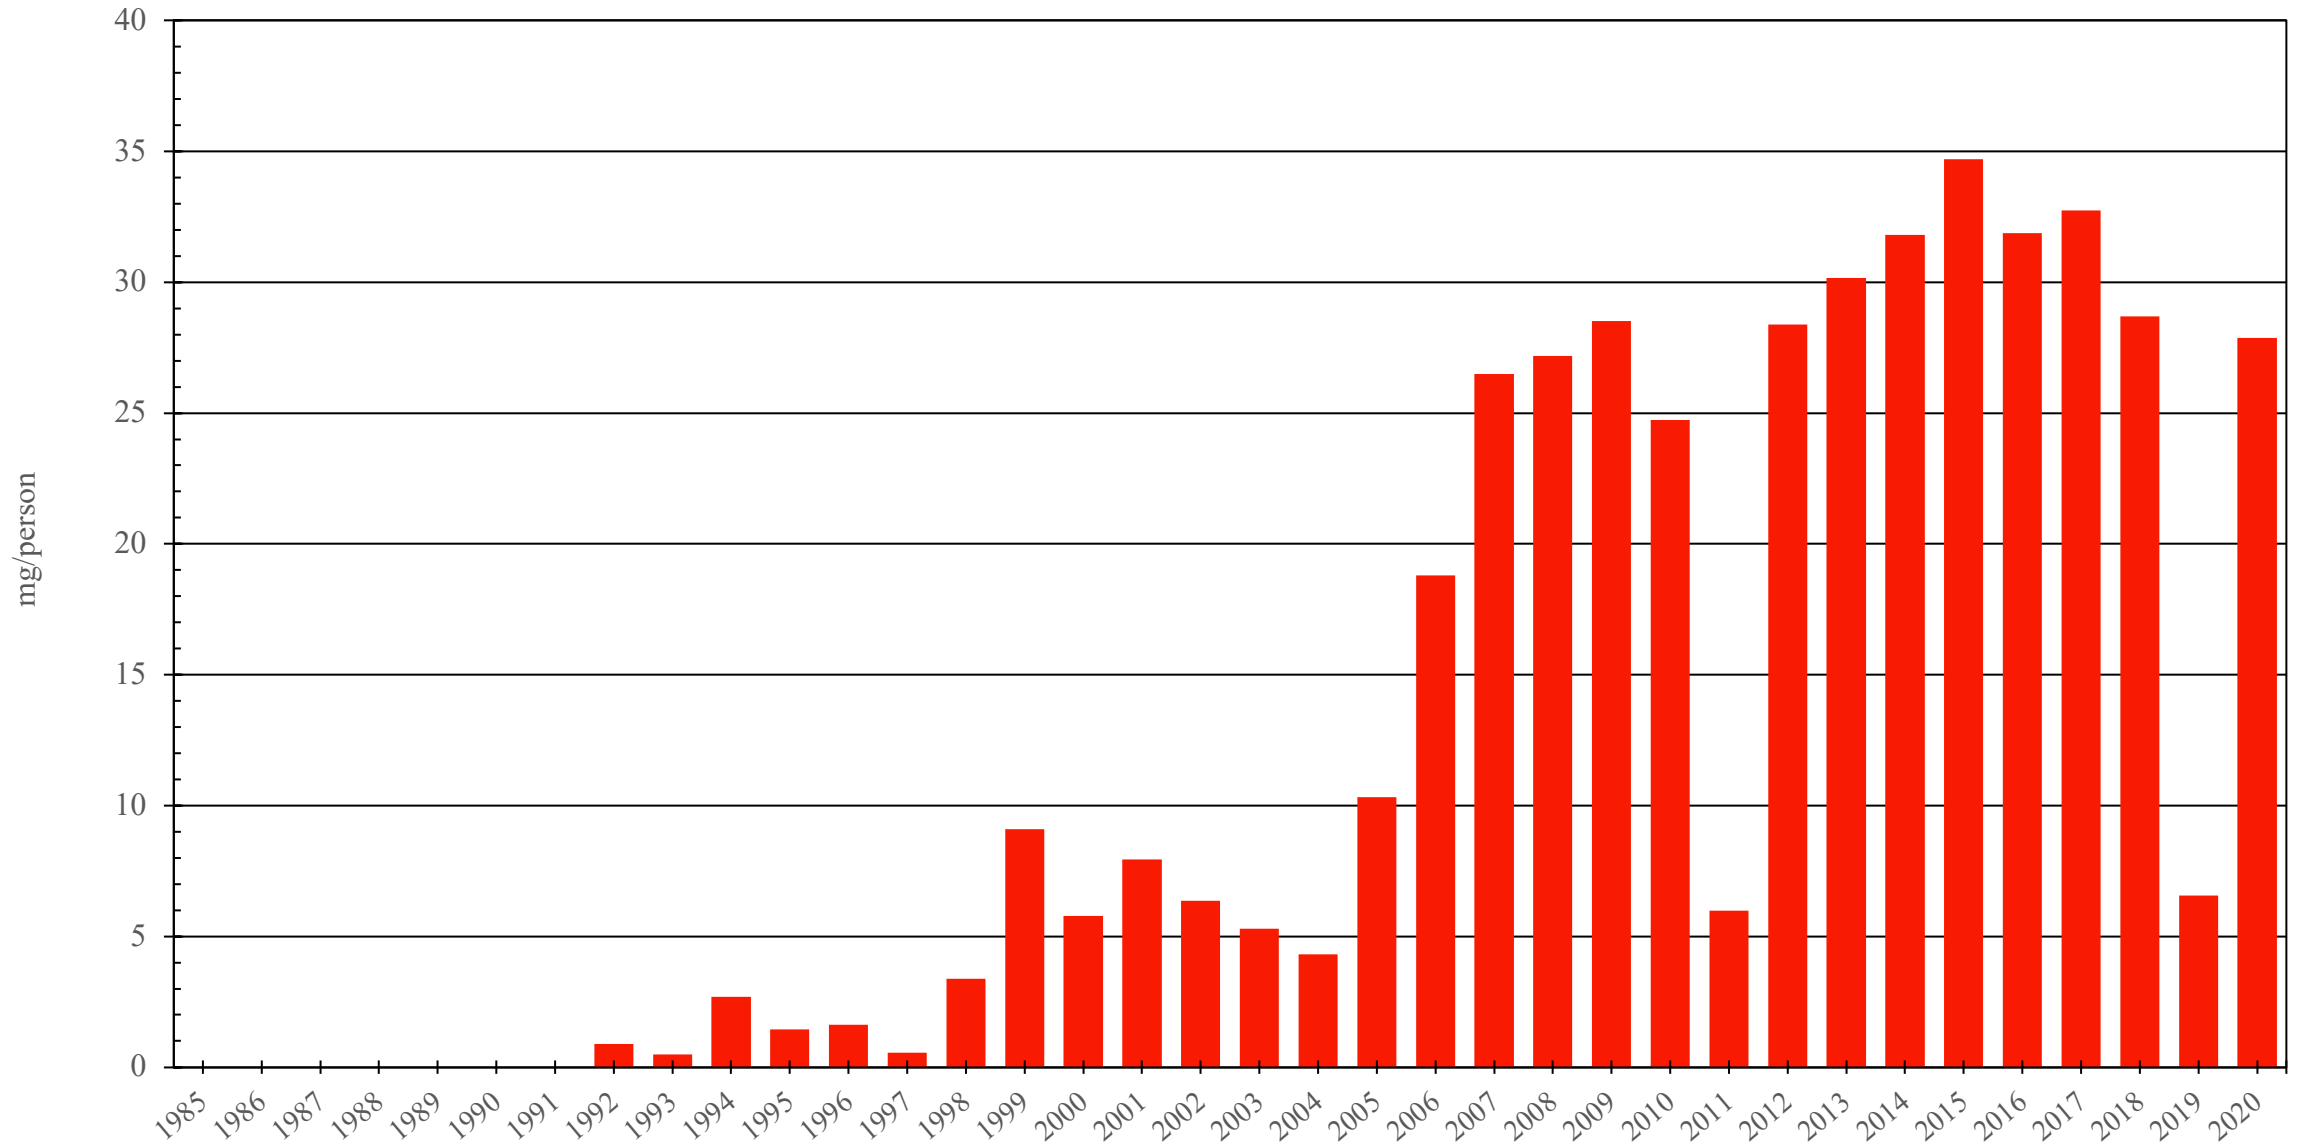

# Slovenia

Morphine Consumption (mg/person), 1985 - 2020

Sources: International Narcotics Control Board (data); The World Bank (population)

Created by: Walther Global Palliative Care & Supportive Oncology, Indiana University Simon Comprehensive Cancer Center, 2022