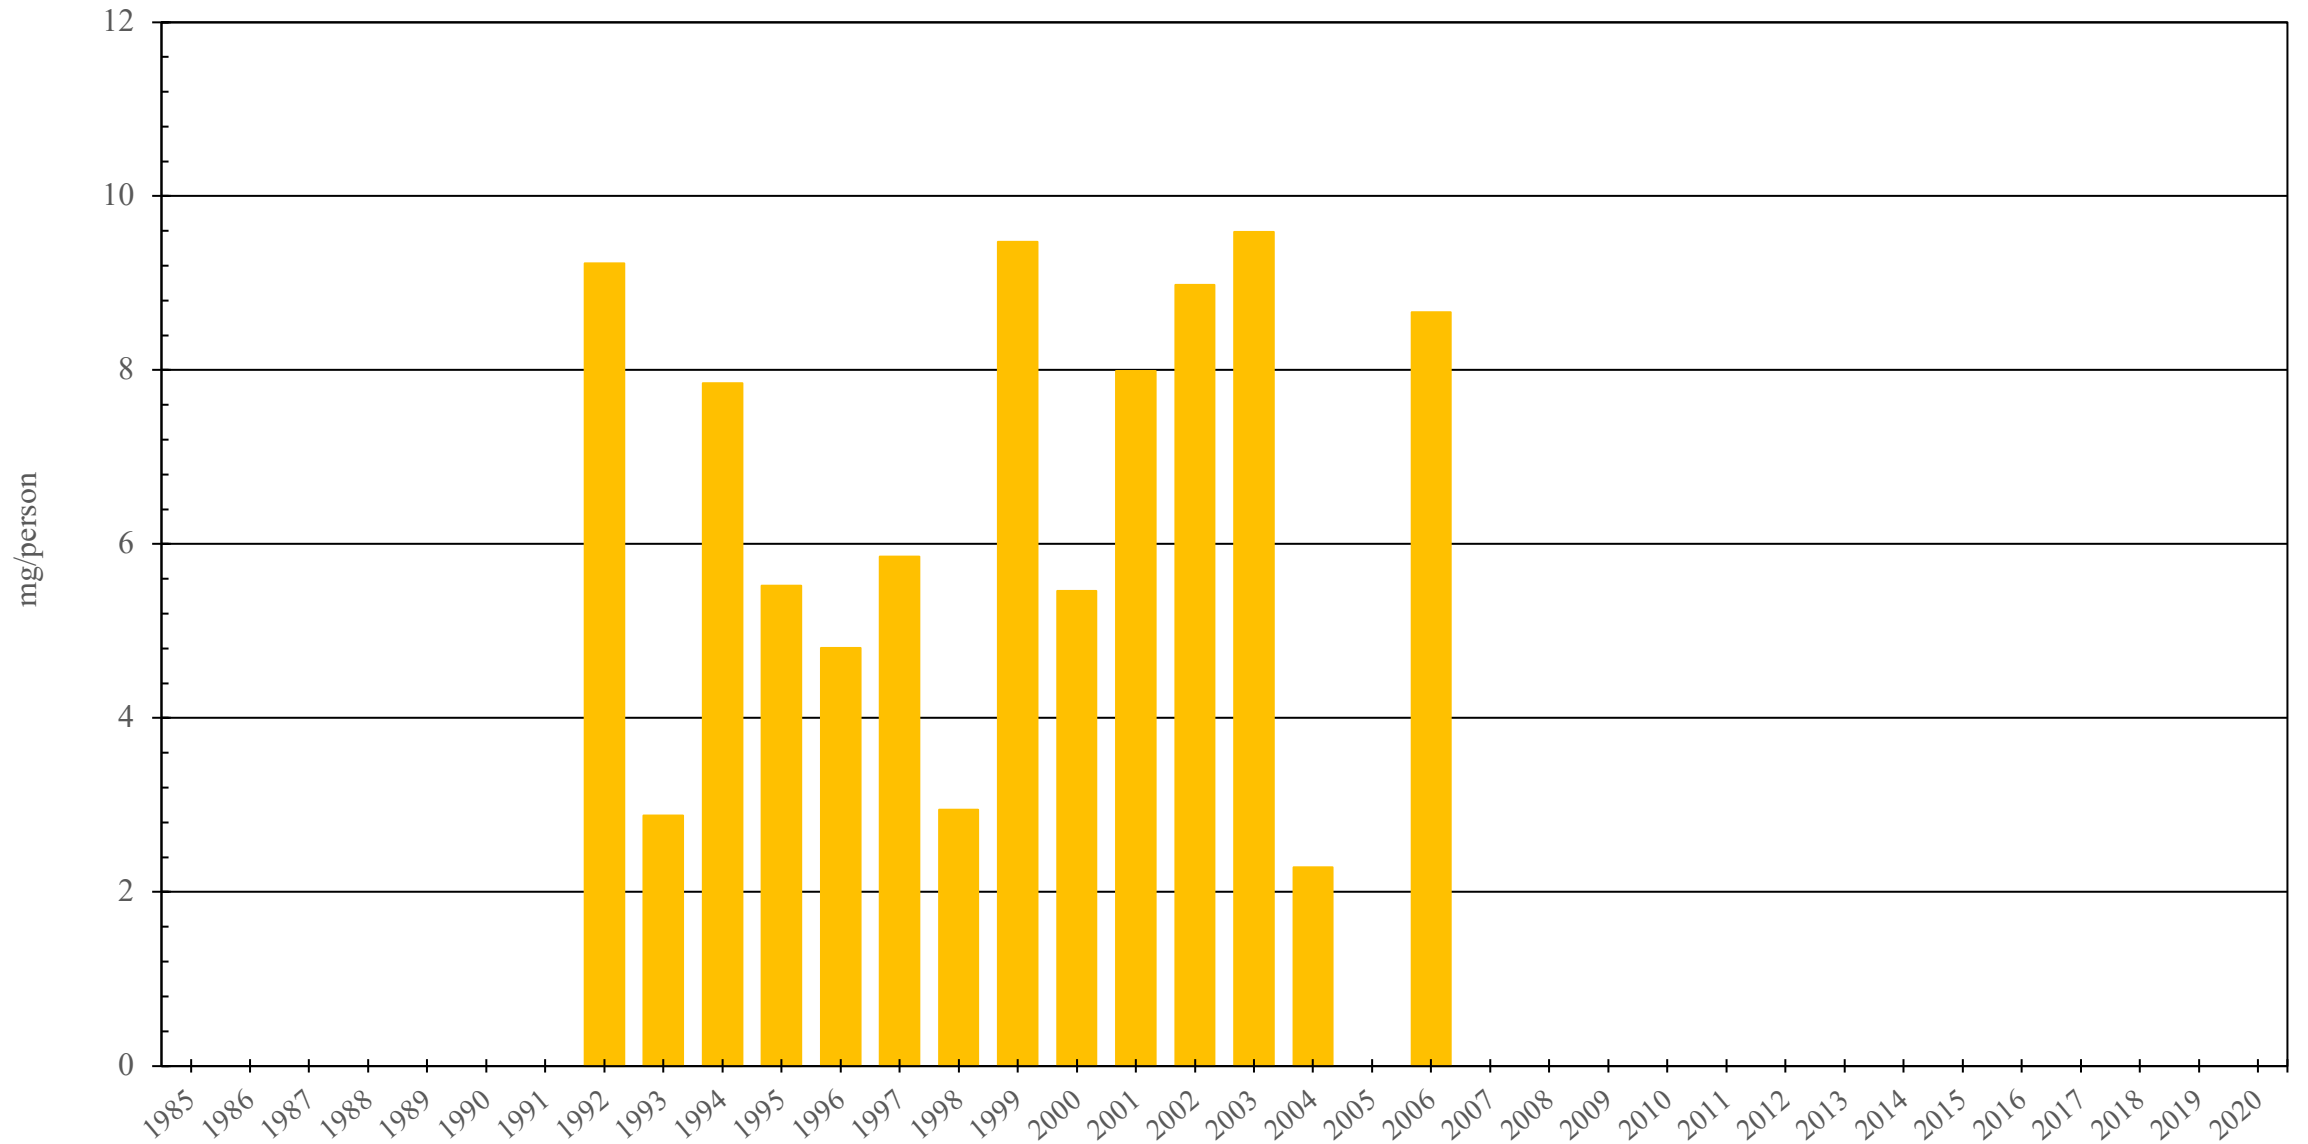

Slovenia

Codeine Consumption (mg/person), 1985 - 2020

Sources: International Narcotics Control Board (data); The World Bank (population)

Created by: Walther Global Palliative Care & Supportive Oncology, Indiana University Simon Comprehensive Cancer Center, 2022