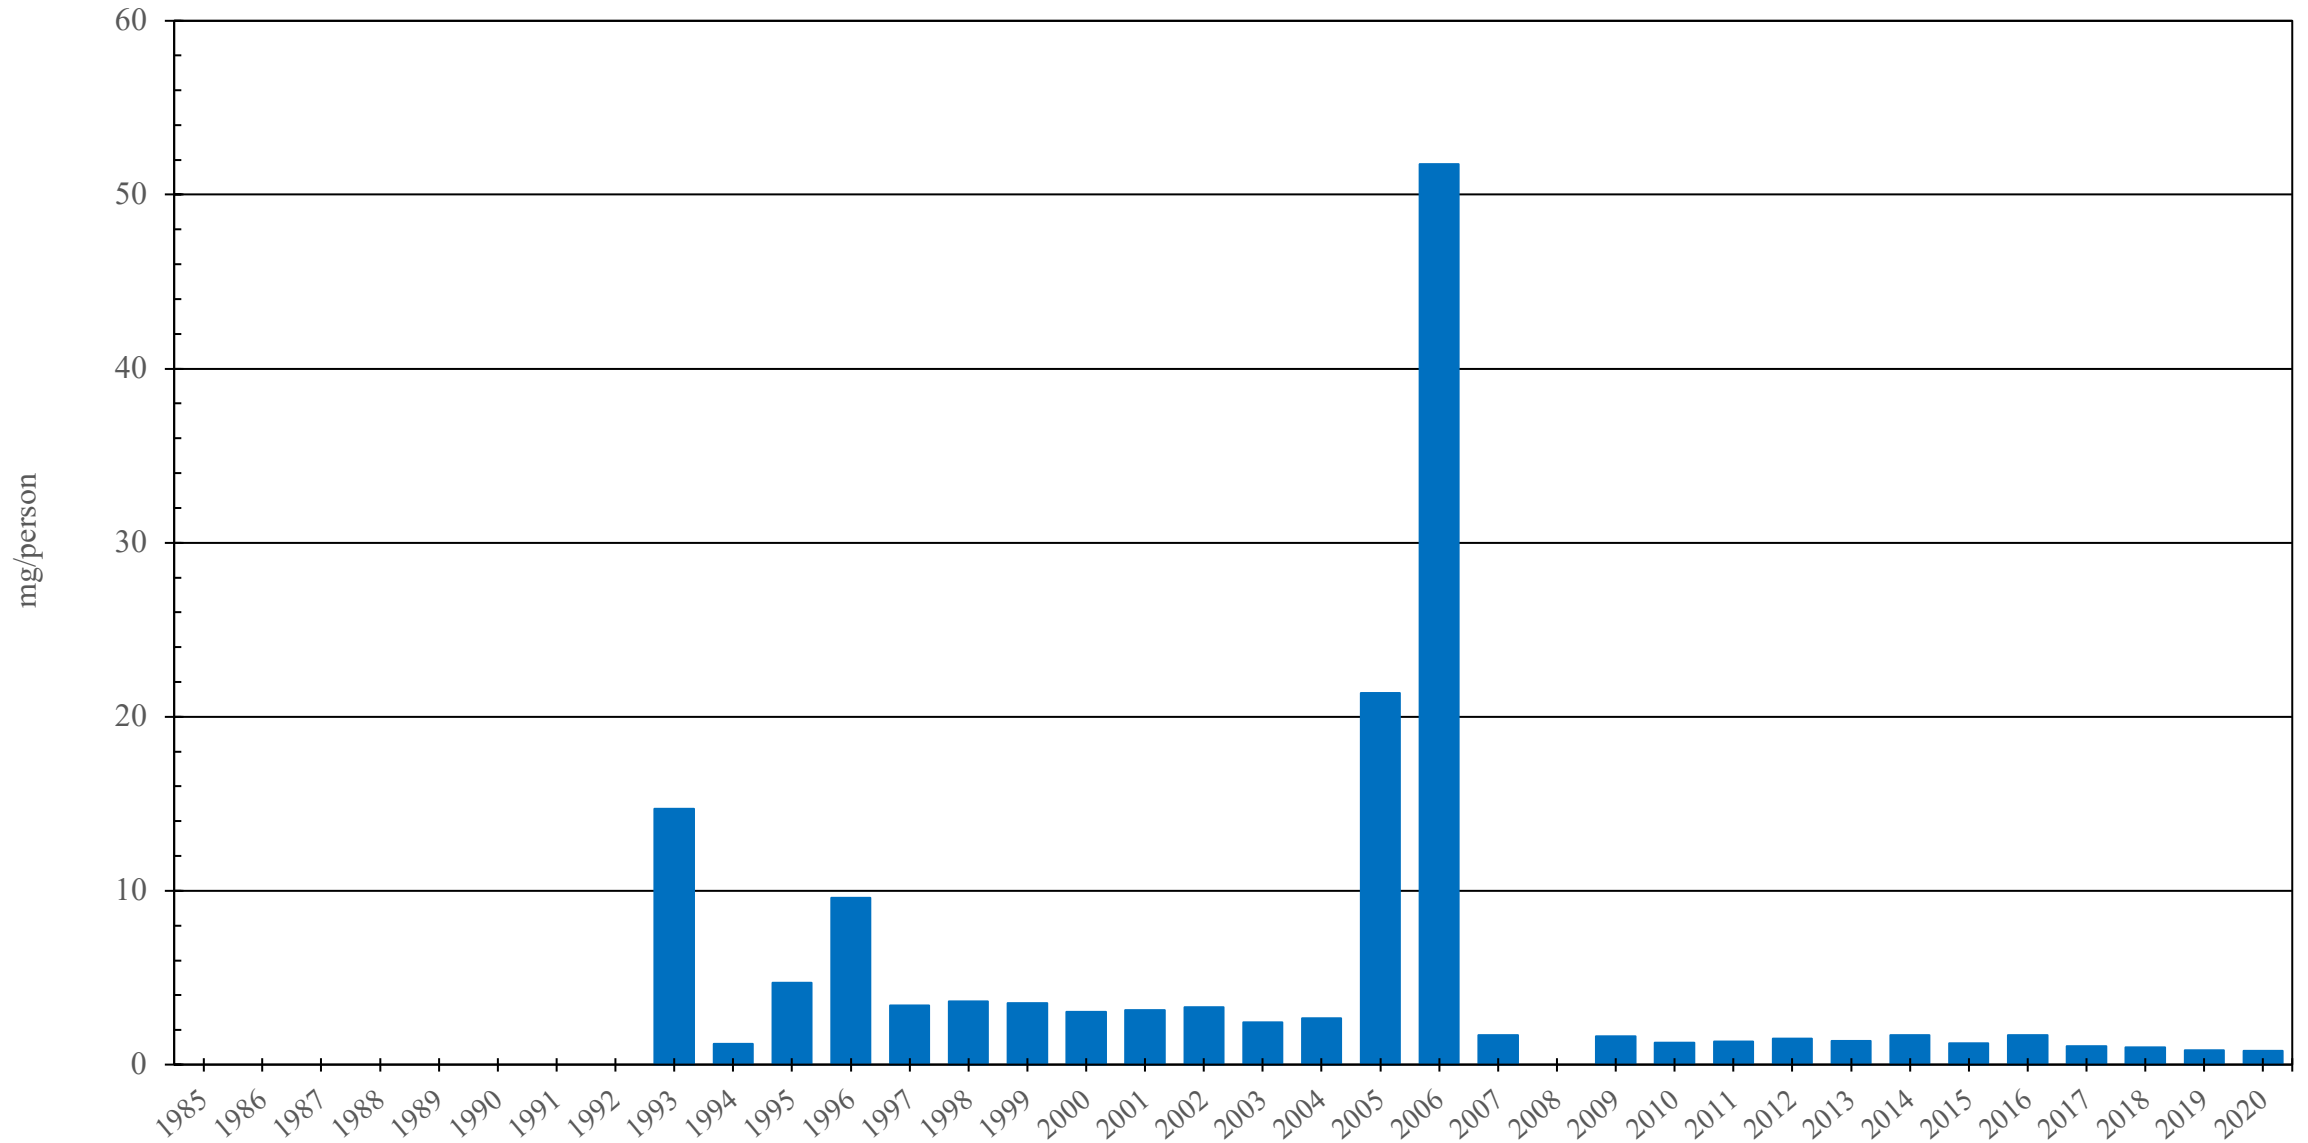

# Slovakia

Pethidine Consumption (mg/person), 1985 - 2020

Sources: International Narcotics Control Board (data); The World Bank (population)

Created by: Walther Global Palliative Care & Supportive Oncology, Indiana University Simon Comprehensive Cancer Center, 2022