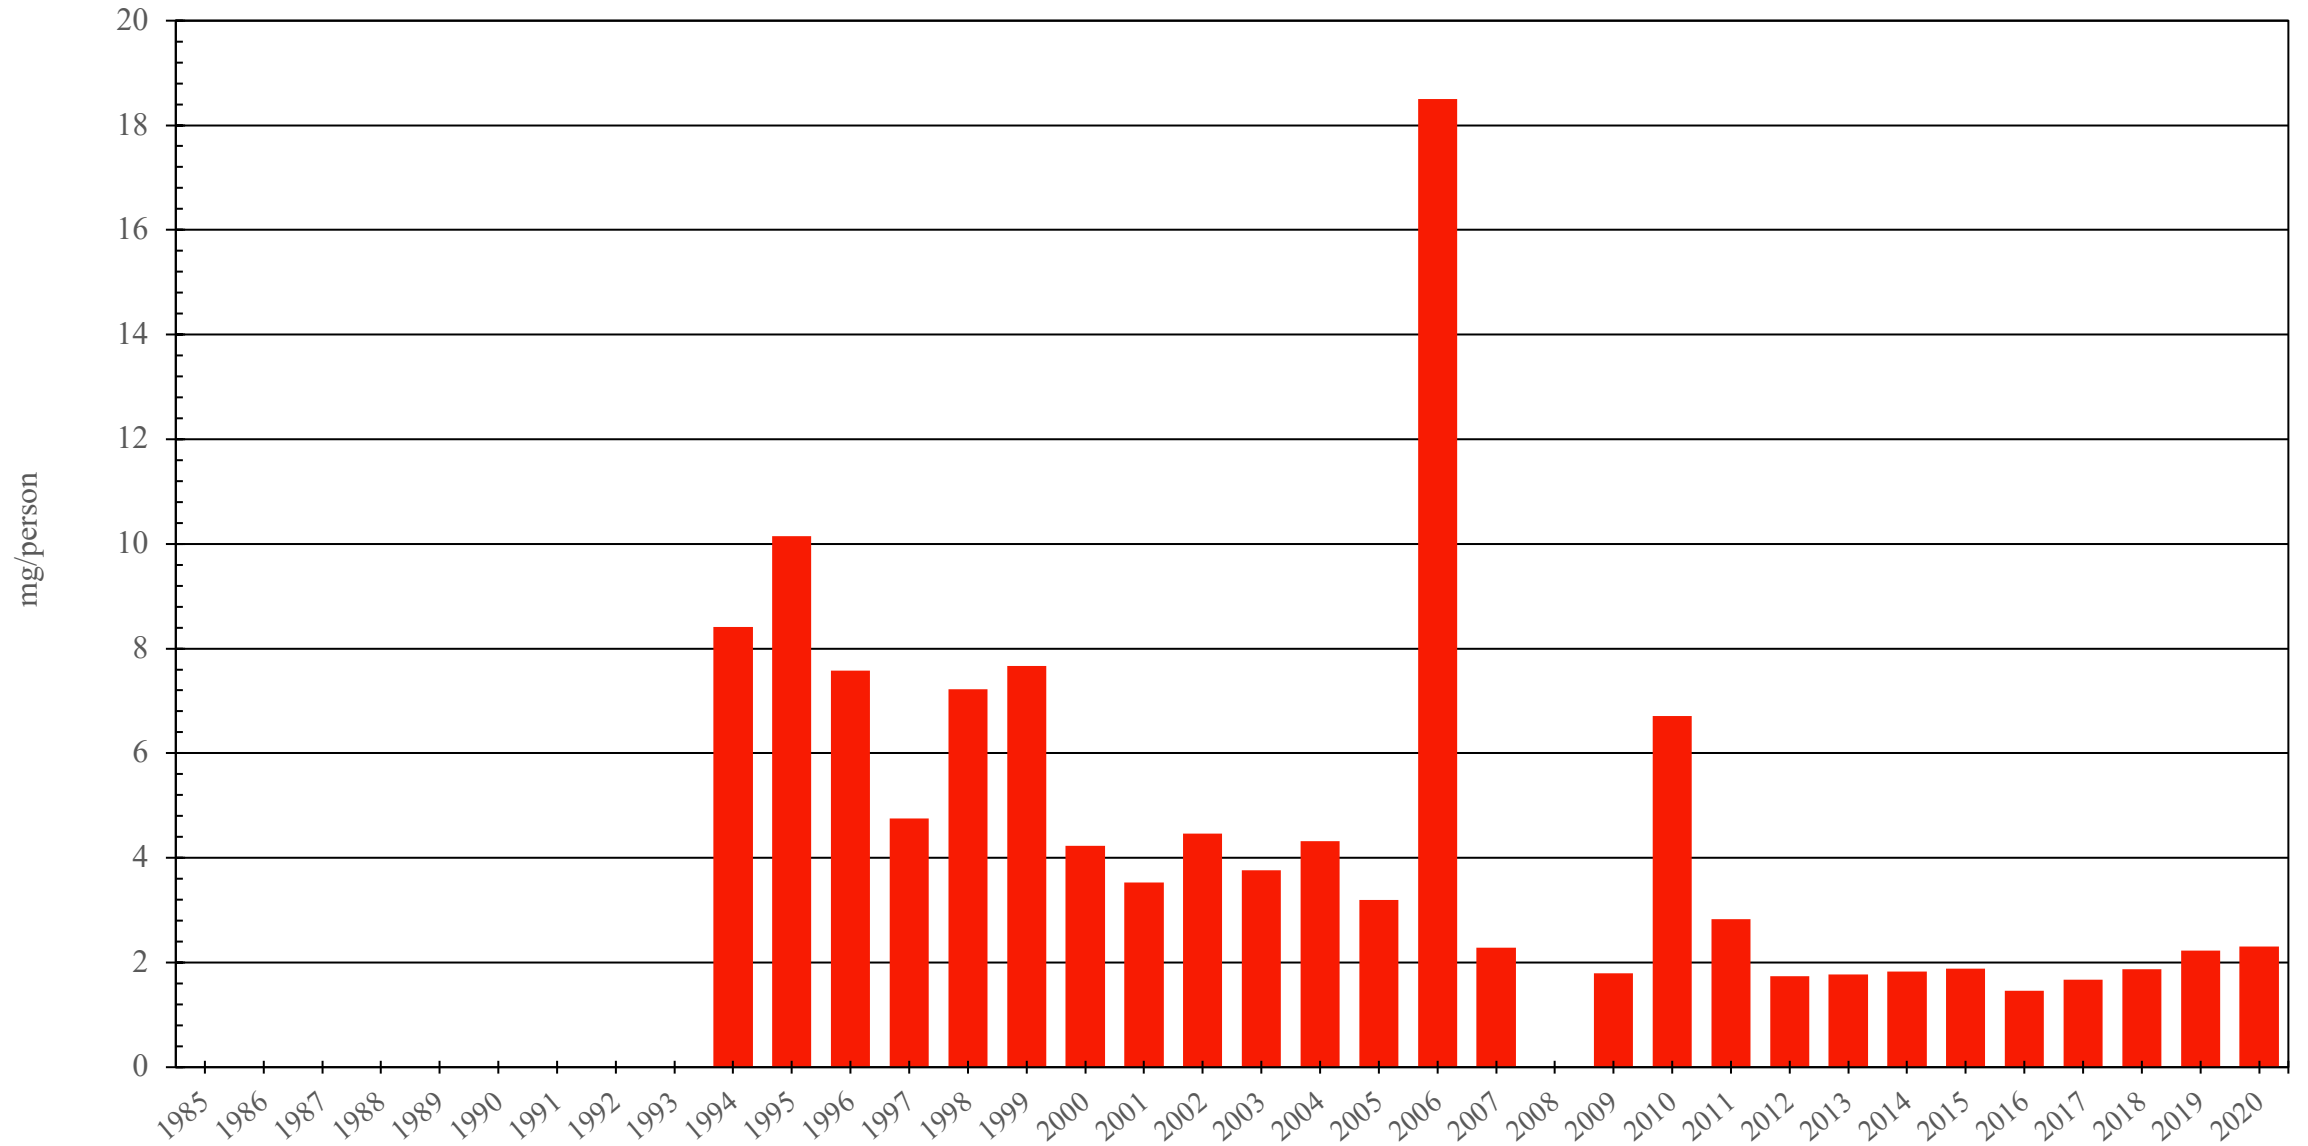

# Slovakia

Morphine Consumption (mg/person), 1985 - 2020

Sources: International Narcotics Control Board (data); The World Bank (population)

Created by: Walther Global Palliative Care & Supportive Oncology, Indiana University Simon Comprehensive Cancer Center, 2022