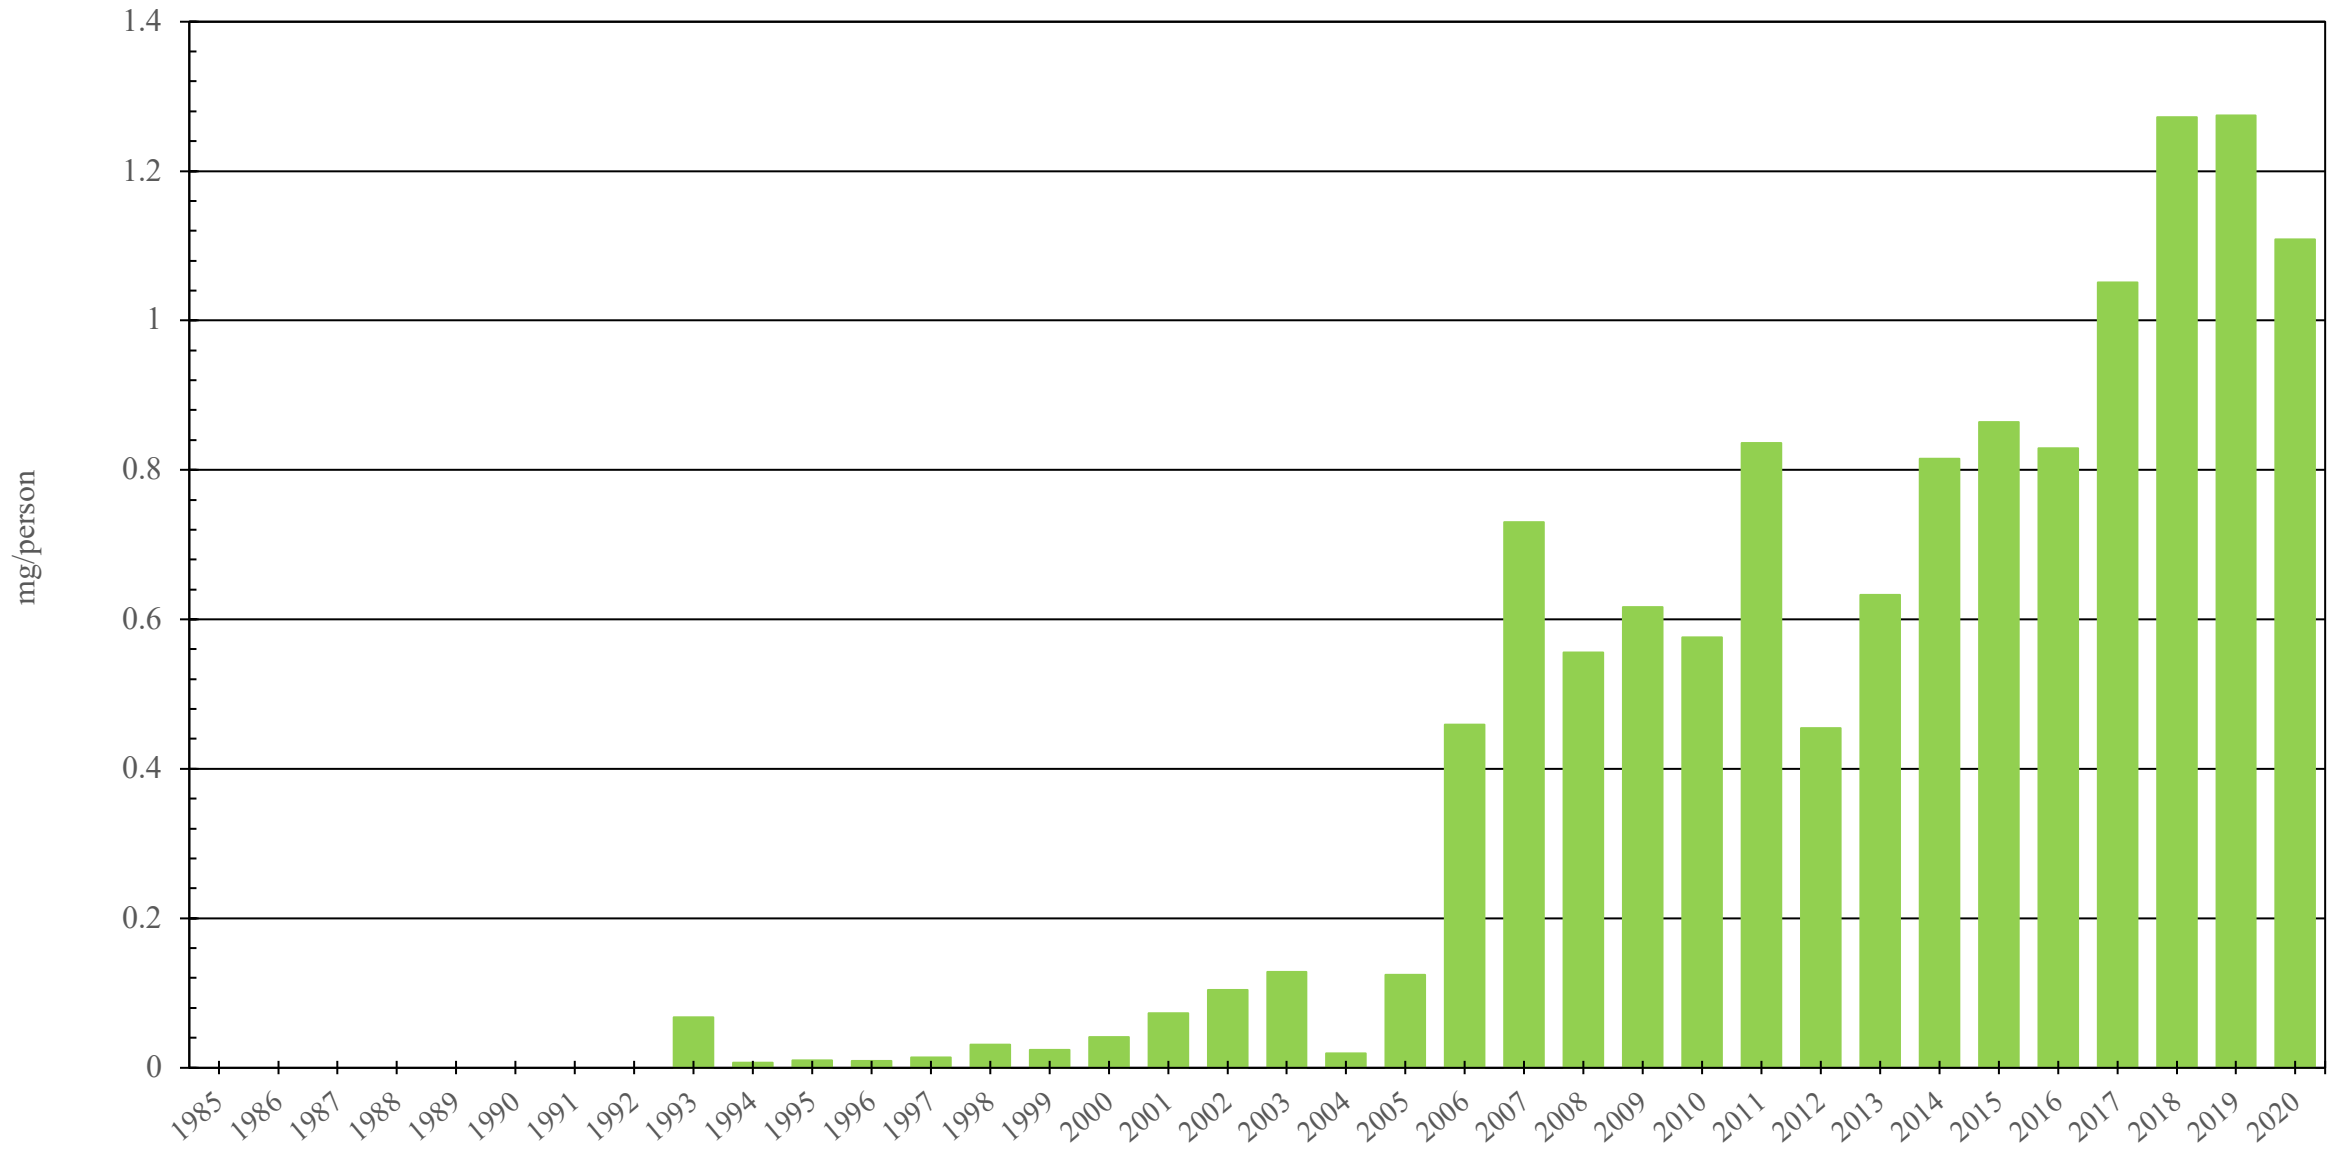

Slovakia

Fentanyl Consumption (mg/person), 1985 - 2020

Sources: International Narcotics Control Board (data); The World Bank (population)

Created by: Walther Global Palliative Care & Supportive Oncology, Indiana University Simon Comprehensive Cancer Center, 2022