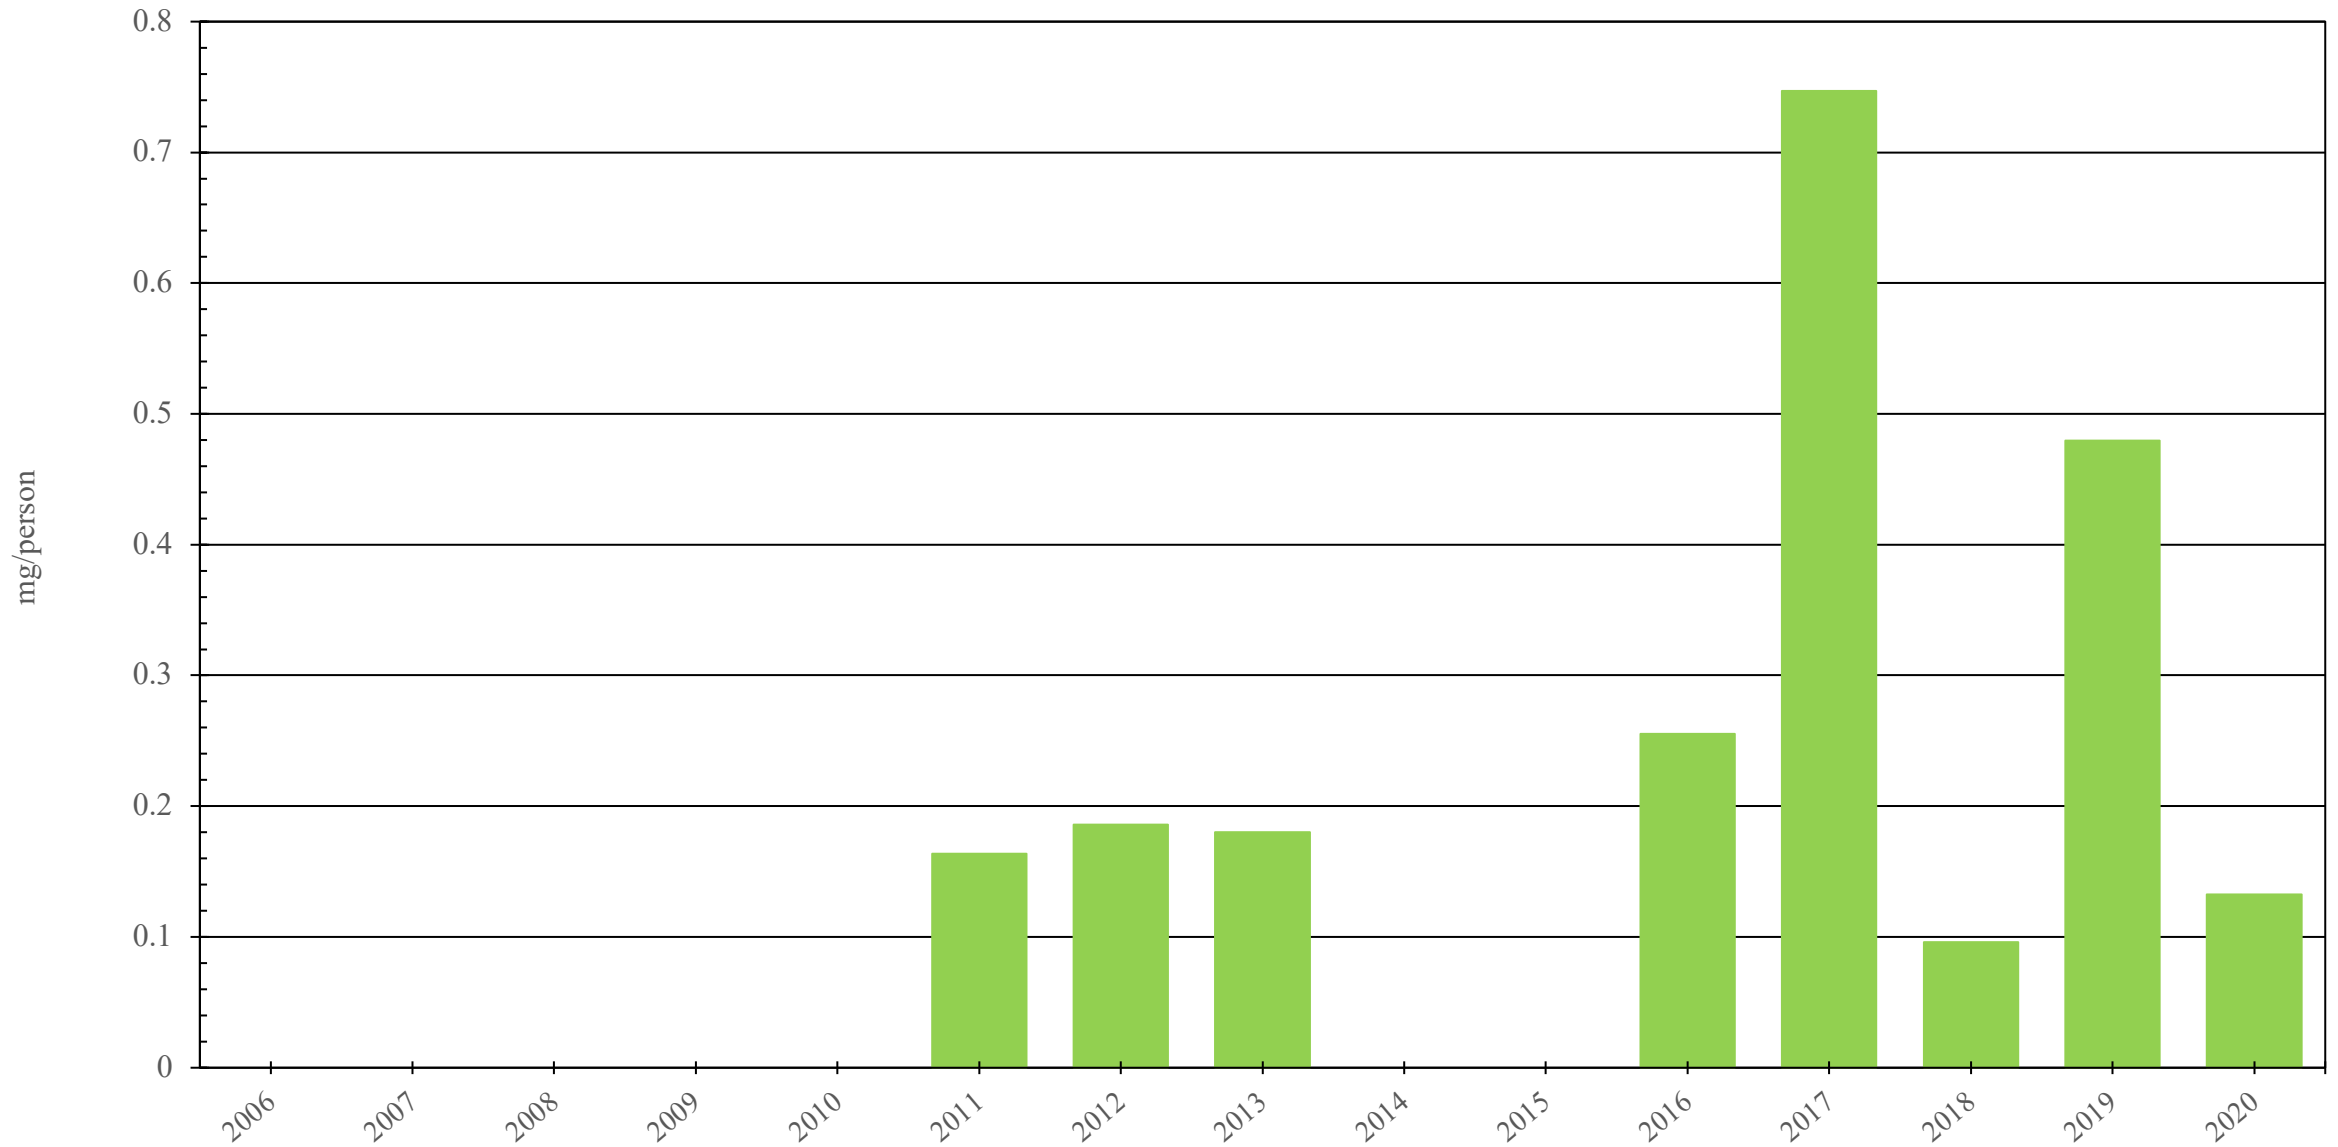

# Sint Maarten

Fentanyl Consumption (mg/person), 2006 - 2020

Sources: International Narcotics Control Board (data); The World Bank (population)

Created by: Walther Global Palliative Care & Supportive Oncology, Indiana University Simon Comprehensive Cancer Center, 2022