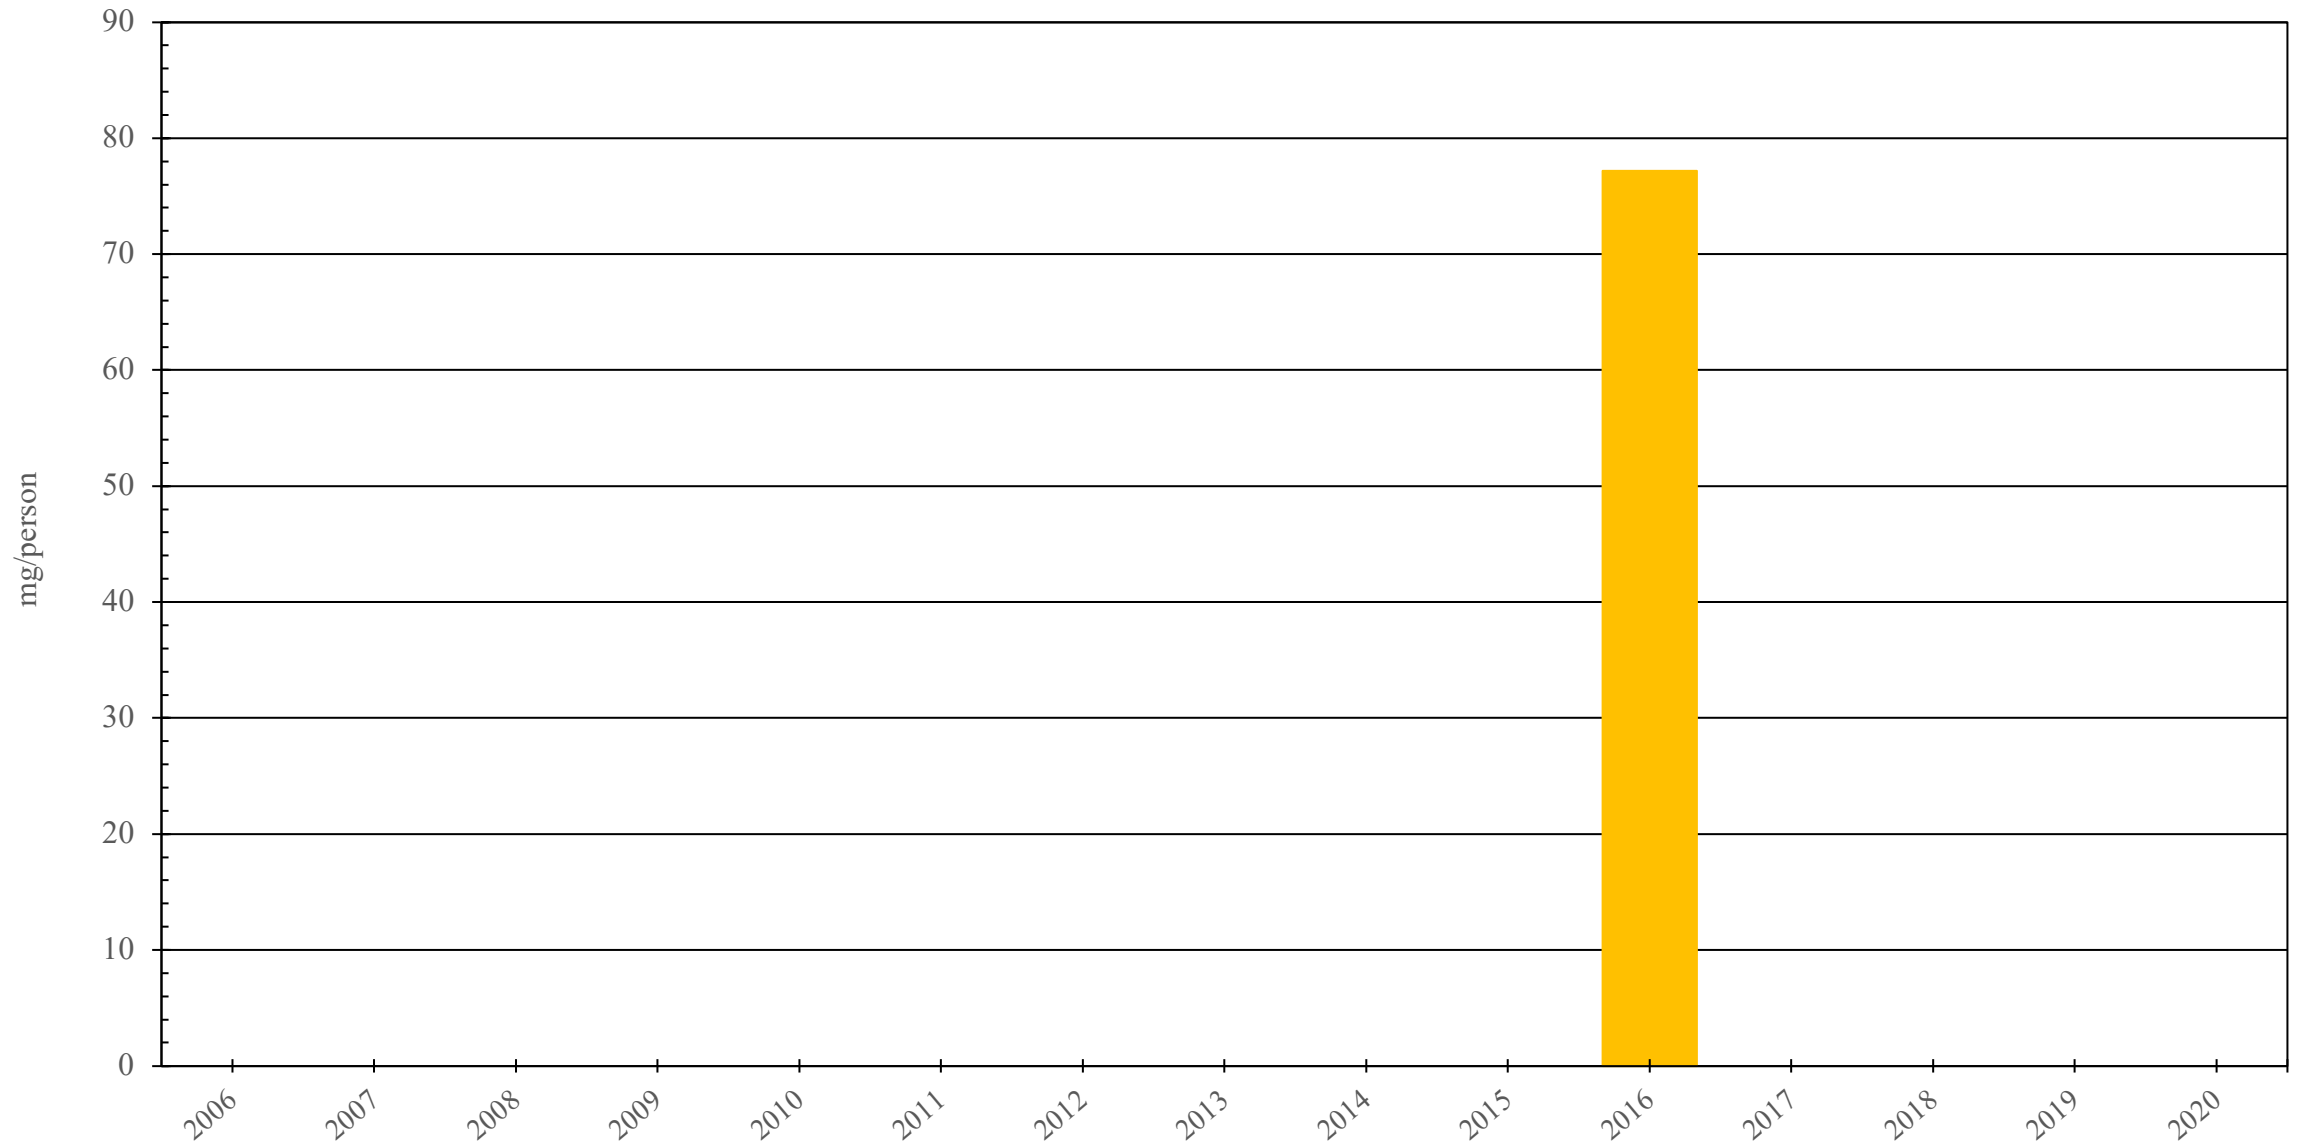

# Sint Maarten

Codeine Consumption (mg/person), 2006 - 2020

Sources: International Narcotics Control Board (data); The World Bank (population)

Created by: Walther Global Palliative Care & Supportive Oncology, Indiana University Simon Comprehensive Cancer Center, 2022