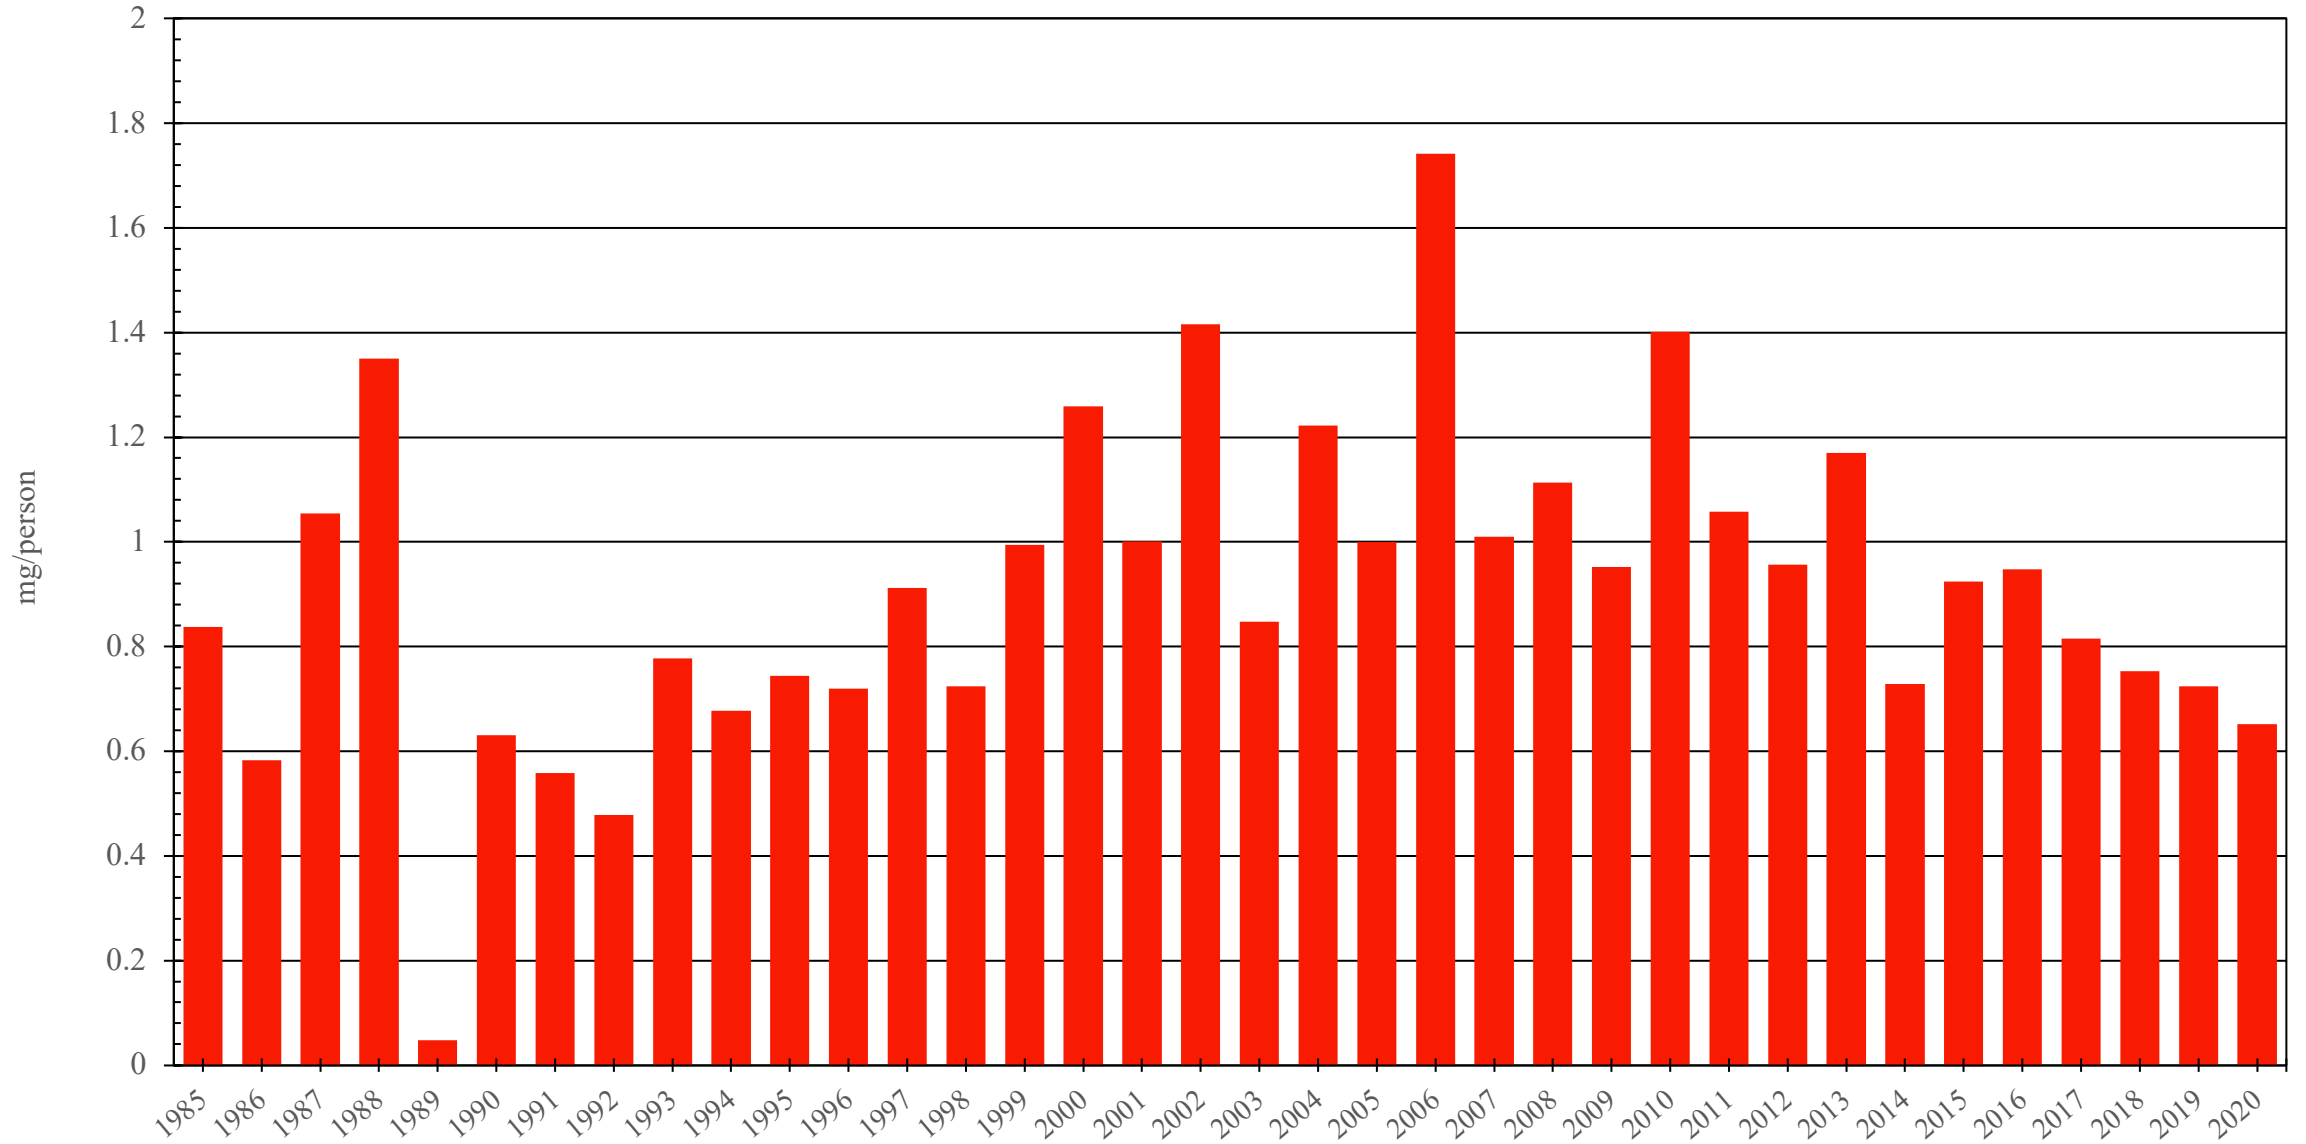

# Singapore

Morphine Consumption (mg/person), 1985 - 2020

Sources: International Narcotics Control Board (data); The World Bank (population)

Created by: Walther Global Palliative Care & Supportive Oncology, Indiana University Simon Comprehensive Cancer Center, 2022