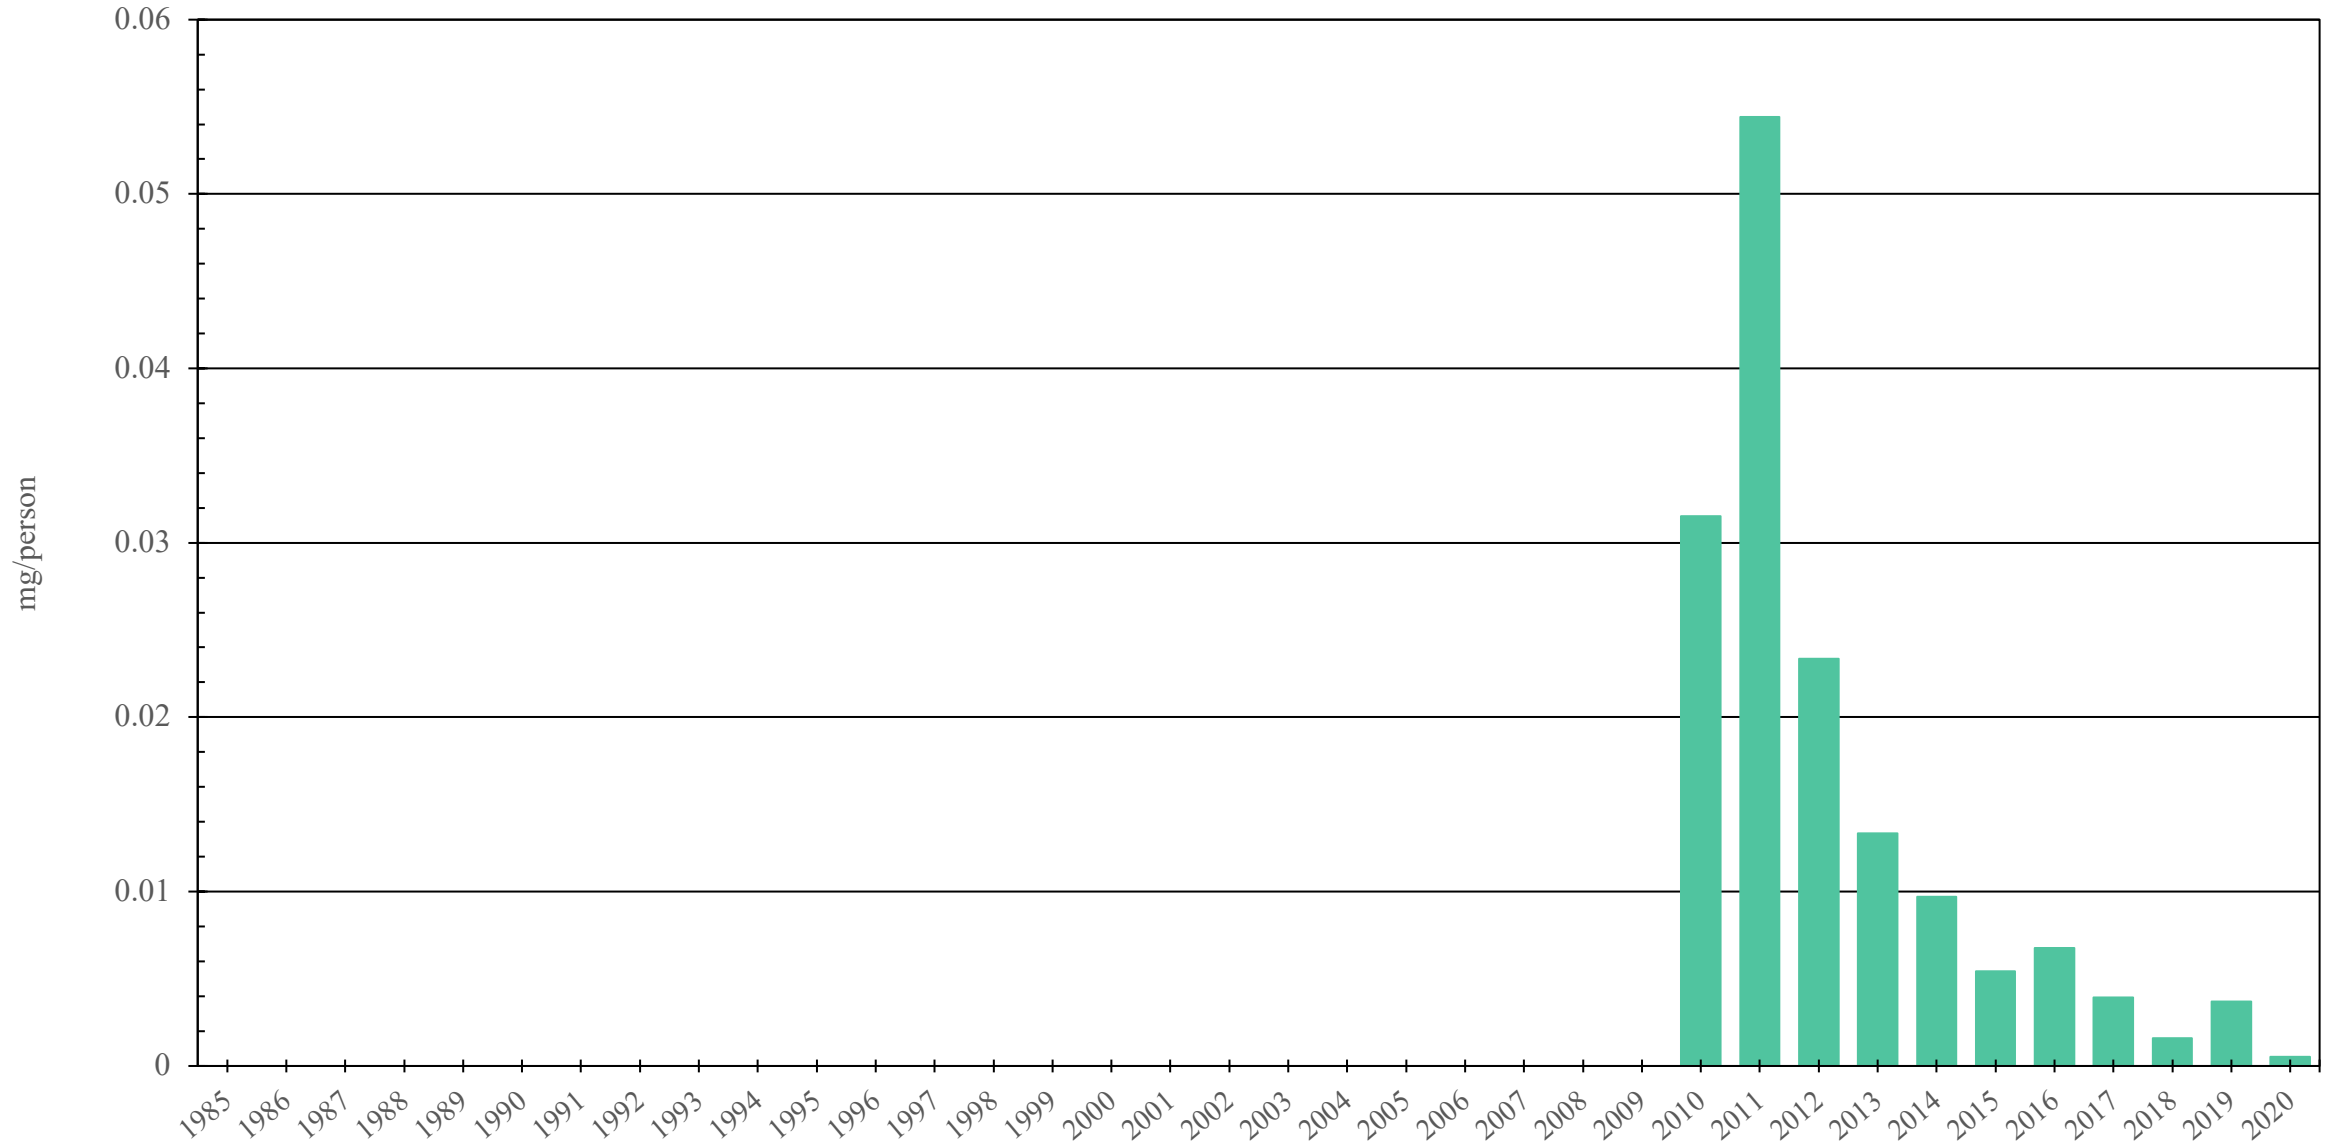

Singapore

Hydromorphone Consumption (mg/person), 1985 - 2020

Sources: International Narcotics Control Board (data); The World Bank (population)

Created by: Walther Global Palliative Care & Supportive Oncology, Indiana University Simon Comprehensive Cancer Center, 2022