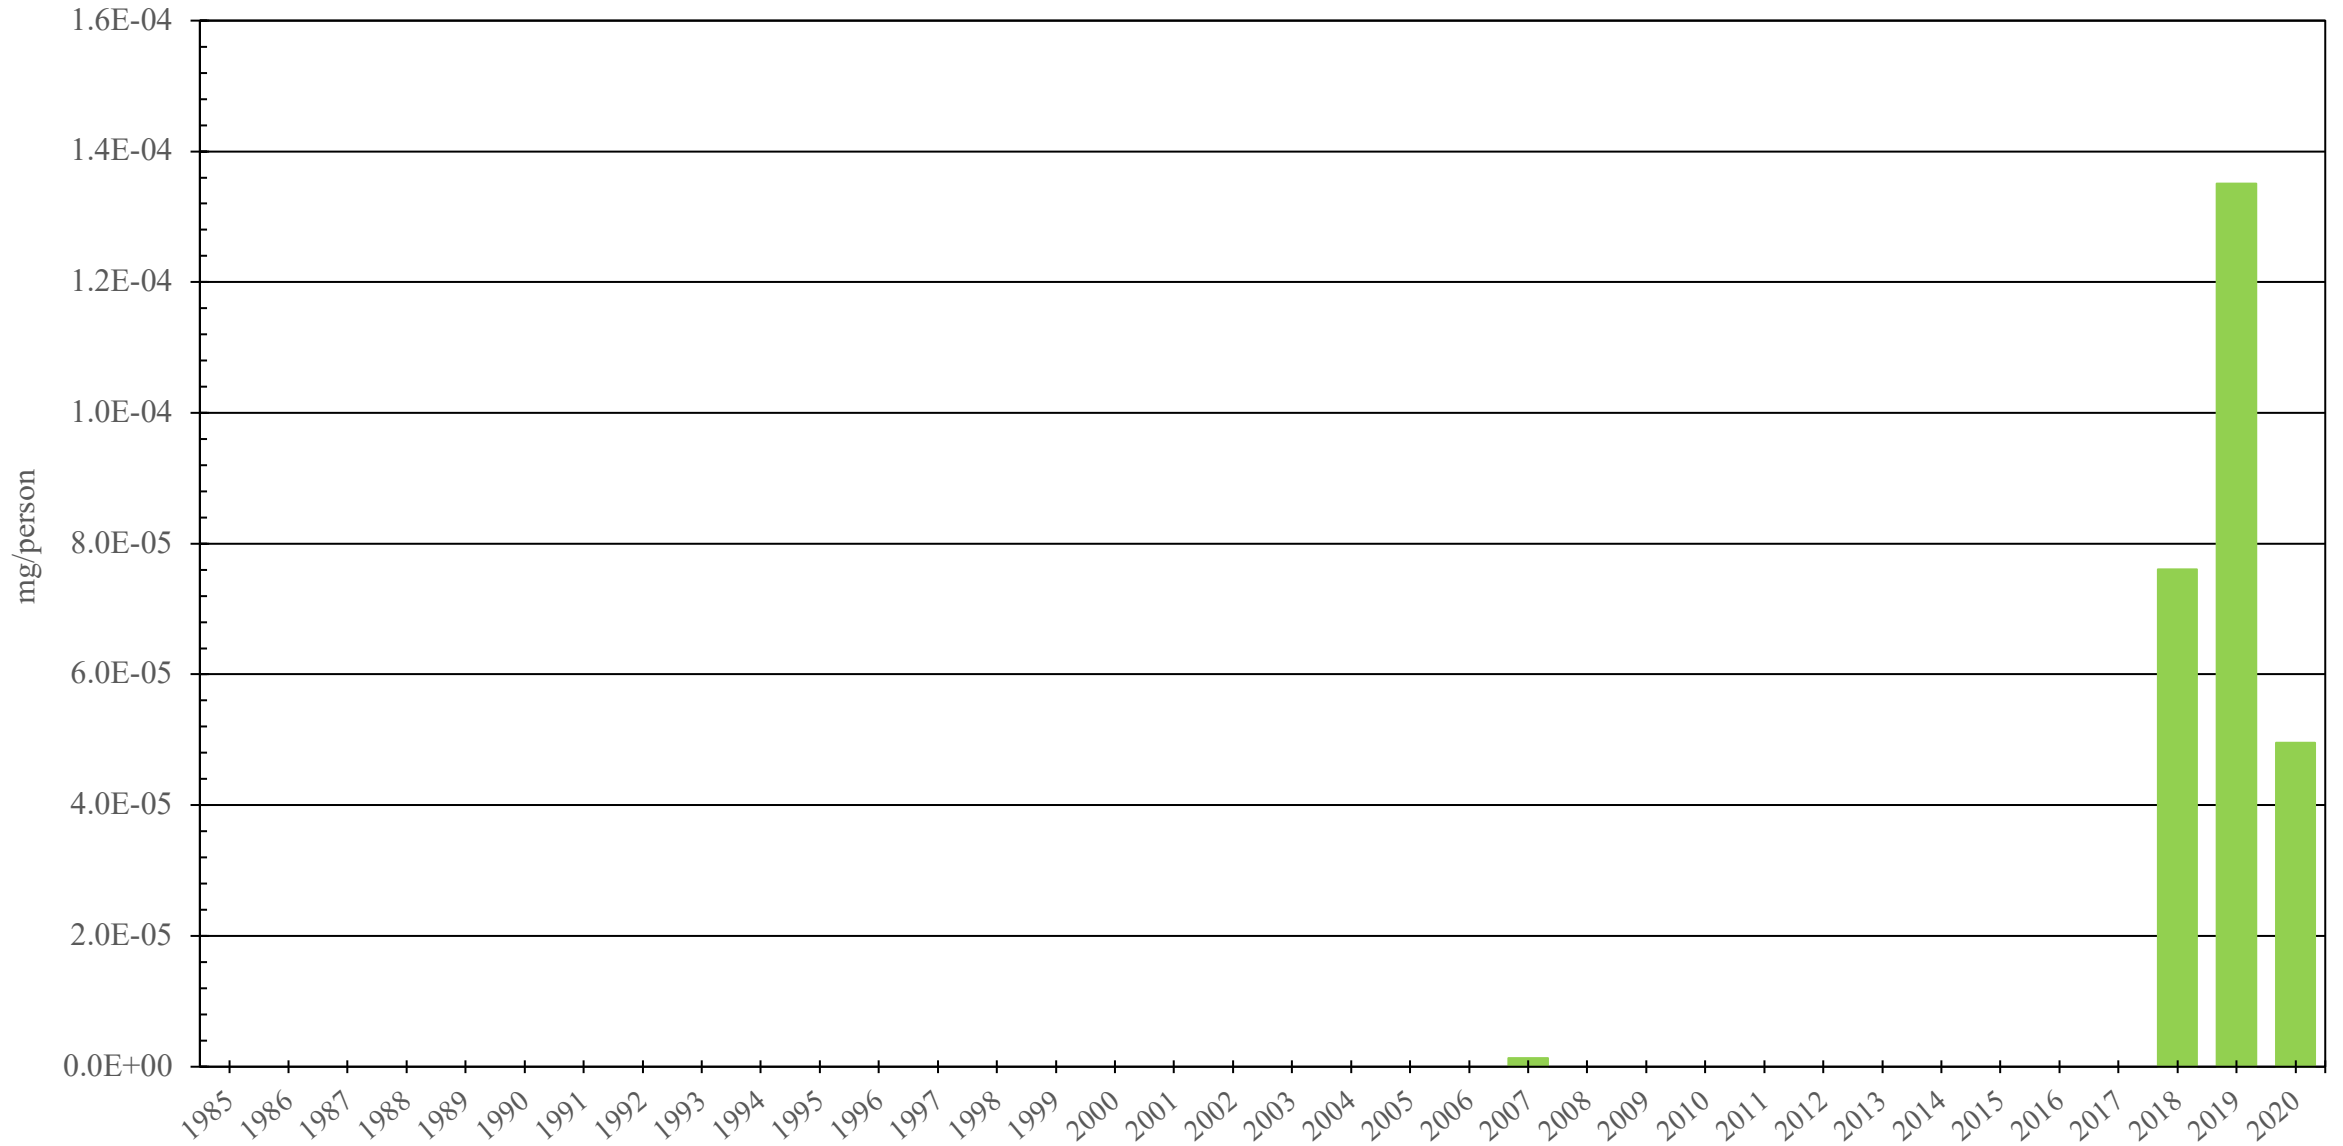

Sierra Leone

Fentanyl Consumption (mg/person), 1985 - 2020

Sources: International Narcotics Control Board (data); The World Bank (population)

Created by: Walther Global Palliative Care & Supportive Oncology, Indiana University Simon Comprehensive Cancer Center, 2022