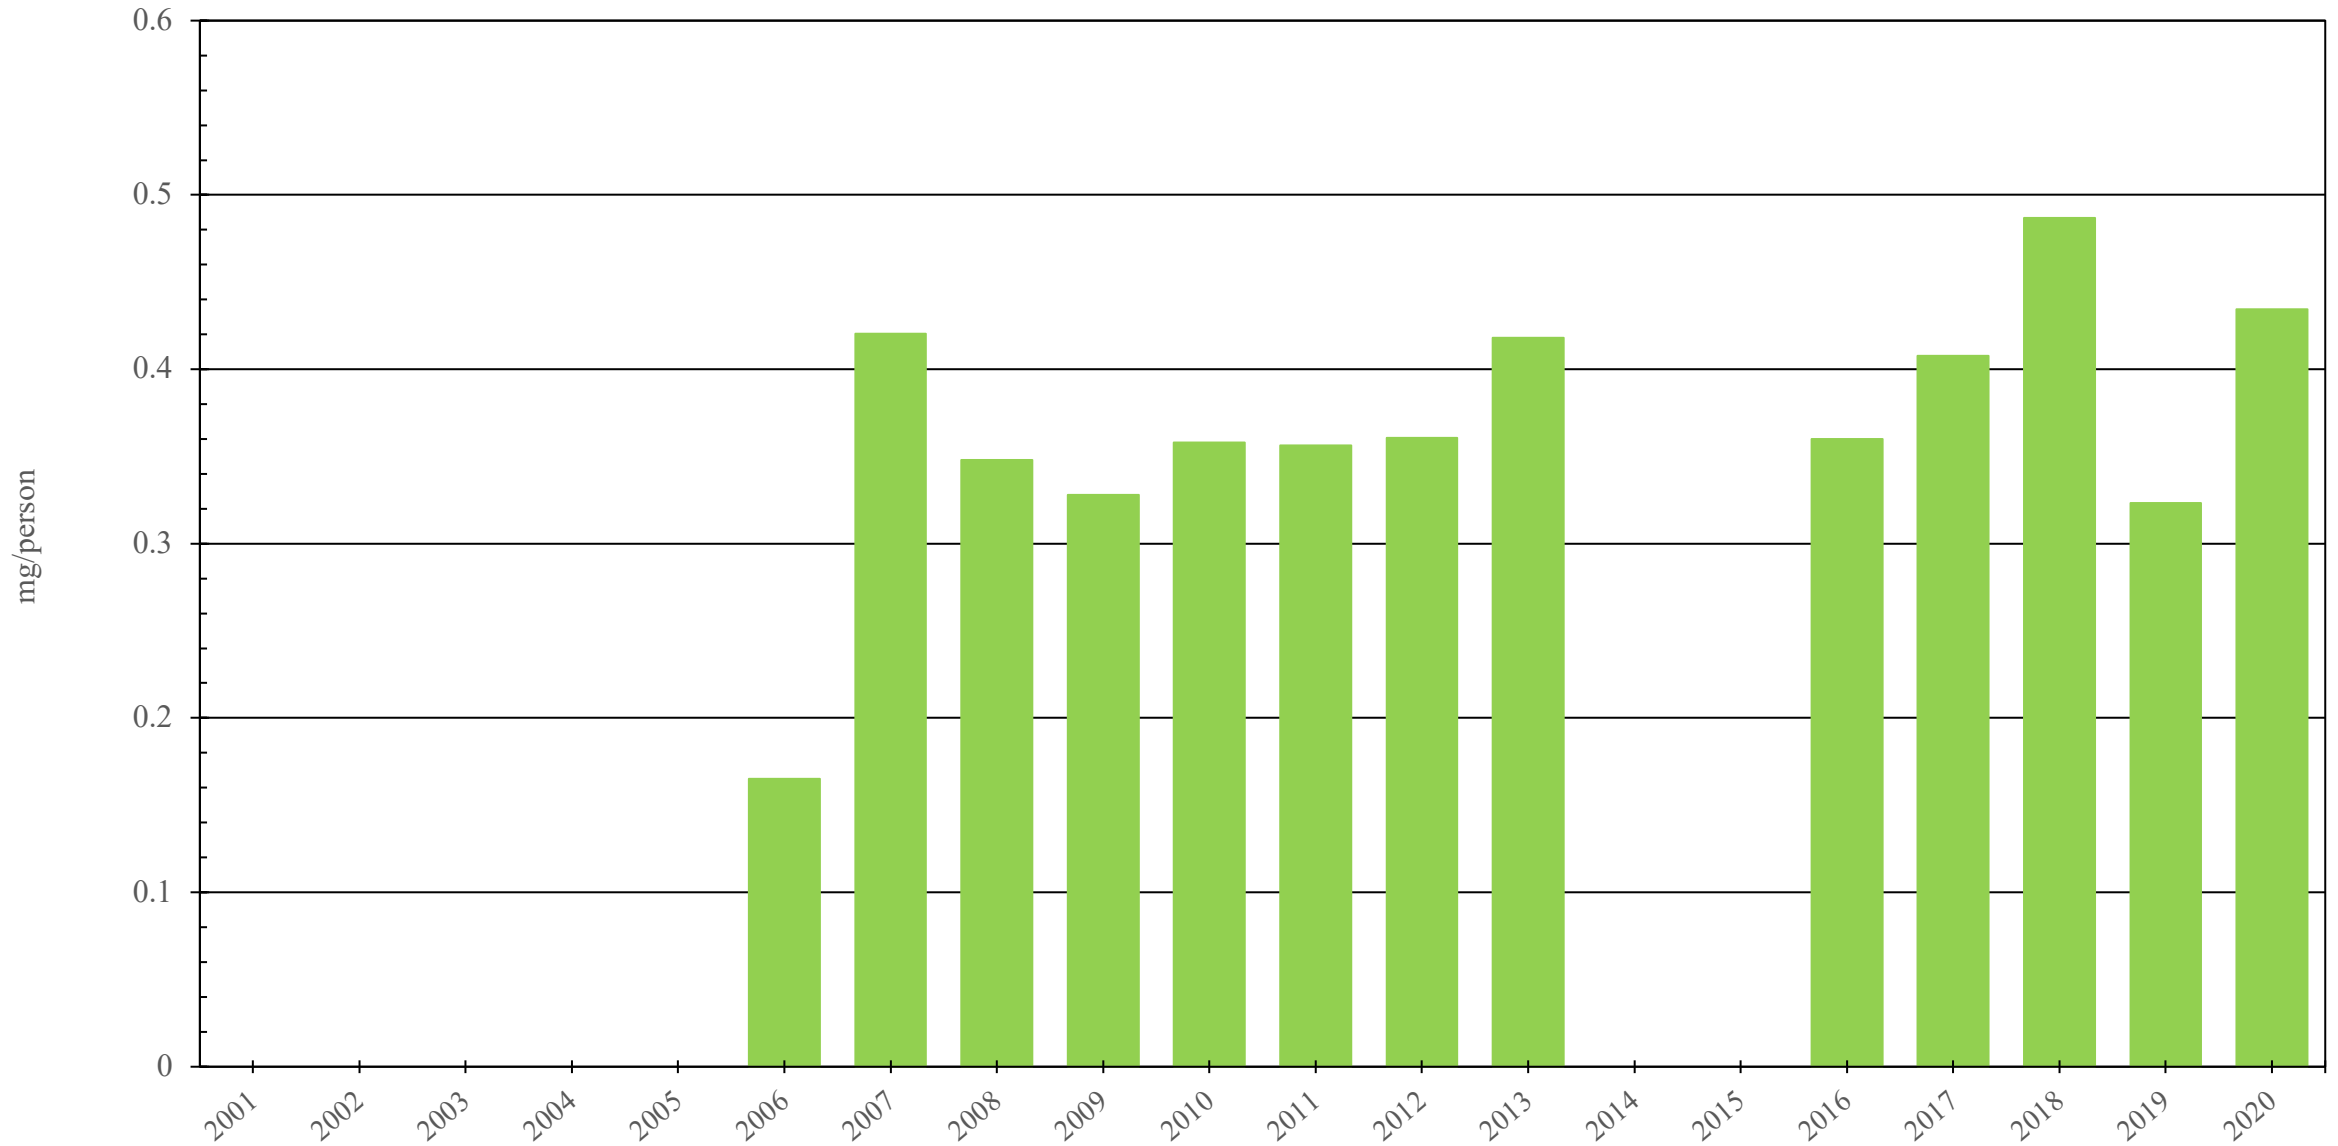

Serbia

Fentanyl Consumption (mg/person), 2001 - 2020

Sources: International Narcotics Control Board (data); The World Bank (population)

Created by: Walther Global Palliative Care & Supportive Oncology, Indiana University Simon Comprehensive Cancer Center, 2022