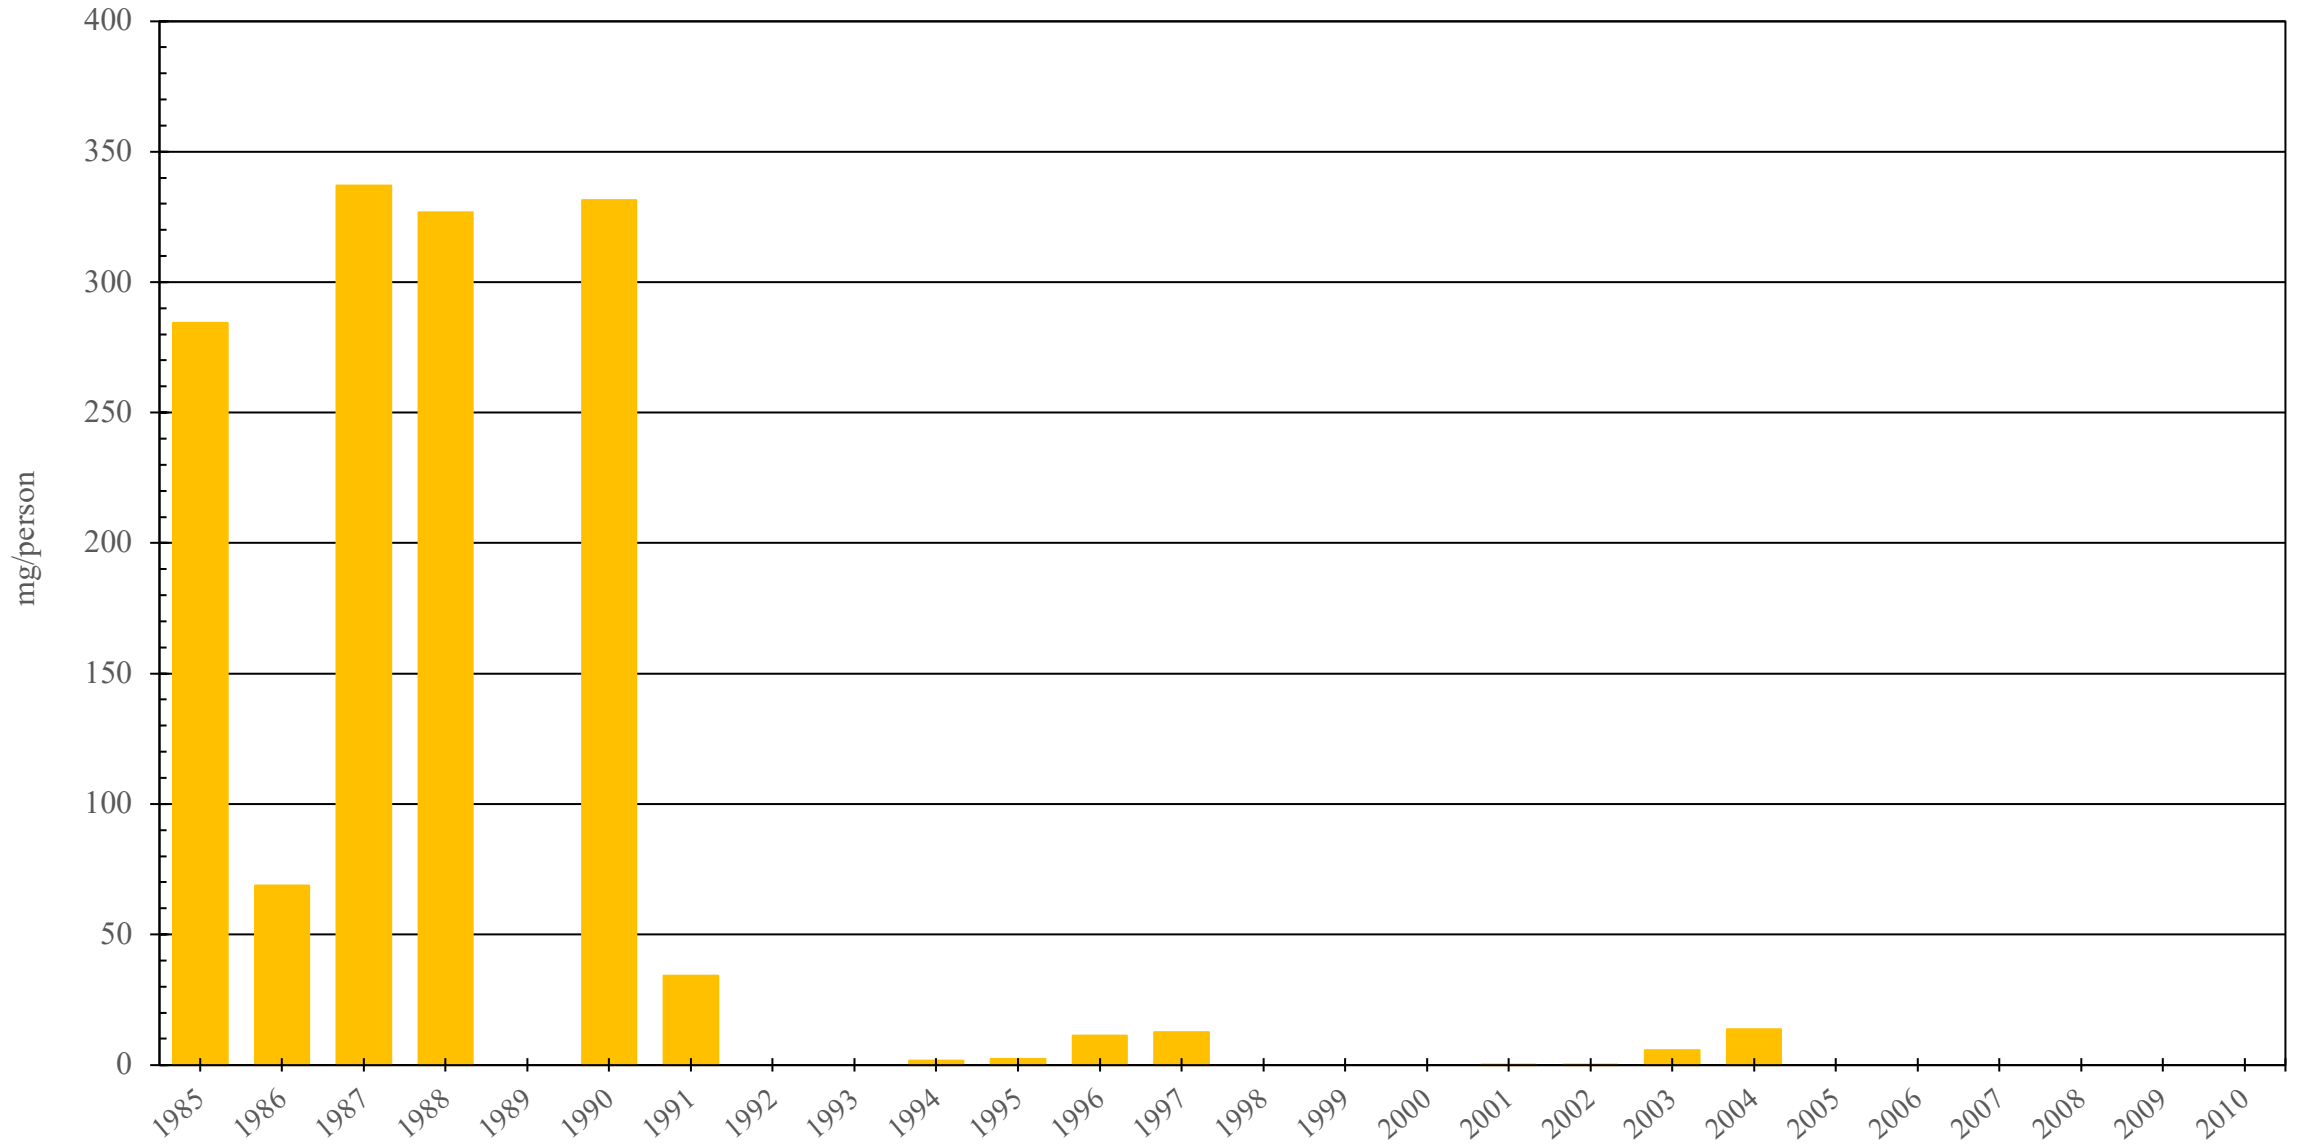

Serbia and Montenegro (Historical)

Codeine Consumption (mg/person), 1985 - 2010

Sources: International Narcotics Control Board (data); The World Bank (population)

Created by: Walther Global Palliative Care & Supportive Oncology, Indiana University Simon Comprehensive Cancer Center, 2022