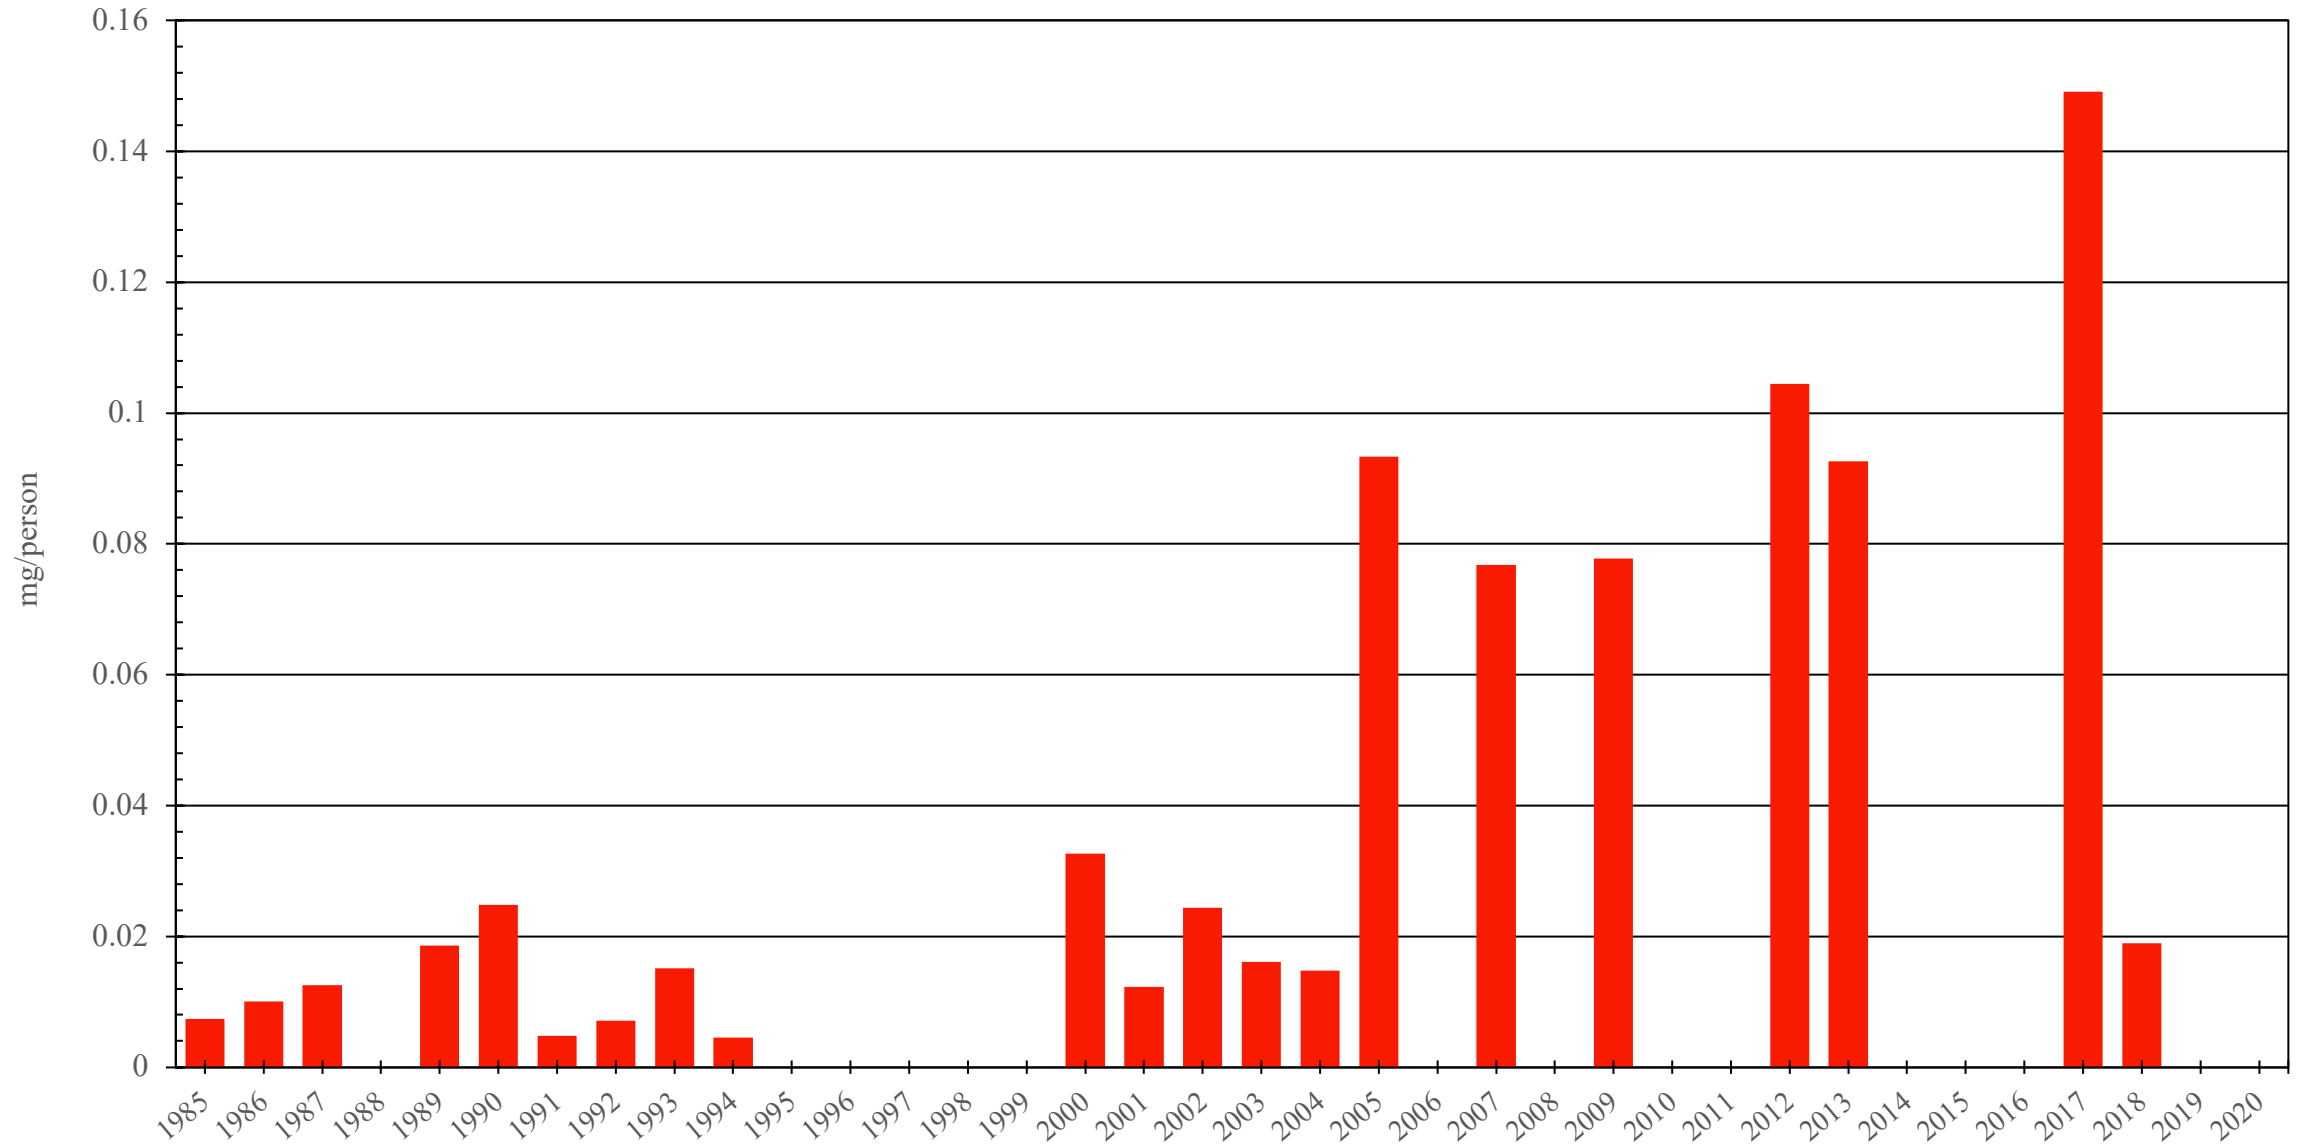

# Senegal

Morphine Consumption (mg/person), 1985 - 2020

Sources: International Narcotics Control Board (data); United Nations Statistics Division (population)

Created by: Walther Global Palliative Care & Supportive Oncology, Indiana University Simon Comprehensive Cancer Center, 2022