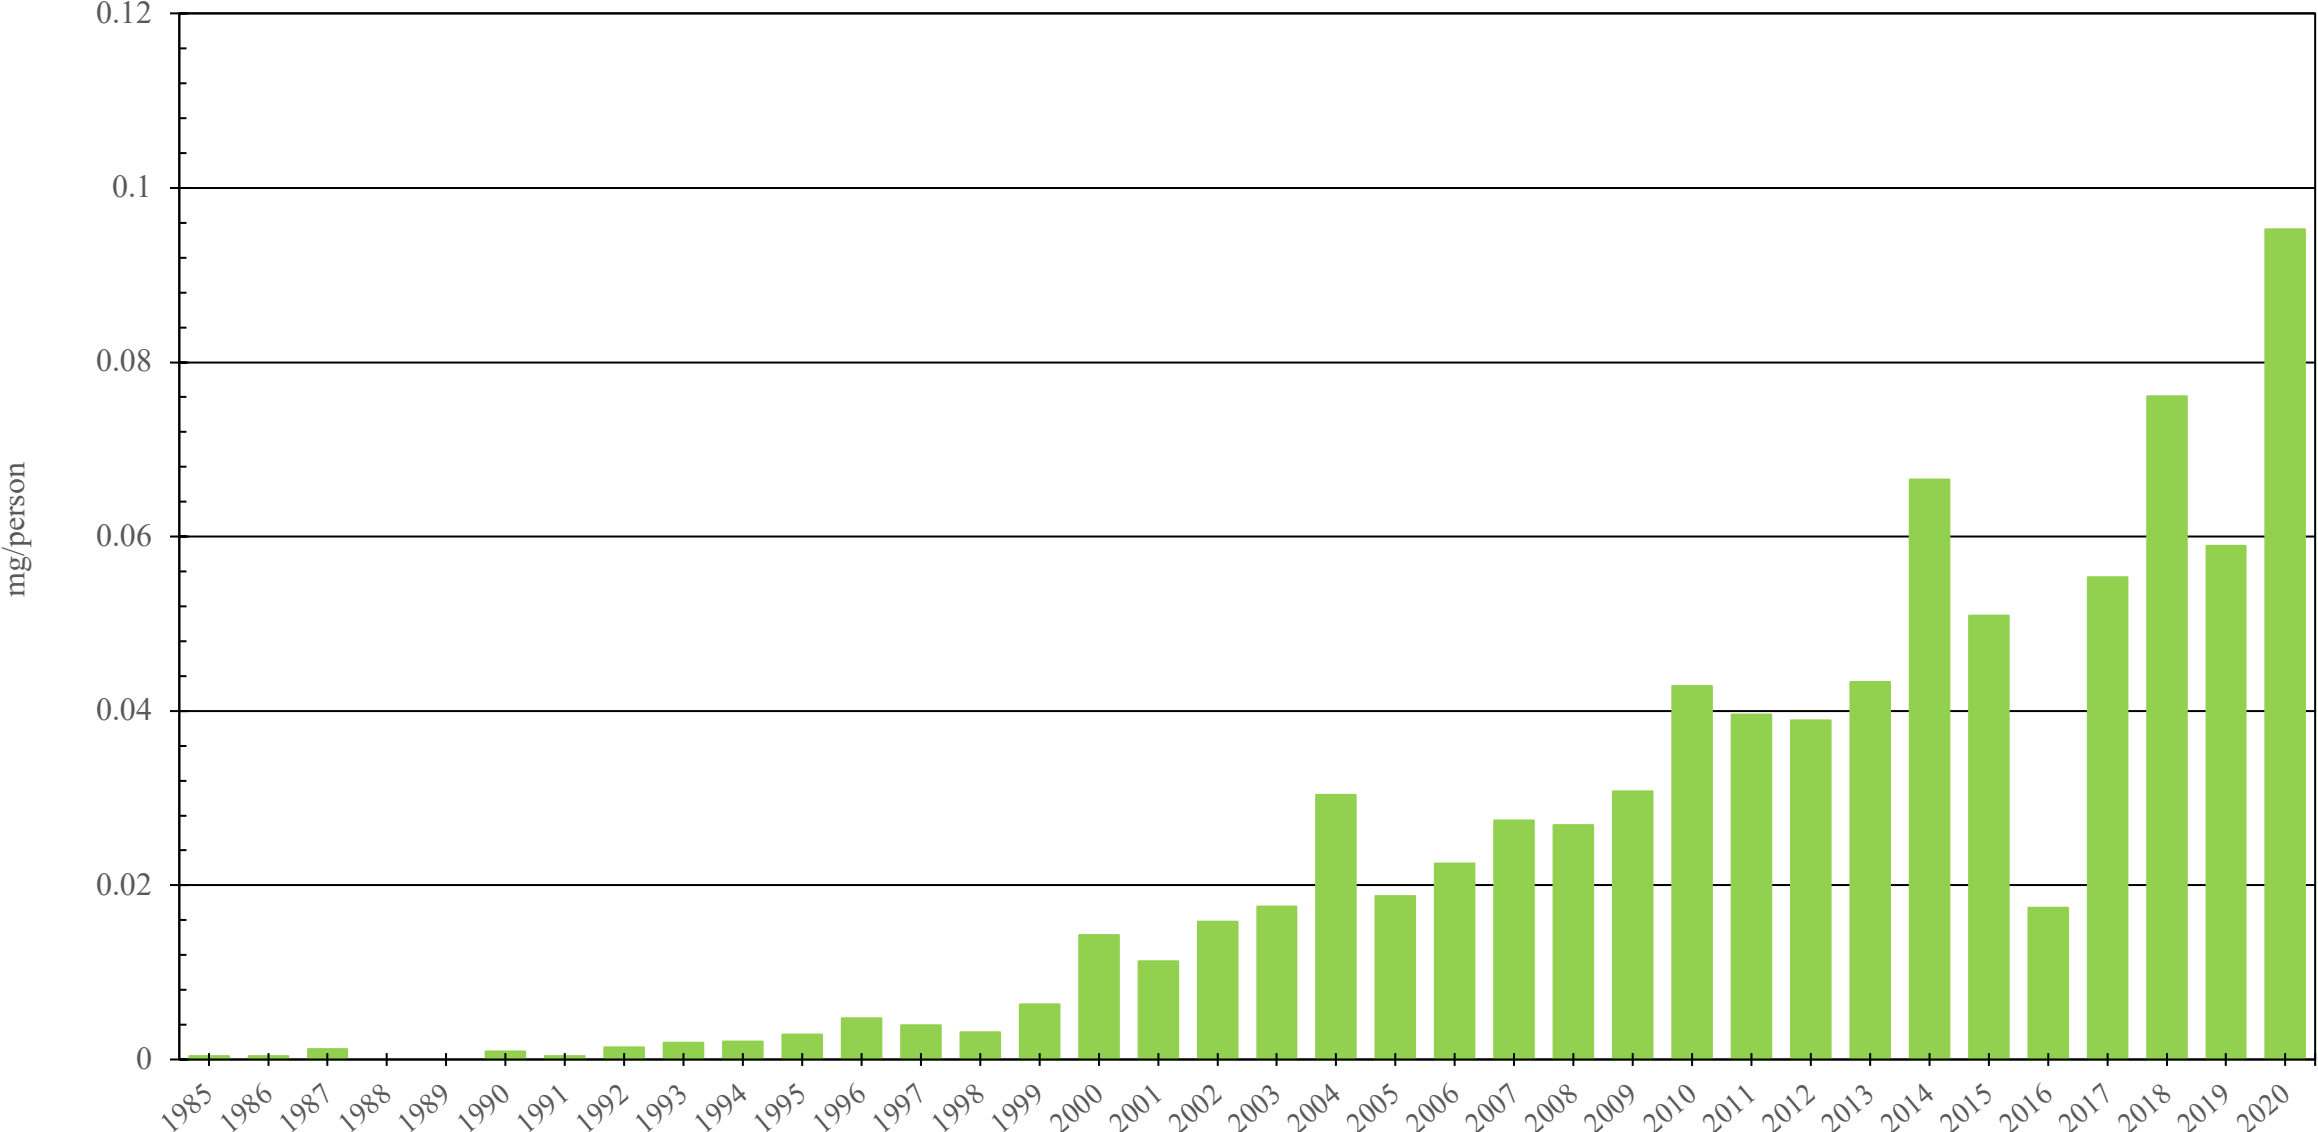

Saudi Arabia

Fentanyl Consumption (mg/person), 1985 - 2020

Sources: International Narcotics Control Board (data); The World Bank (population)
Created by: Walther Global Palliative Care & Supportive Oncology, Indiana University Simon Comprehensive Cancer Center, 2022