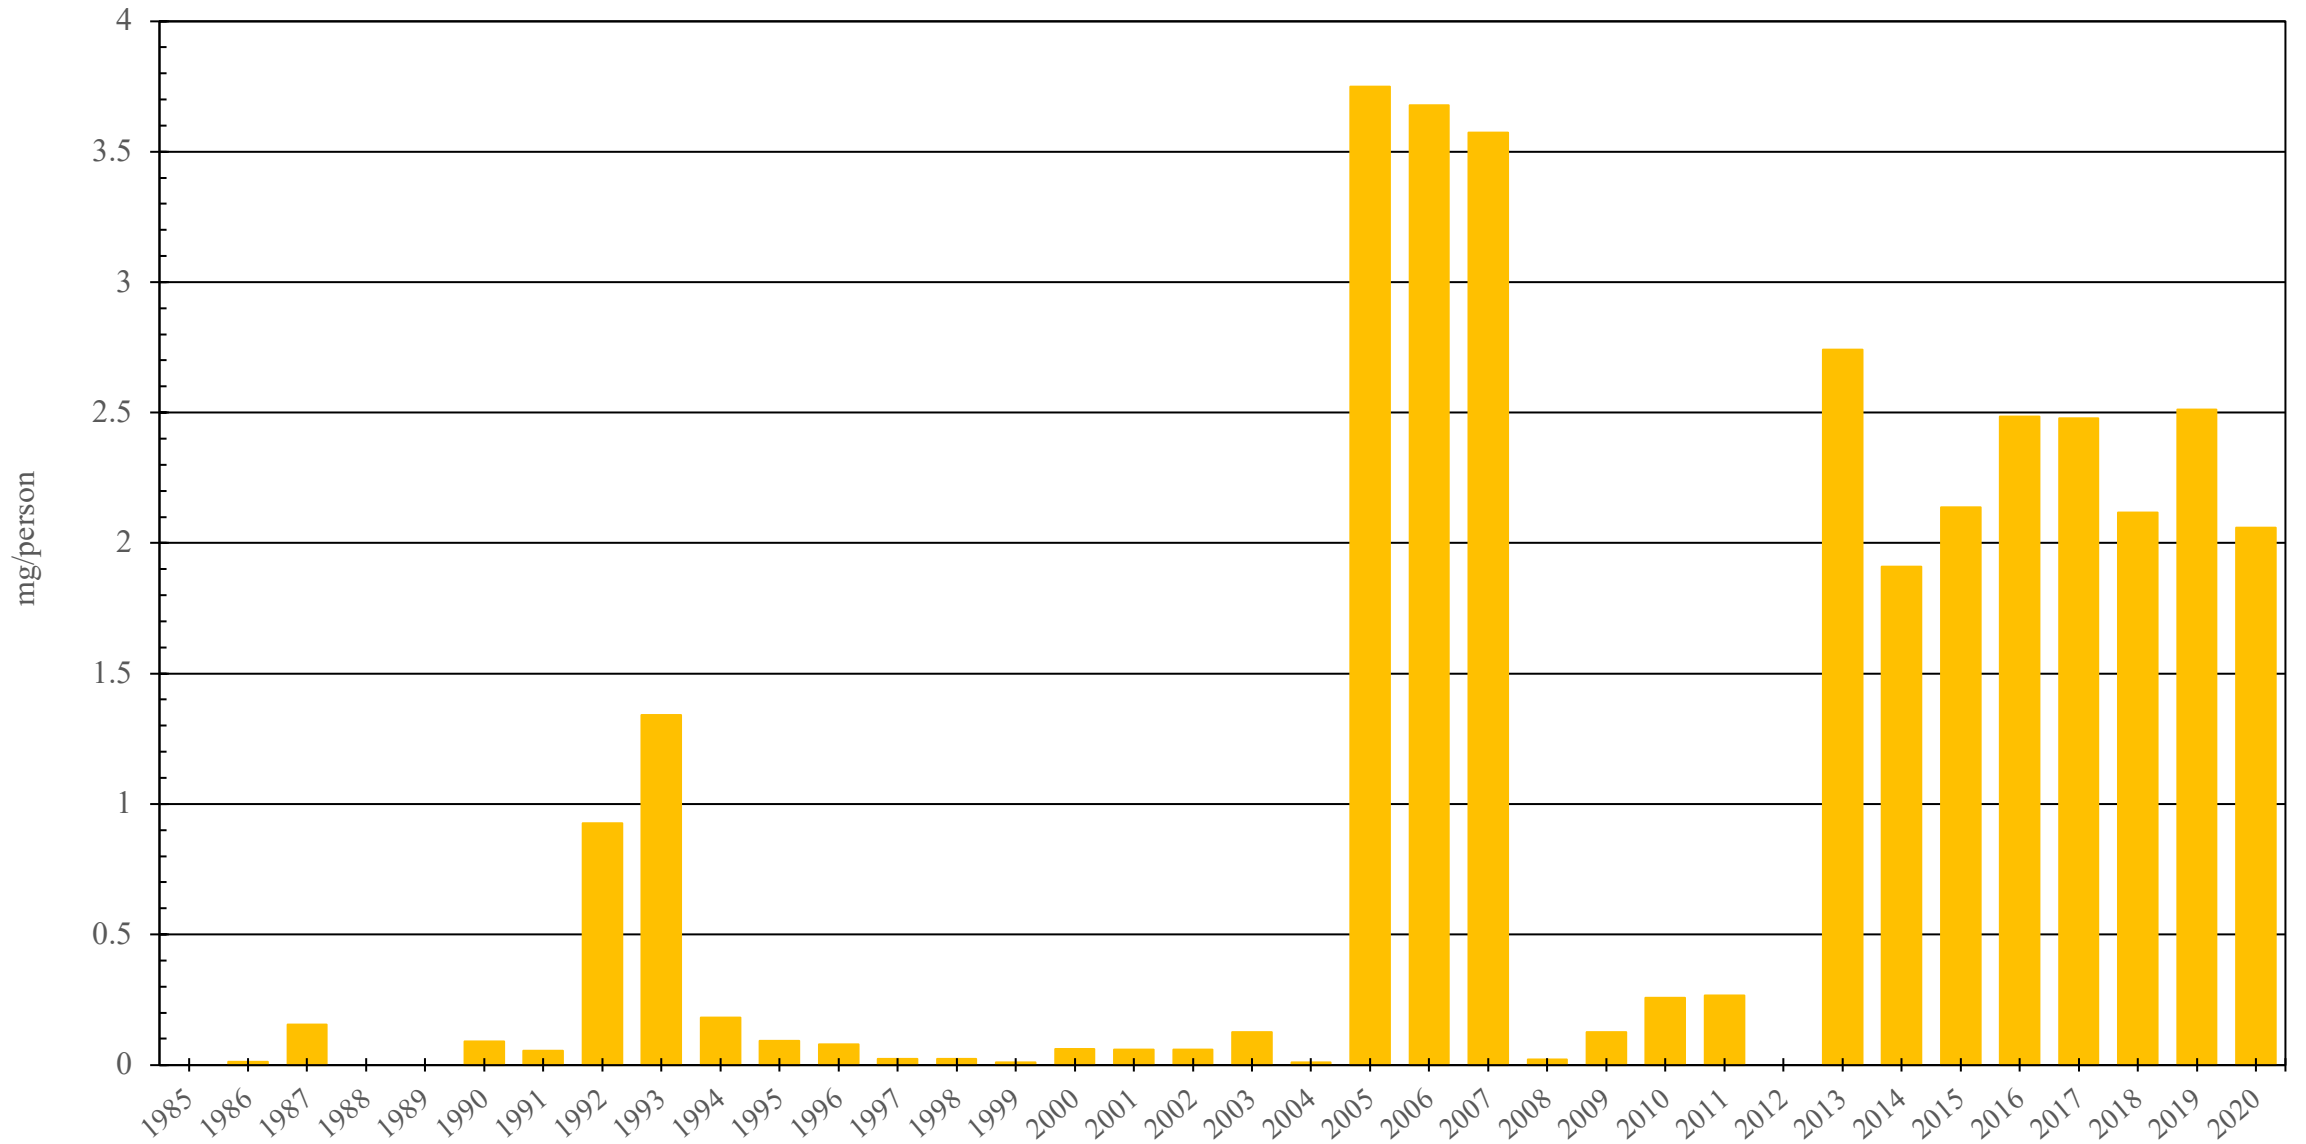

# Saudi Arabia

Codeine Consumption (mg/person), 1985 - 2020

Sources: International Narcotics Control Board (data); The World Bank (population)

Created by: Walther Global Palliative Care & Supportive Oncology, Indiana University Simon Comprehensive Cancer Center, 2022