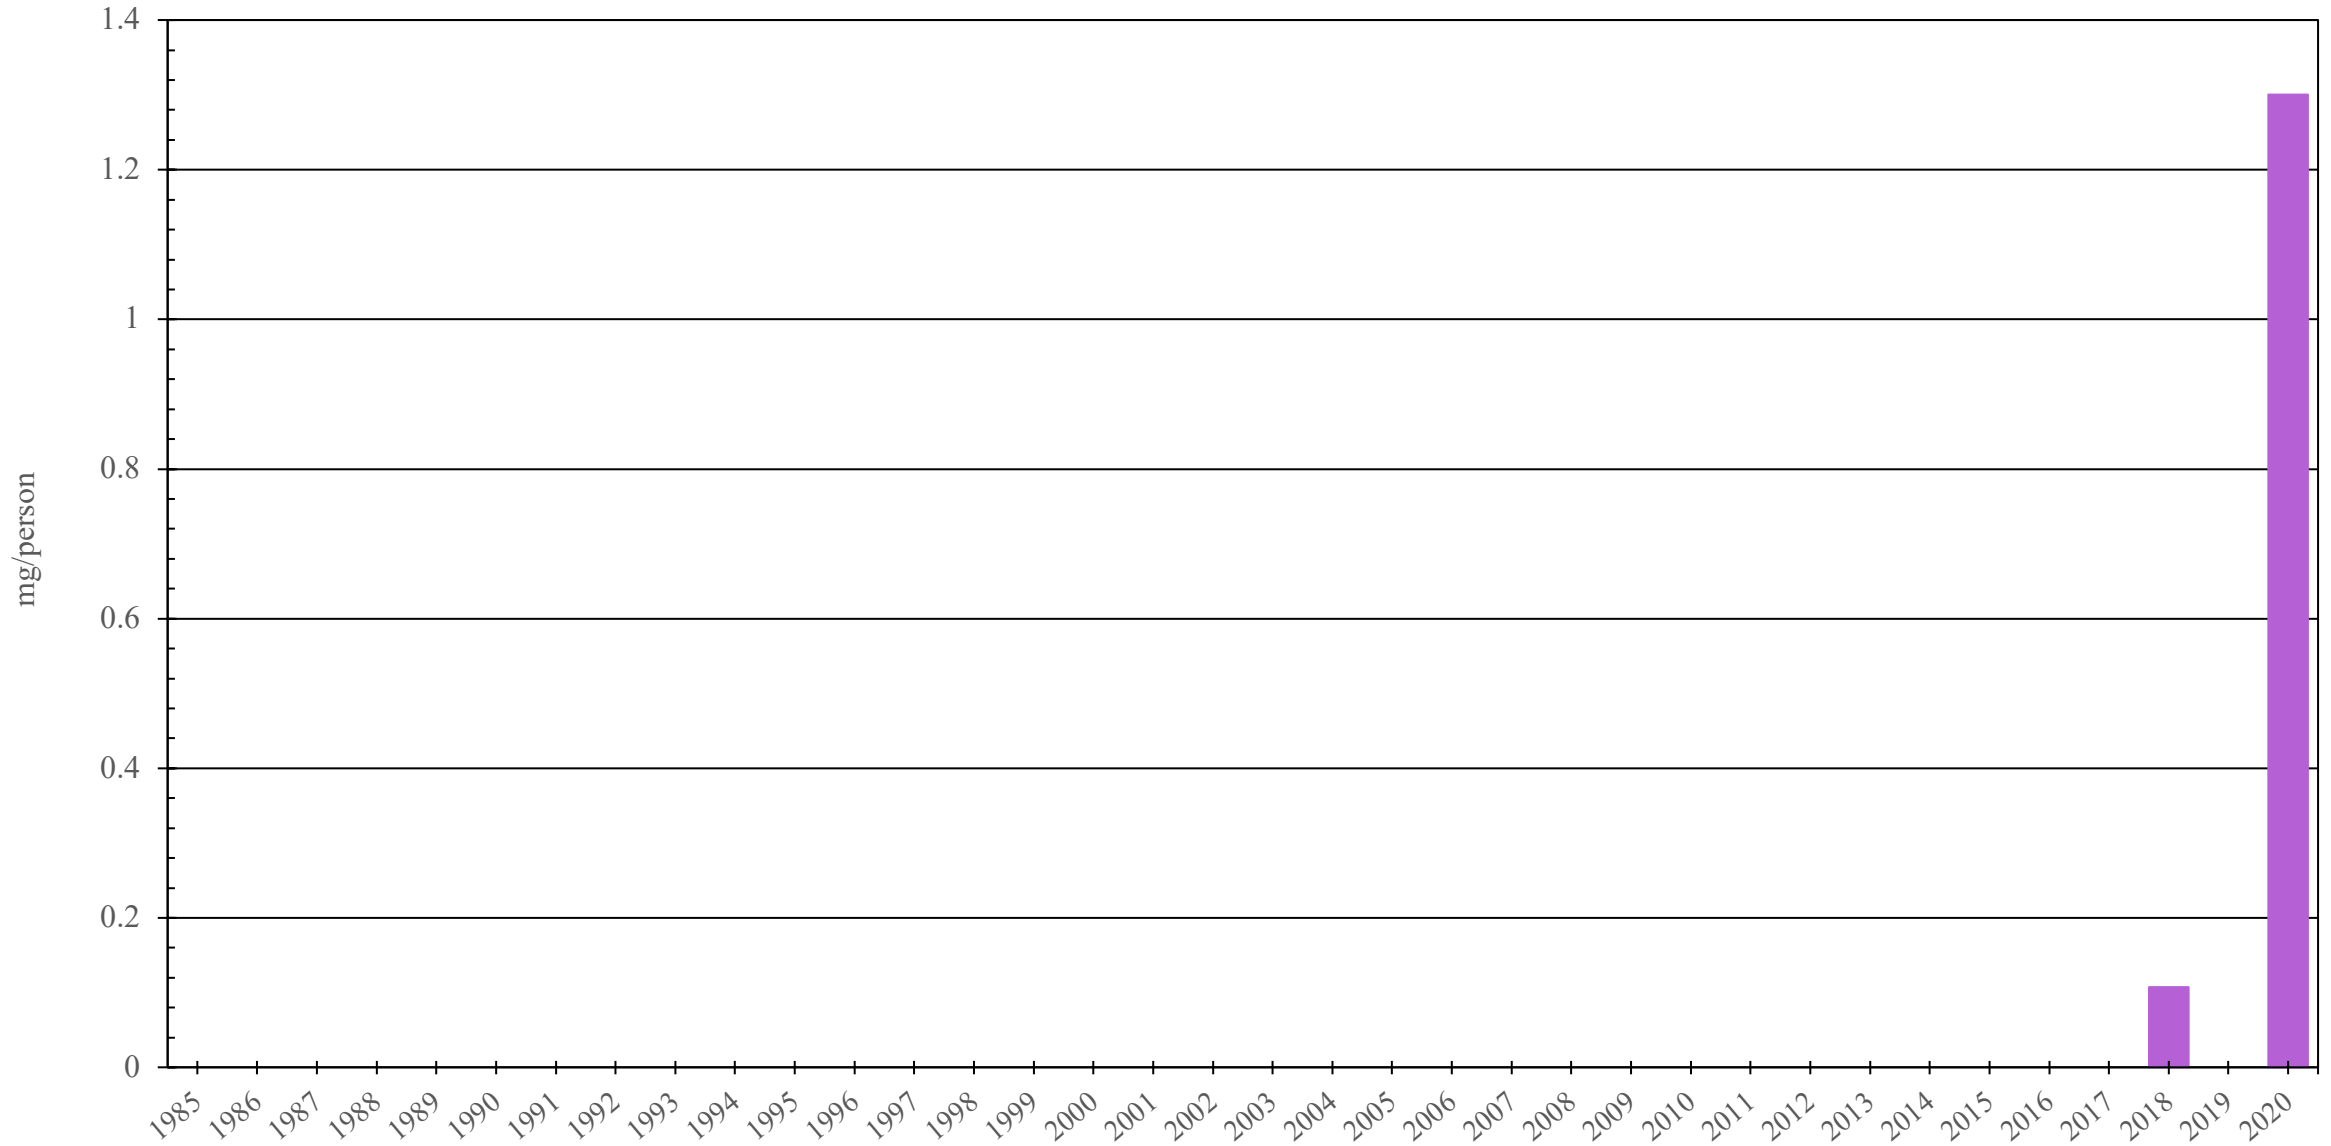

Samoa

Oxycodone Consumption (mg/person), 1985 - 2020

Sources: International Narcotics Control Board (data); The World Bank (population)

Created by: Walther Global Palliative Care & Supportive Oncology, Indiana University Simon Comprehensive Cancer Center, 2022