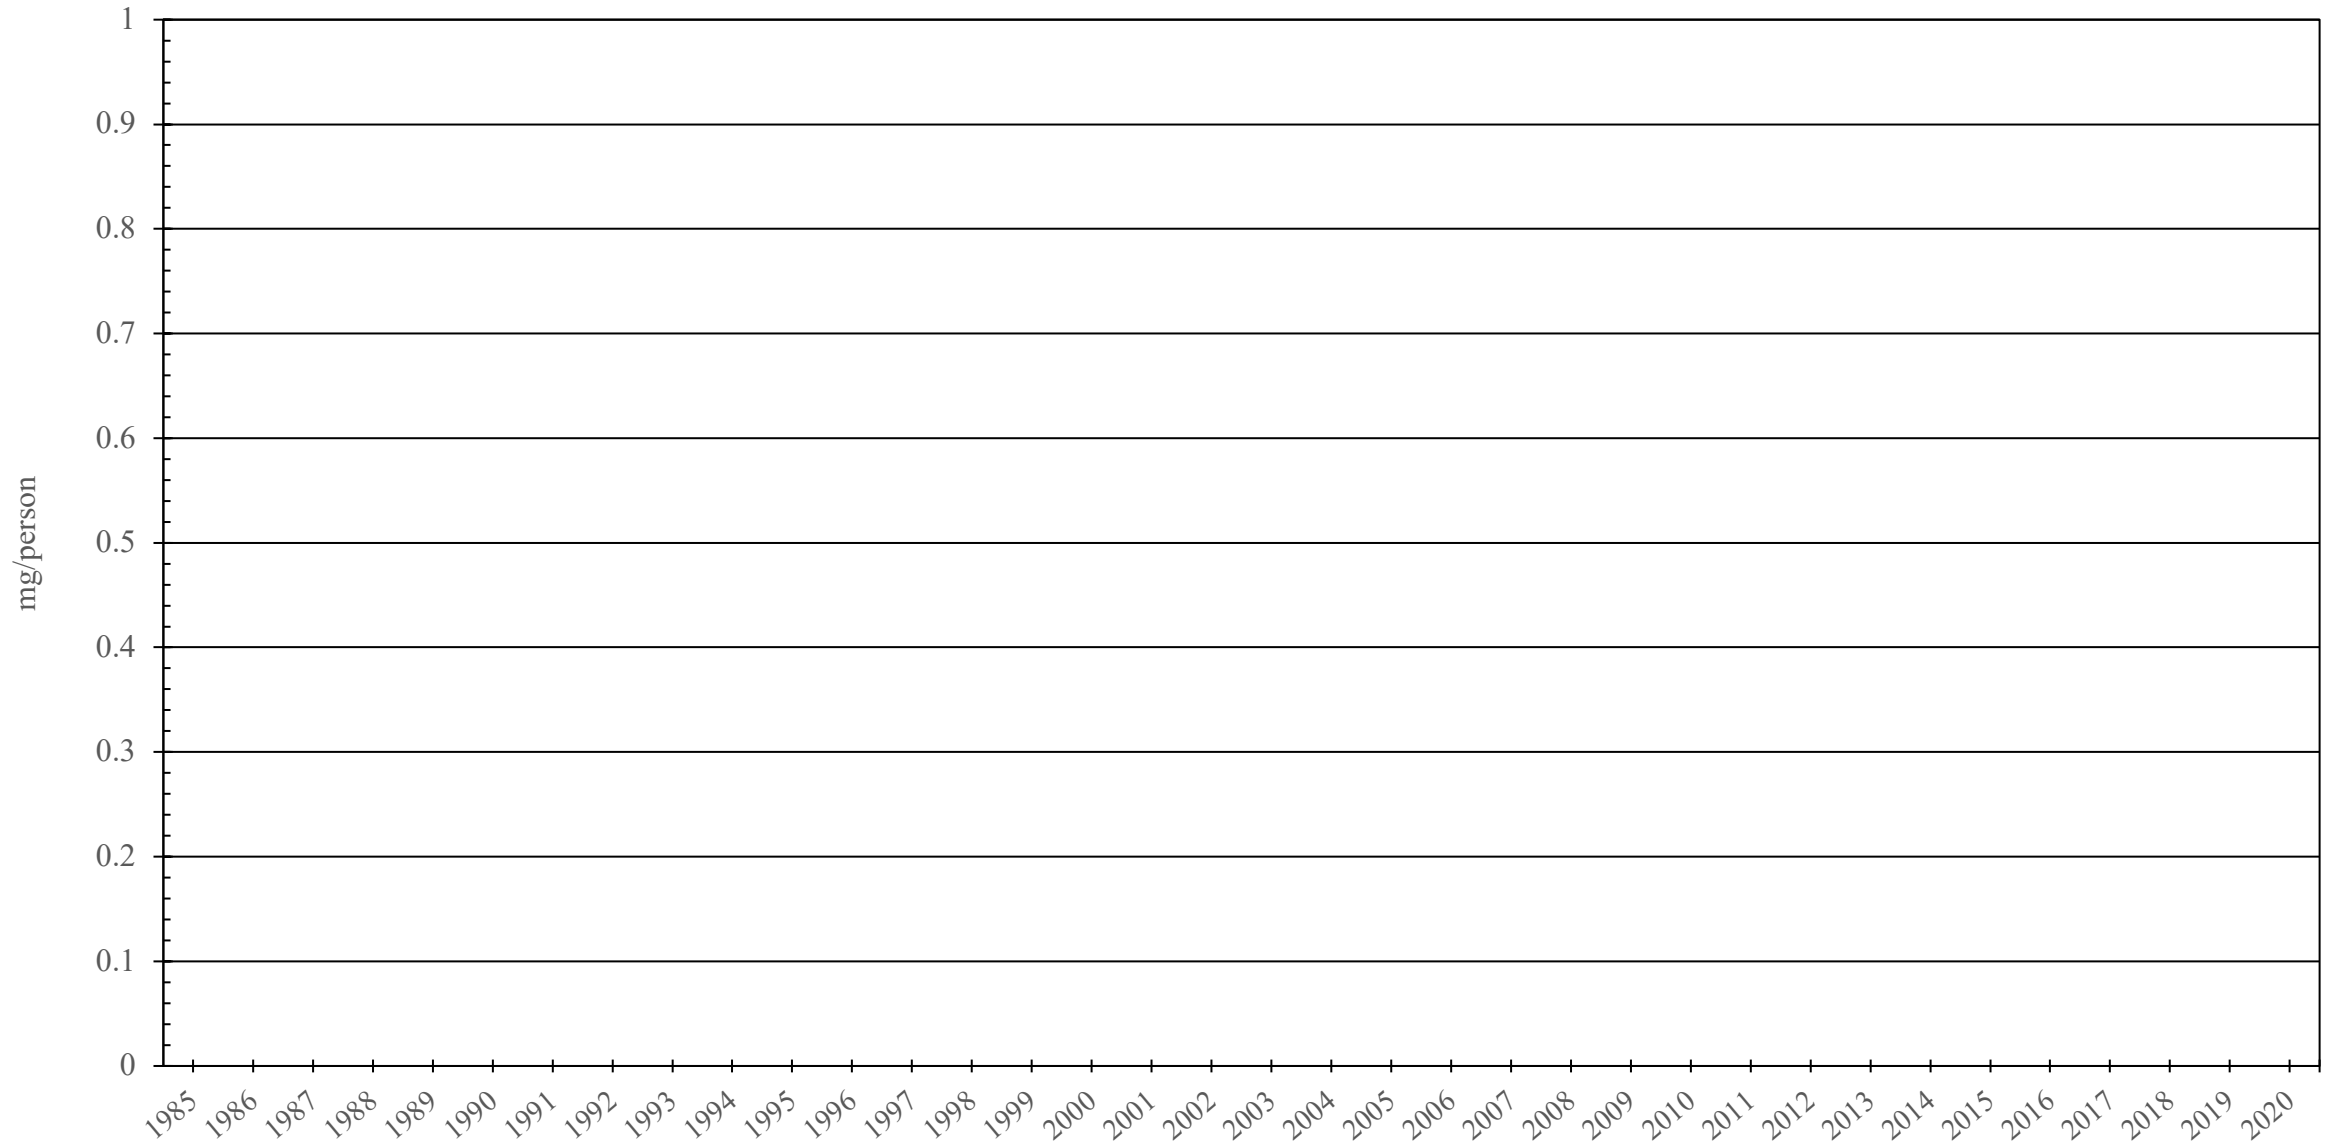

# Samoa

Hydromorphone Consumption (mg/person), 1985 - 2020

Sources: International Narcotics Control Board (data); The World Bank (population)

Created by: Walther Global Palliative Care & Supportive Oncology, Indiana University Simon Comprehensive Cancer Center, 2022