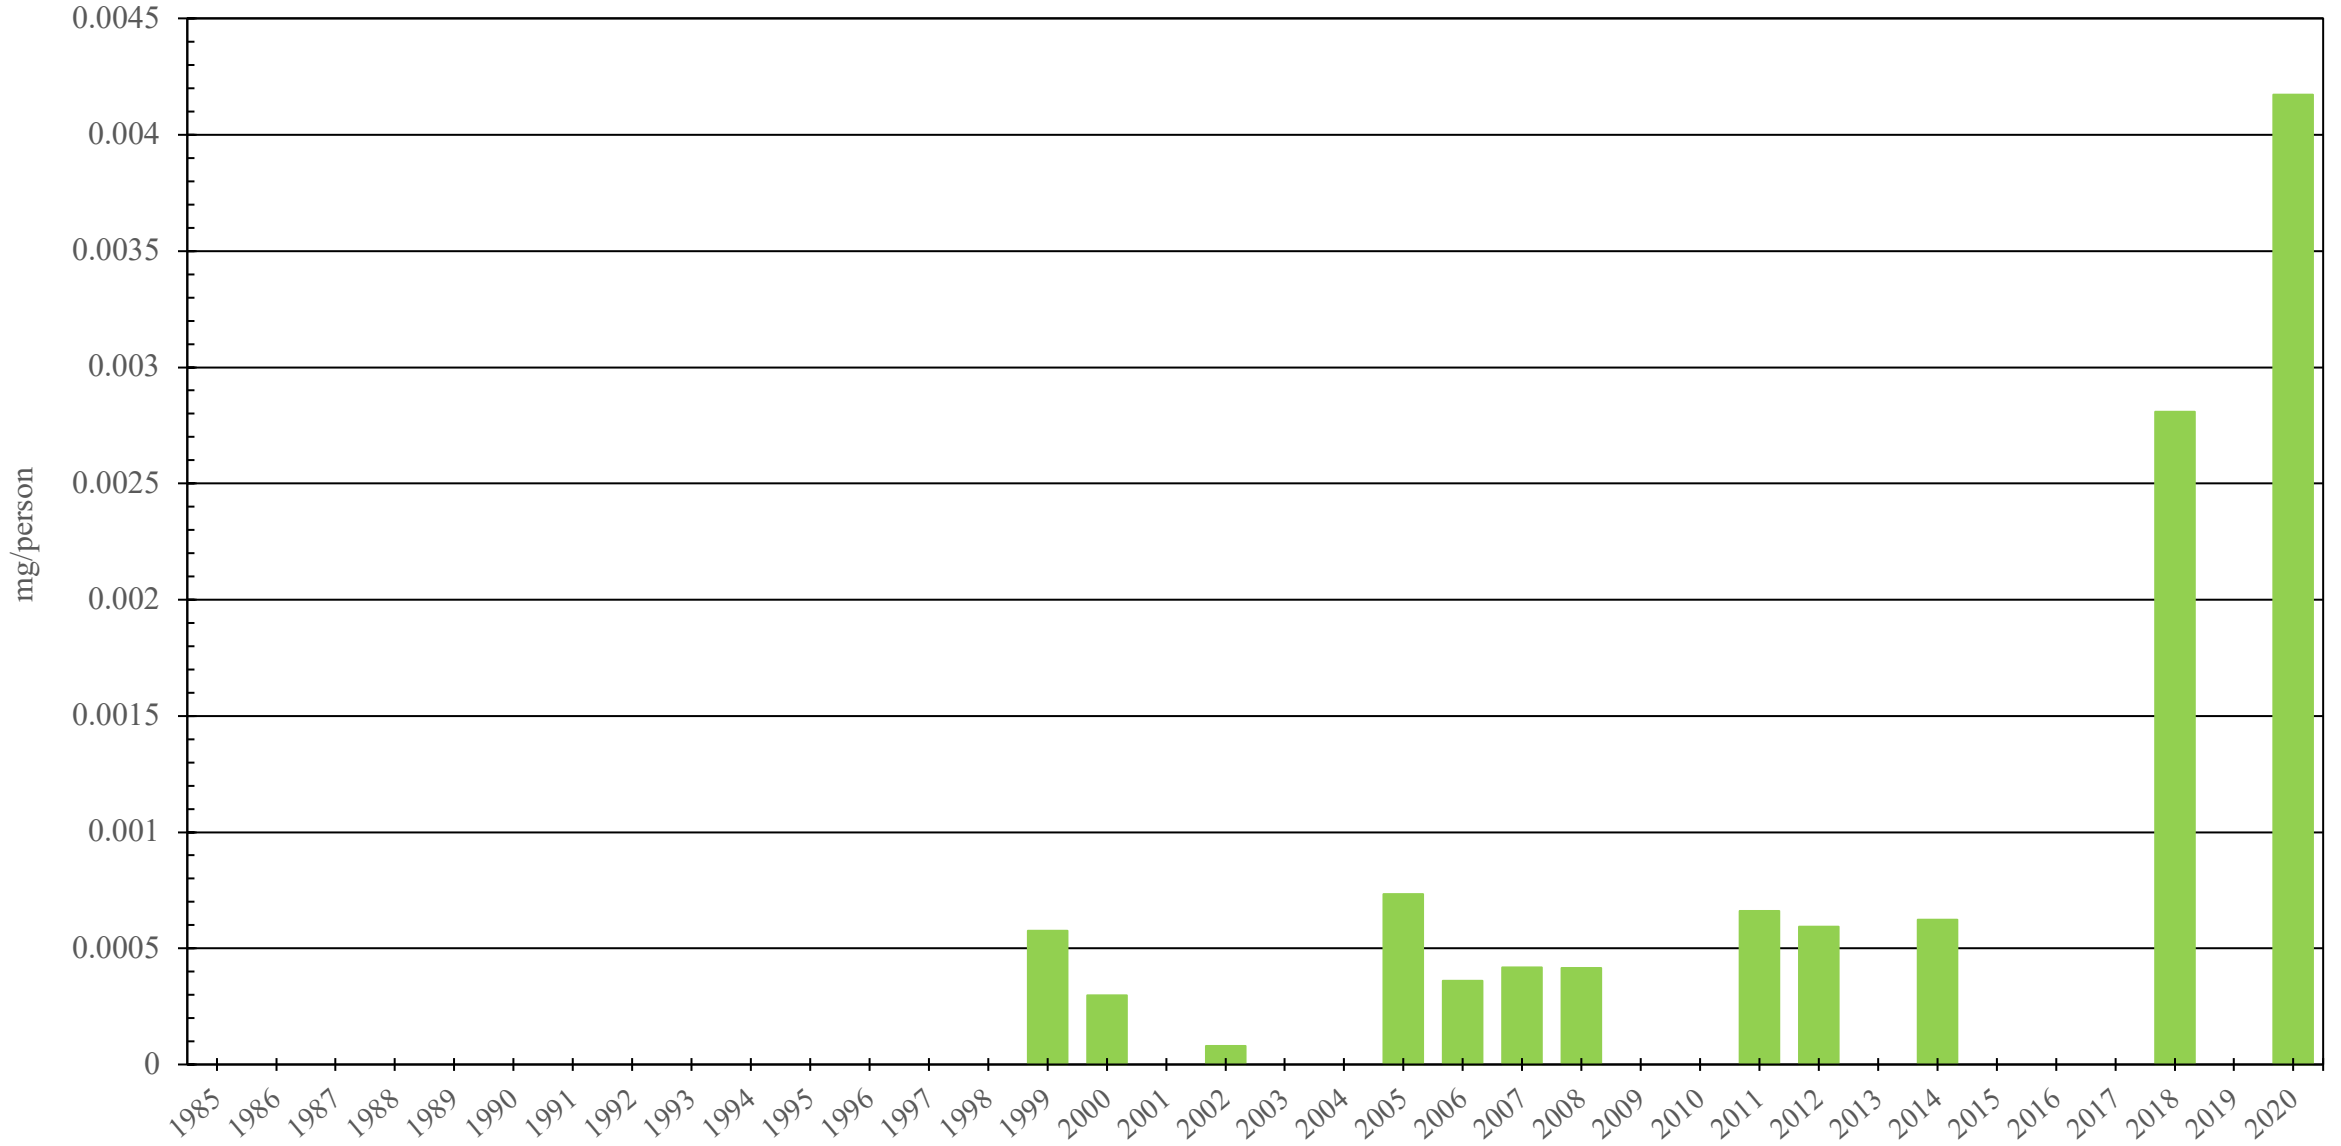

Samoa

Fentanyl Consumption (mg/person), 1985 - 2020

Sources: International Narcotics Control Board (data); The World Bank (population)

Created by: Walther Global Palliative Care & Supportive Oncology, Indiana University Simon Comprehensive Cancer Center, 2022