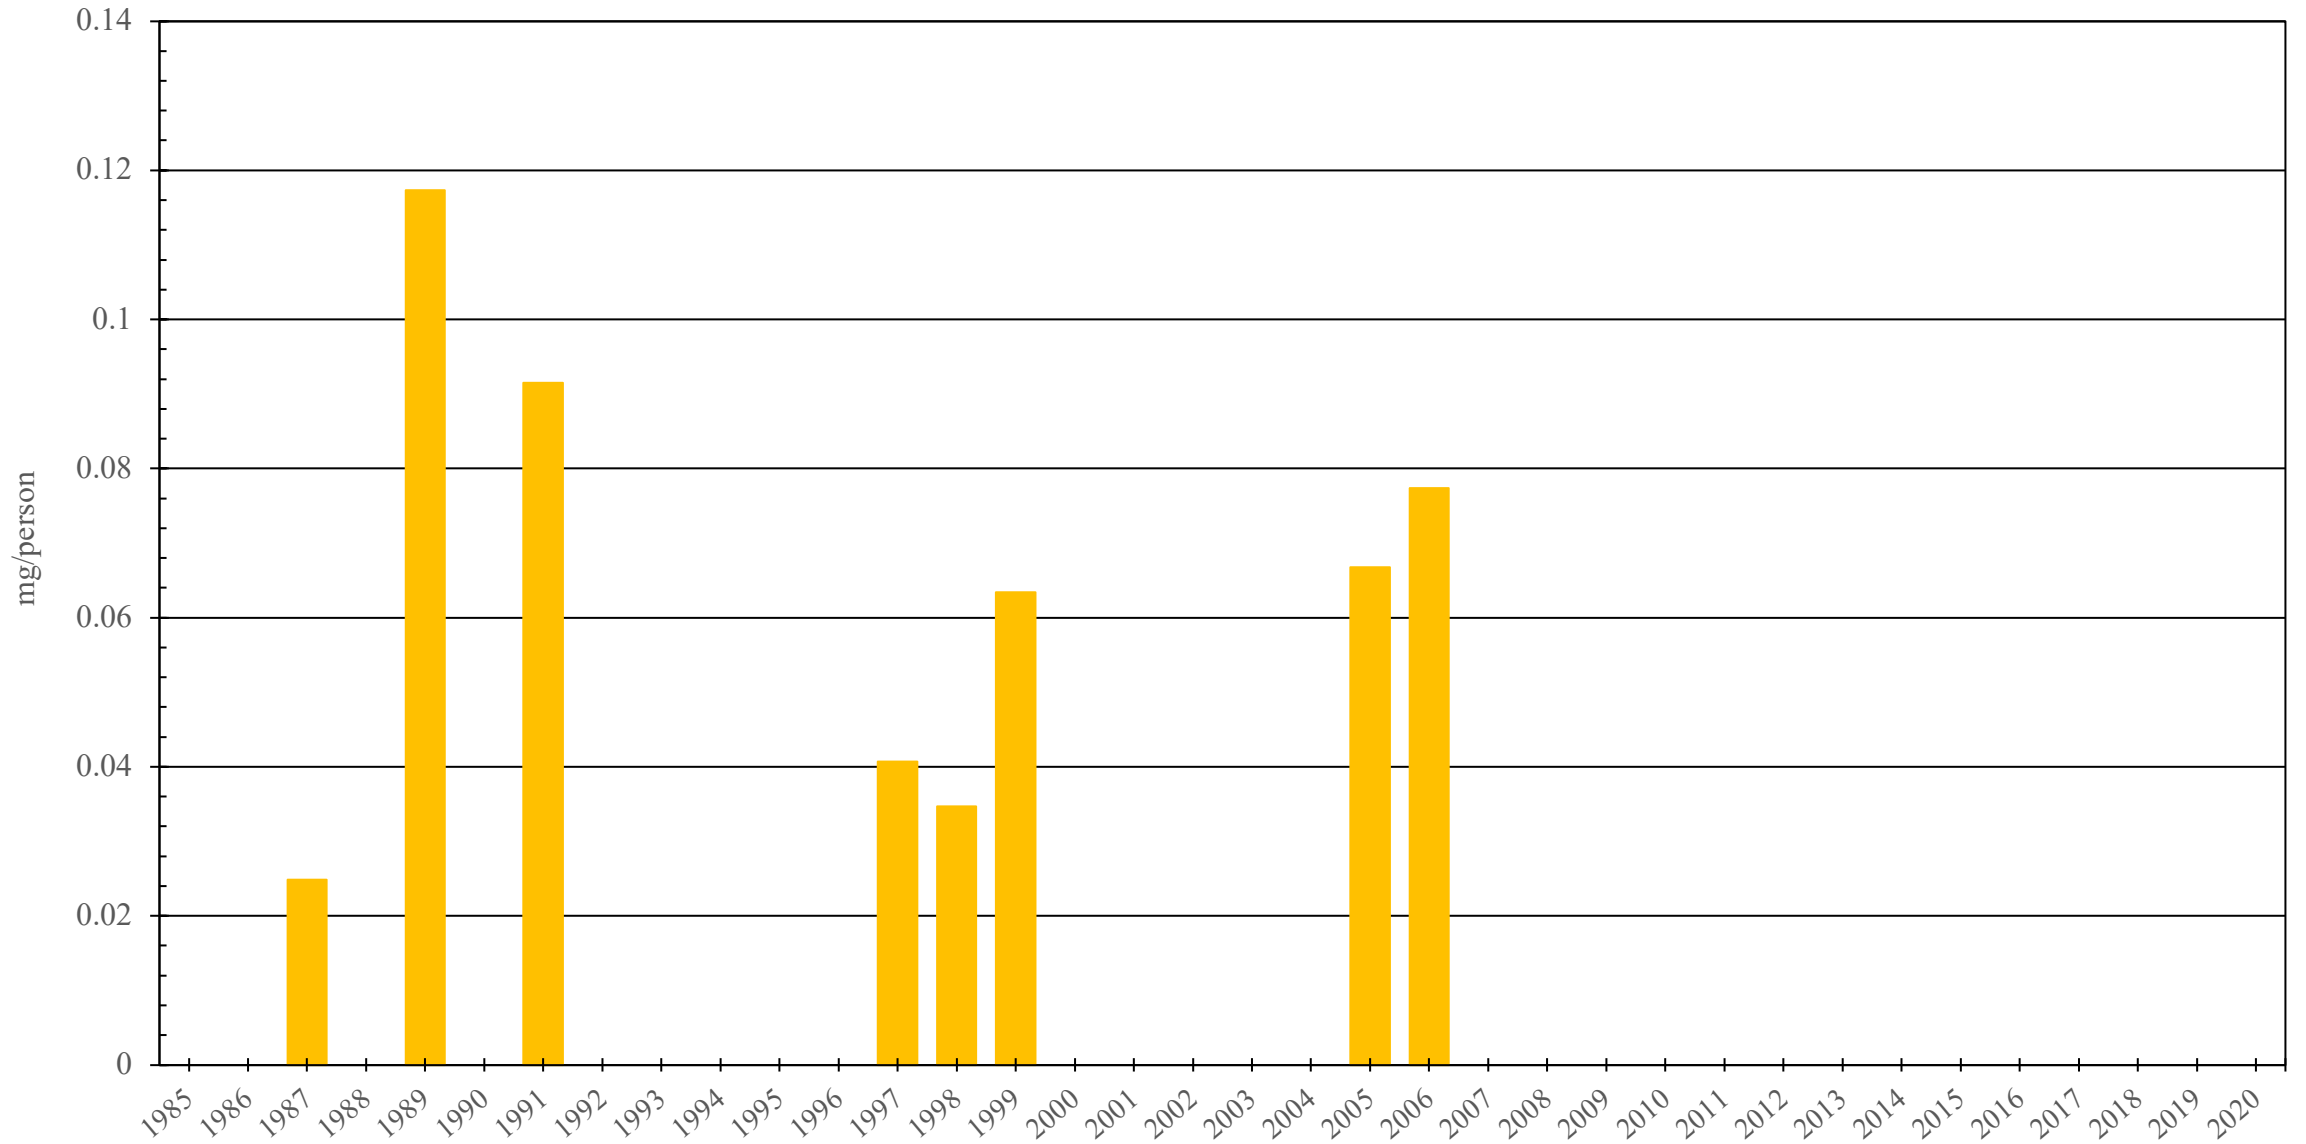

Samoa

Codeine Consumption (mg/person), 1985 - 2020

Sources: International Narcotics Control Board (data); The World Bank (population)

Created by: Walther Global Palliative Care & Supportive Oncology, Indiana University Simon Comprehensive Cancer Center, 2022