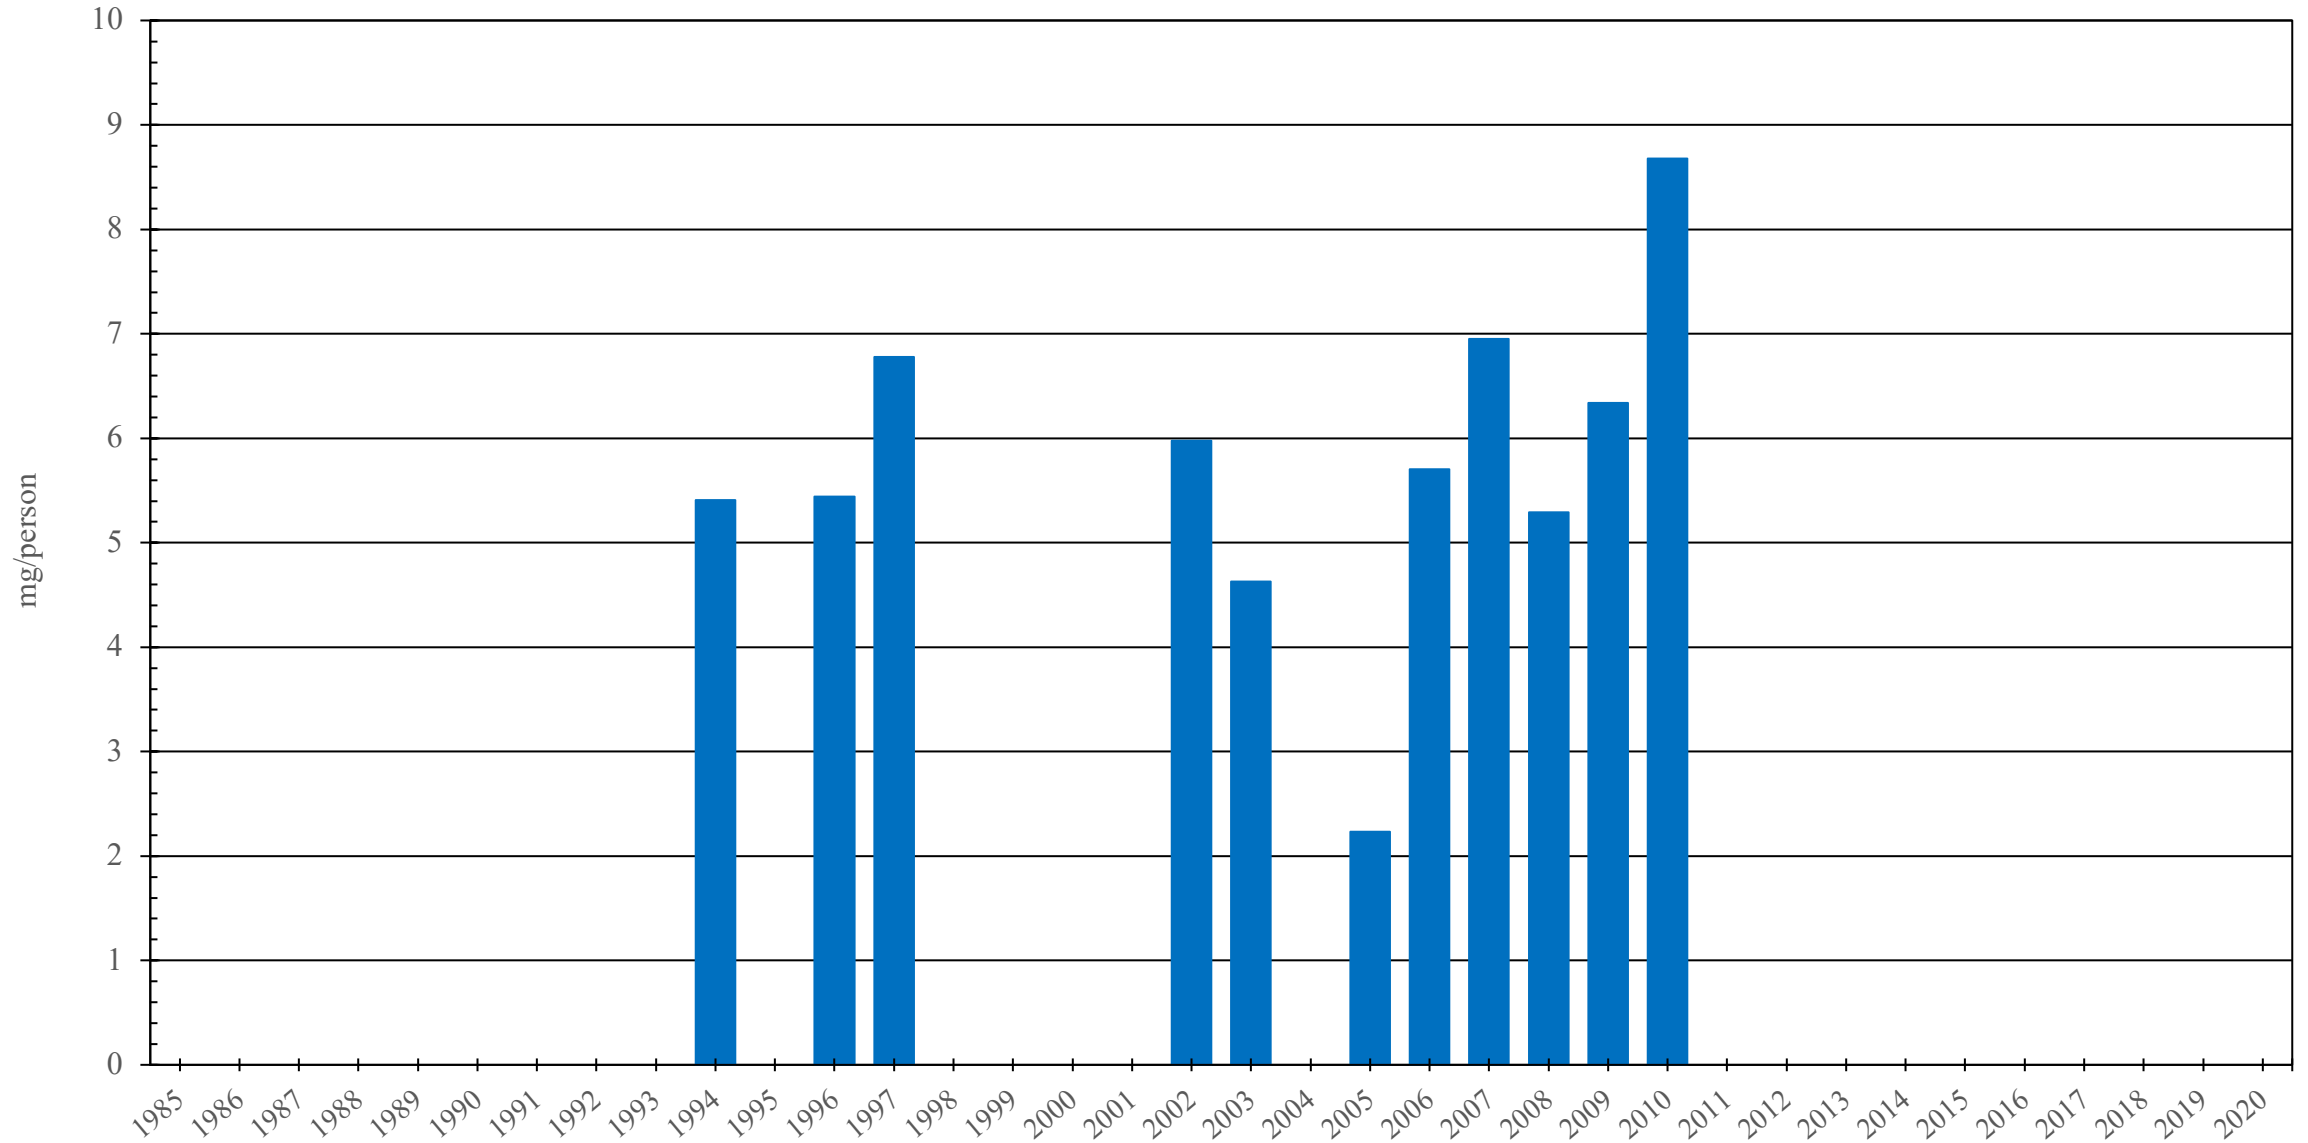

# Saint Lucia

Pethidine Consumption (mg/person), 1985 - 2020

Sources: International Narcotics Control Board (data); The World Bank (population)

Created by: Walther Global Palliative Care & Supportive Oncology, Indiana University Simon Comprehensive Cancer Center, 2022