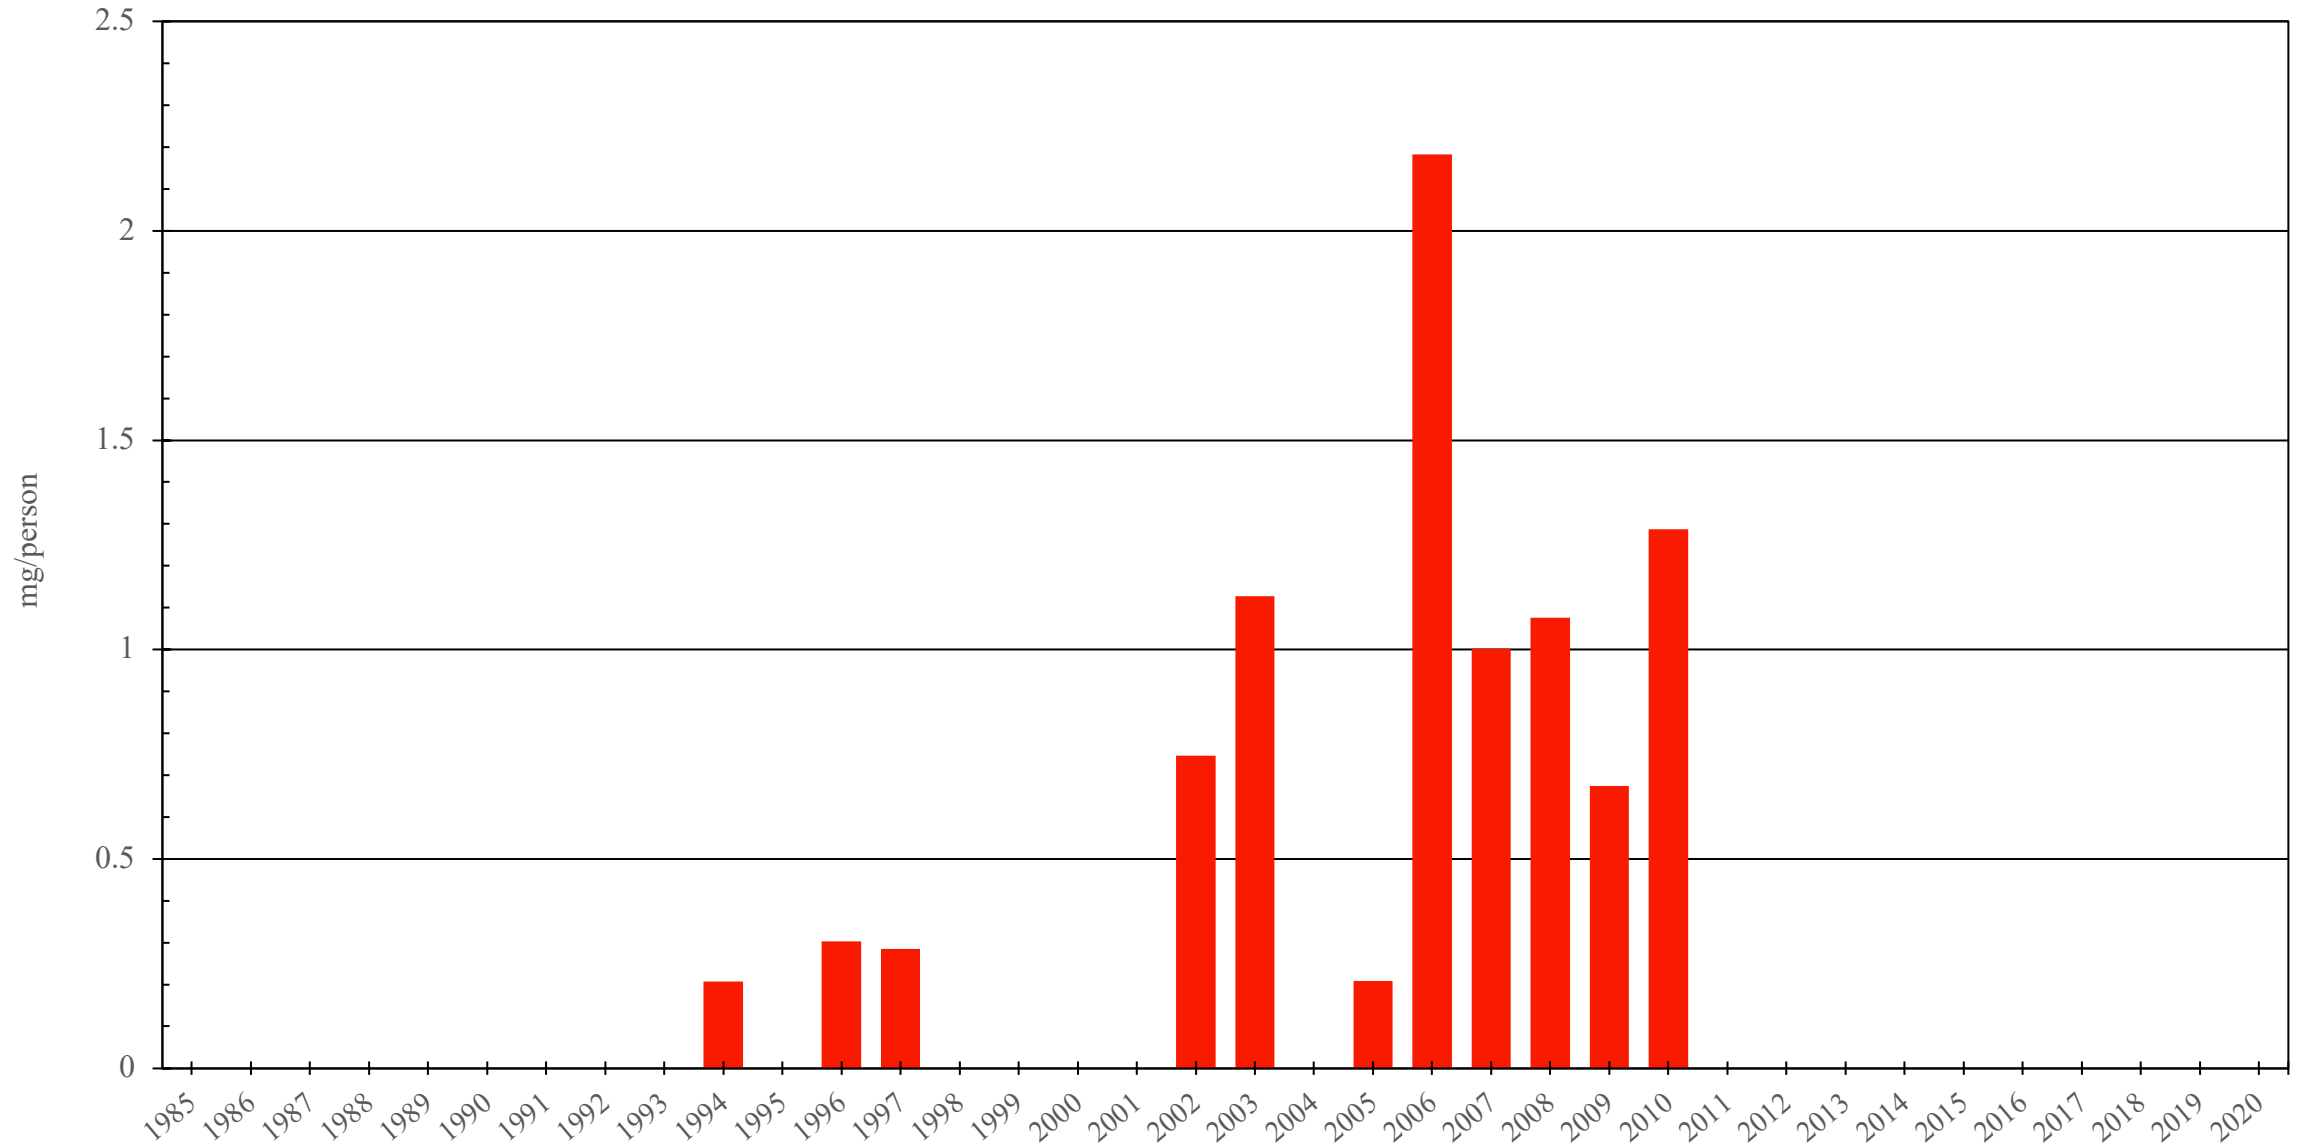

Saint Lucia

Morphine Consumption (mg/person), 1985 - 2020

Sources: International Narcotics Control Board (data); The World Bank (population)

Created by: Walther Global Palliative Care & Supportive Oncology, Indiana University Simon Comprehensive Cancer Center, 2022