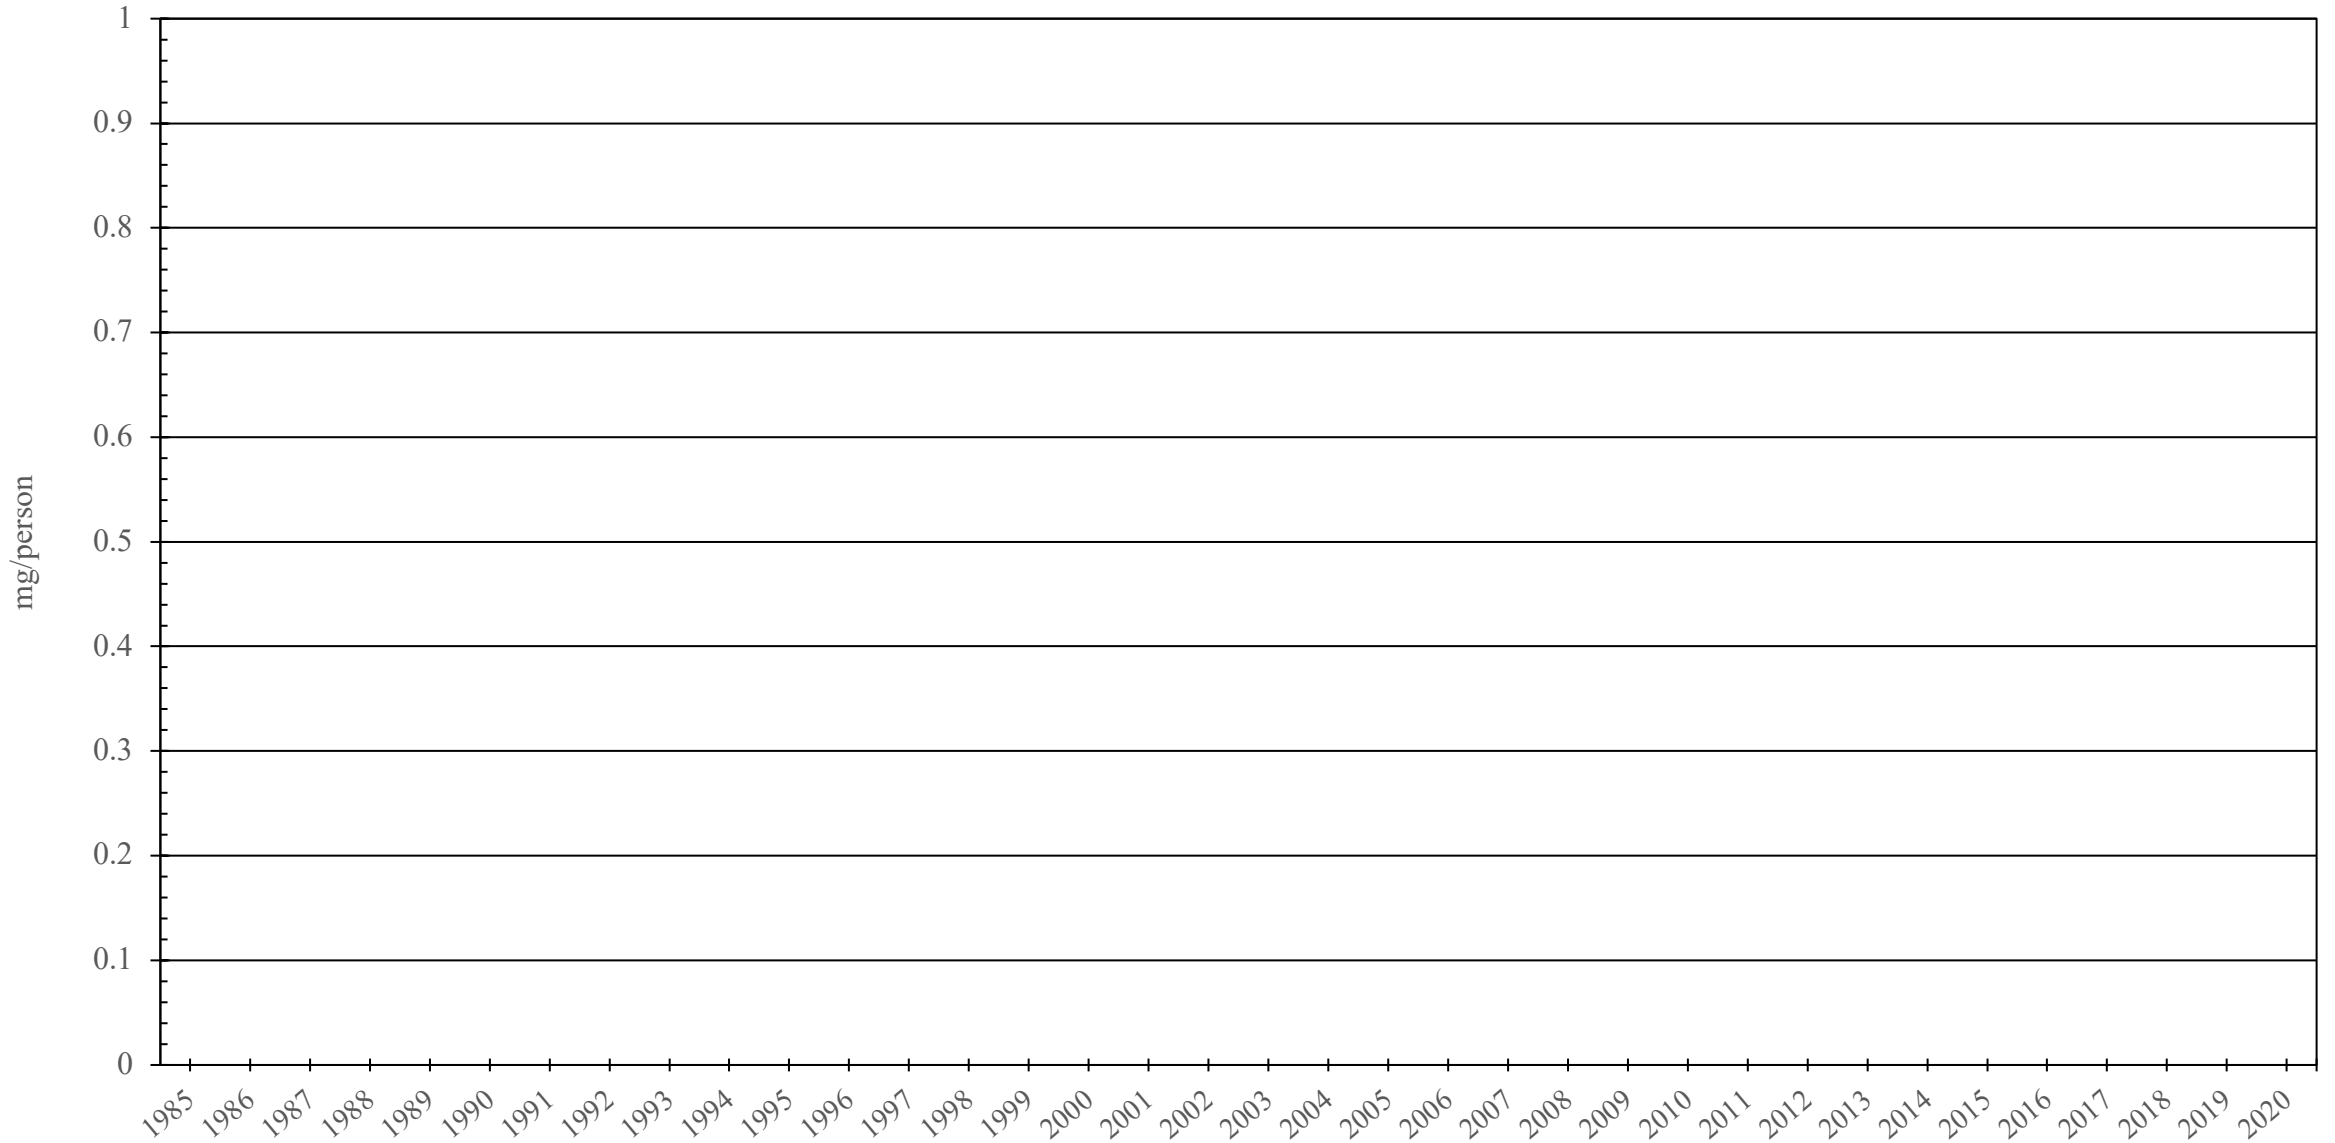

Saint Lucia

Hydromorphone Consumption (mg/person), 1985 - 2020

Sources: International Narcotics Control Board (data); The World Bank (population)

Created by: Walther Global Palliative Care & Supportive Oncology, Indiana University Simon Comprehensive Cancer Center, 2022