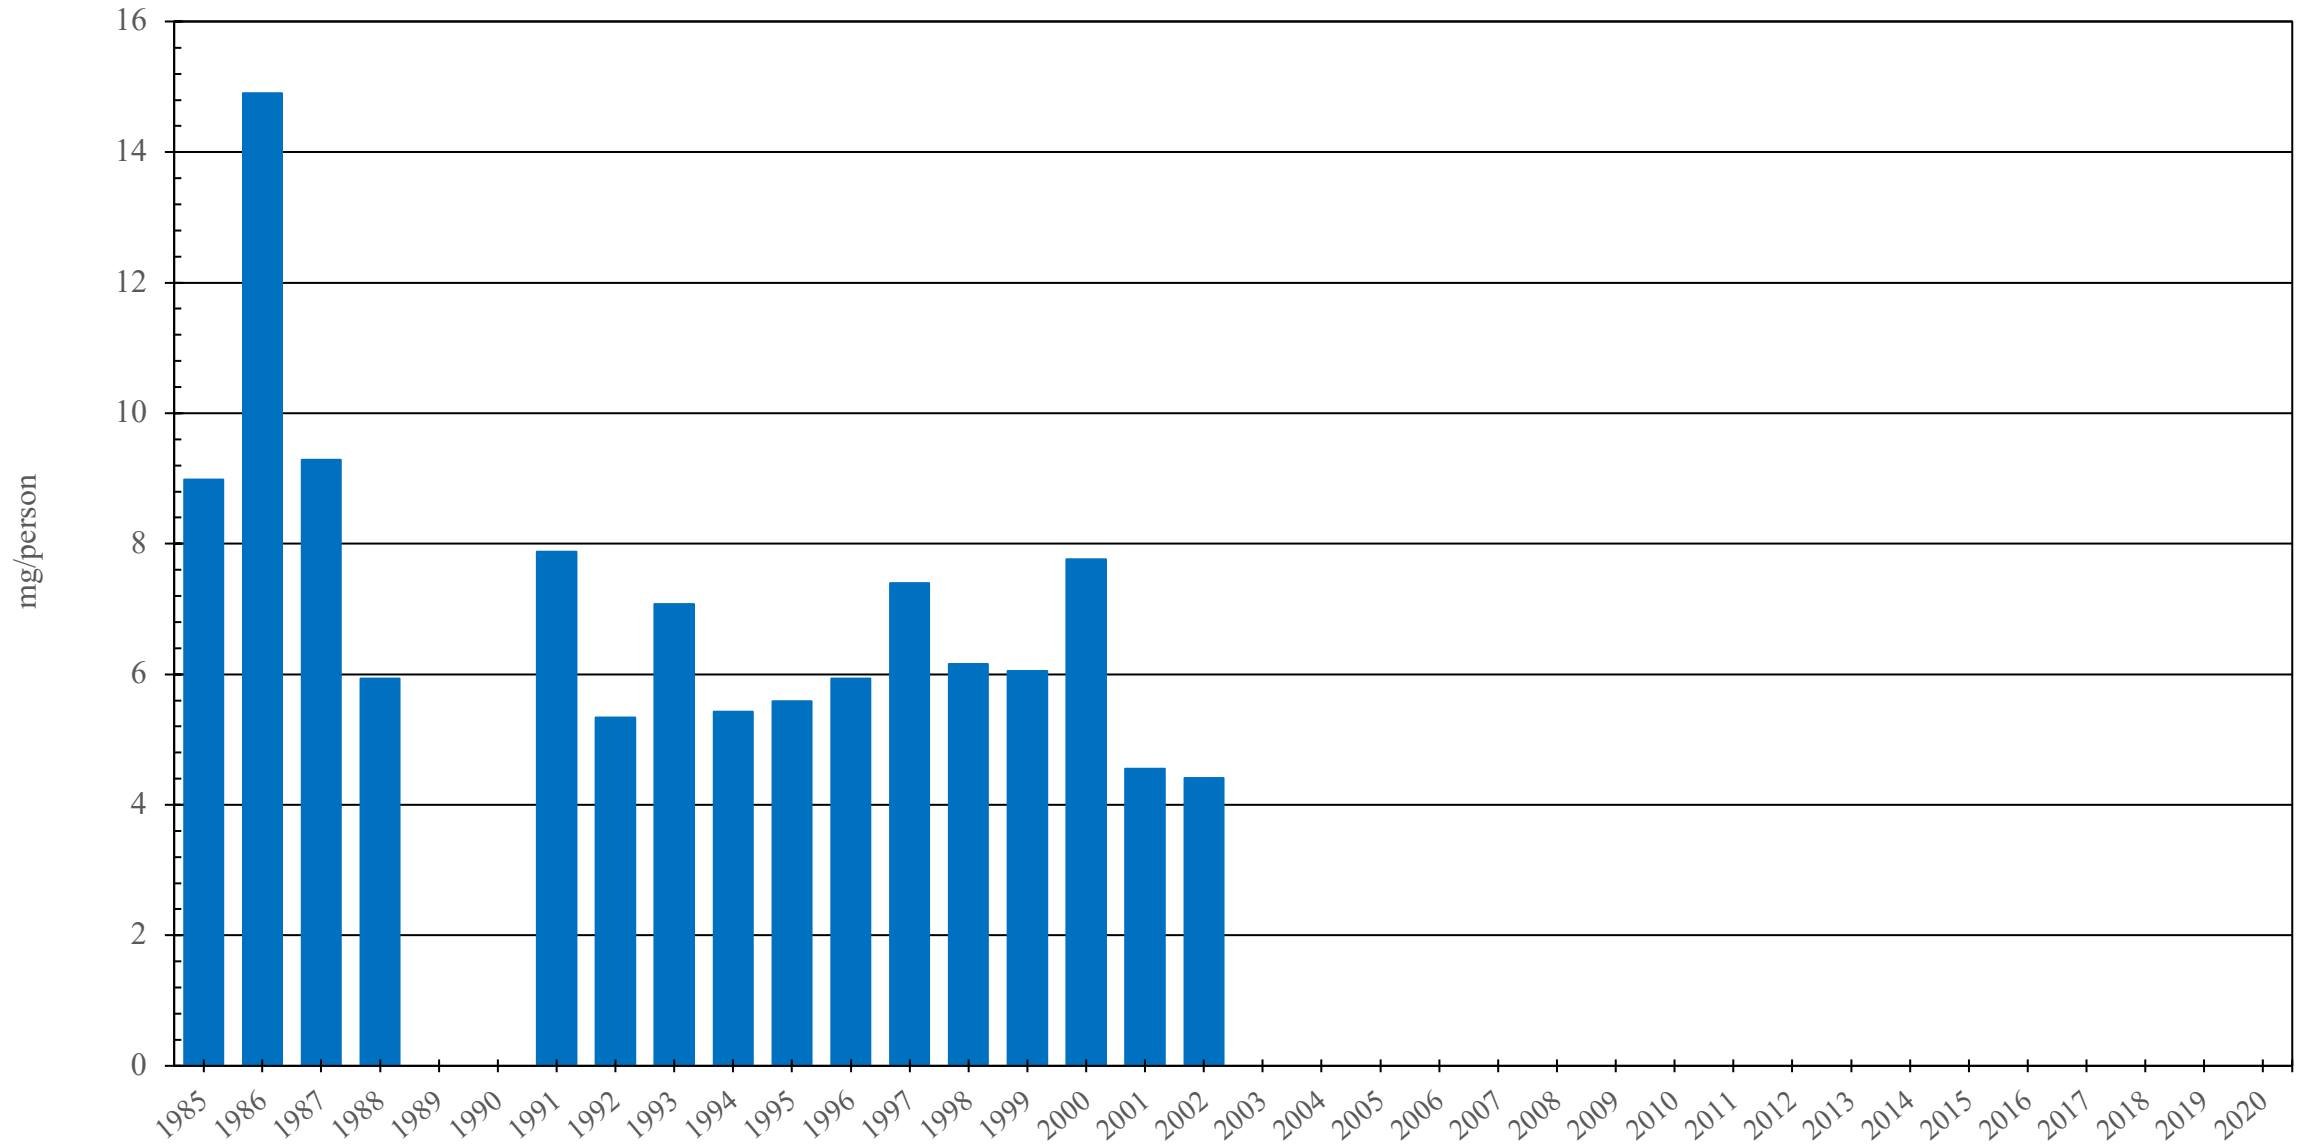

# Saint Kitts and Nevis

Pethidine Consumption (mg/person), 1985 - 2020

Sources: International Narcotics Control Board (data); The World Bank (population)

Created by: Walther Global Palliative Care & Supportive Oncology, Indiana University Simon Comprehensive Cancer Center, 2022