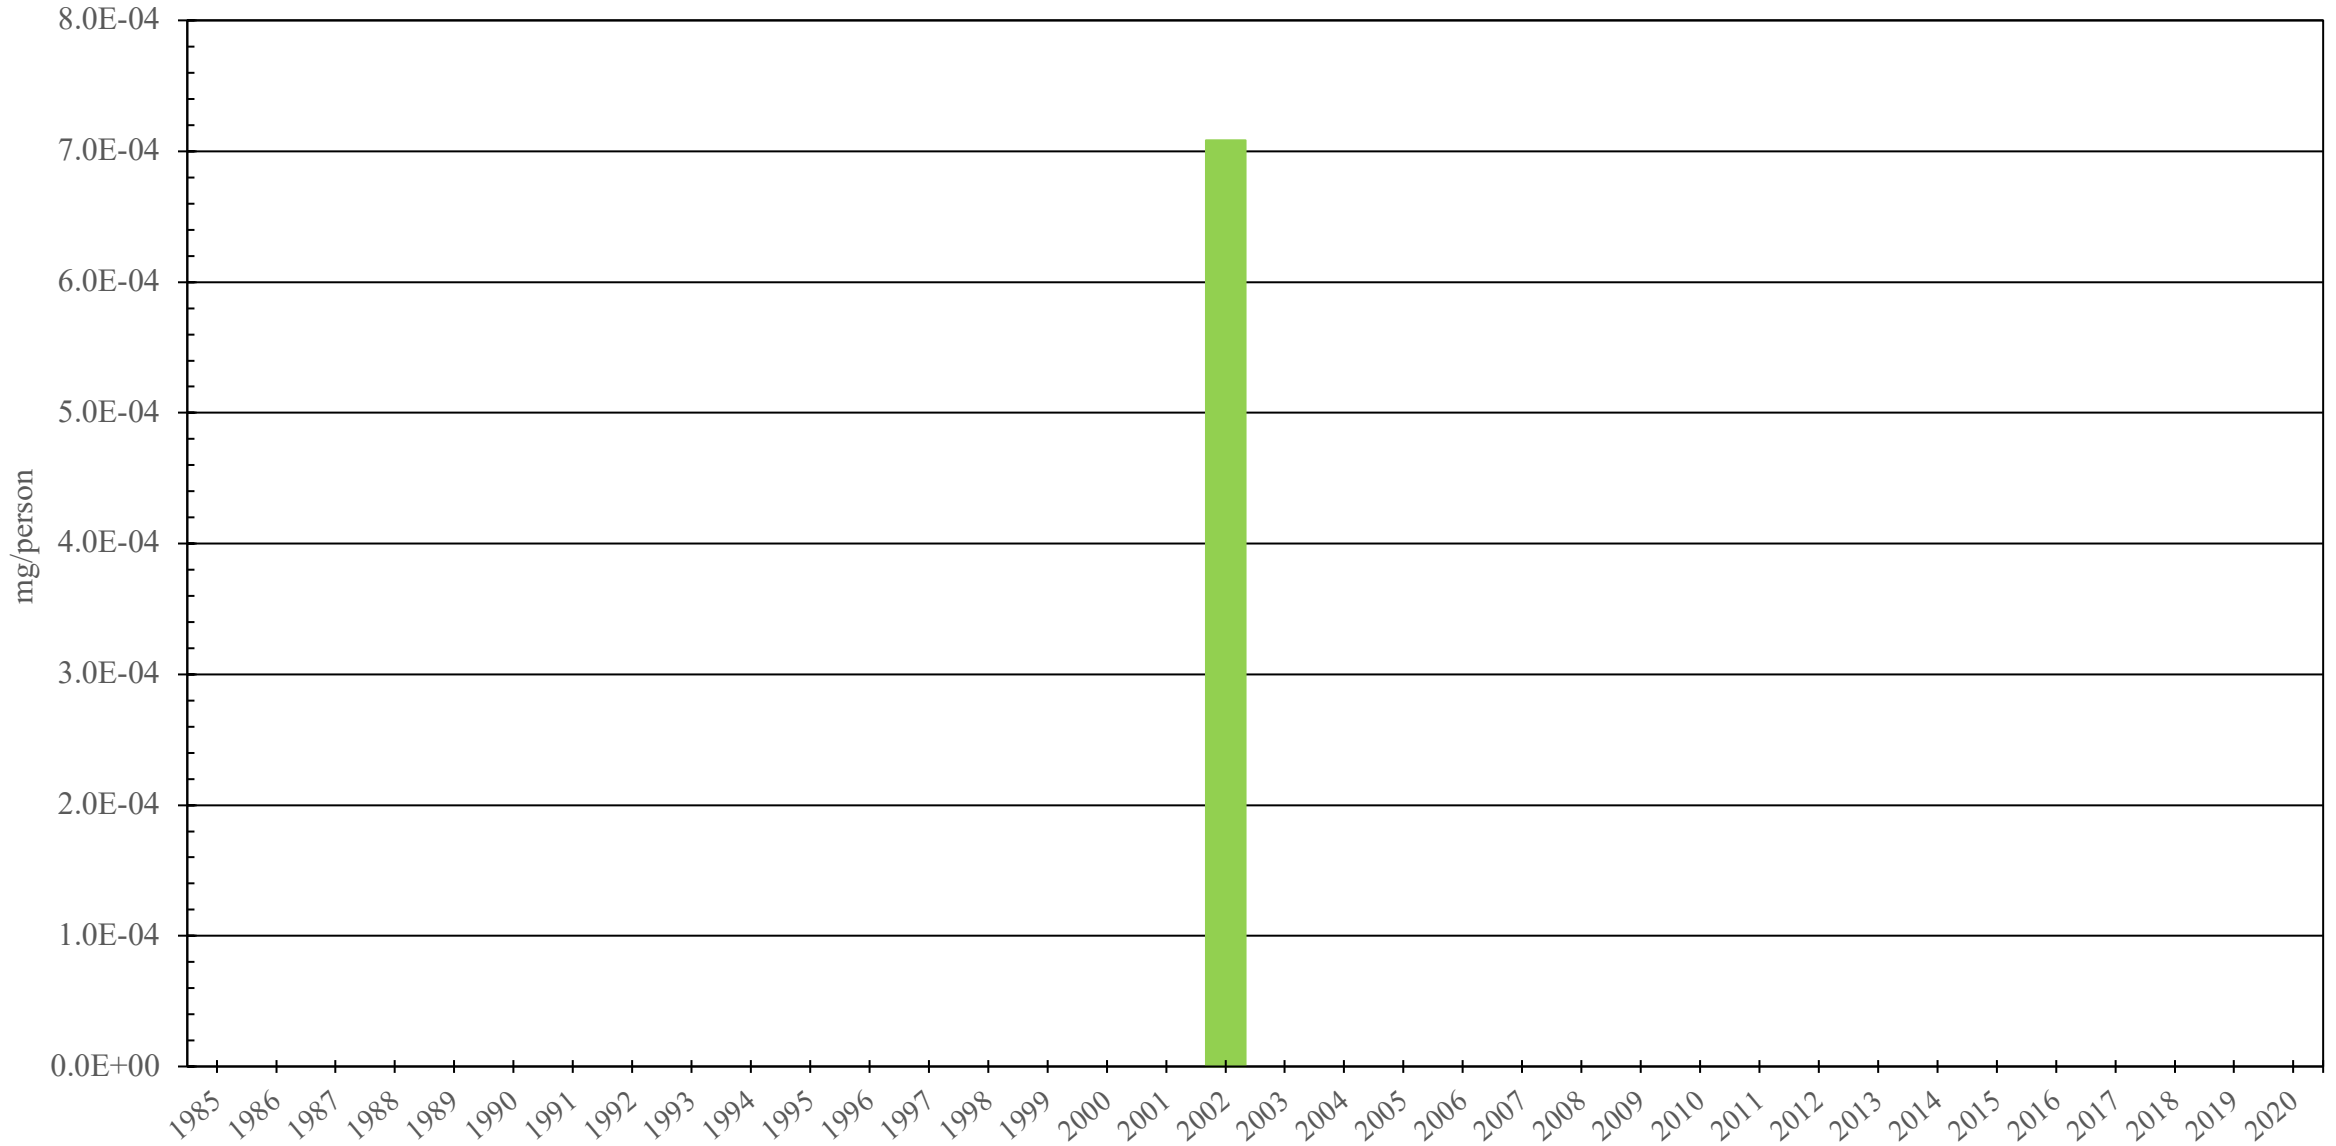

# Saint Kitts and Nevis

Fentanyl Consumption (mg/person), 1985 - 2020

Sources: International Narcotics Control Board (data); The World Bank (population)

Created by: Walther Global Palliative Care & Supportive Oncology, Indiana University Simon Comprehensive Cancer Center, 2022