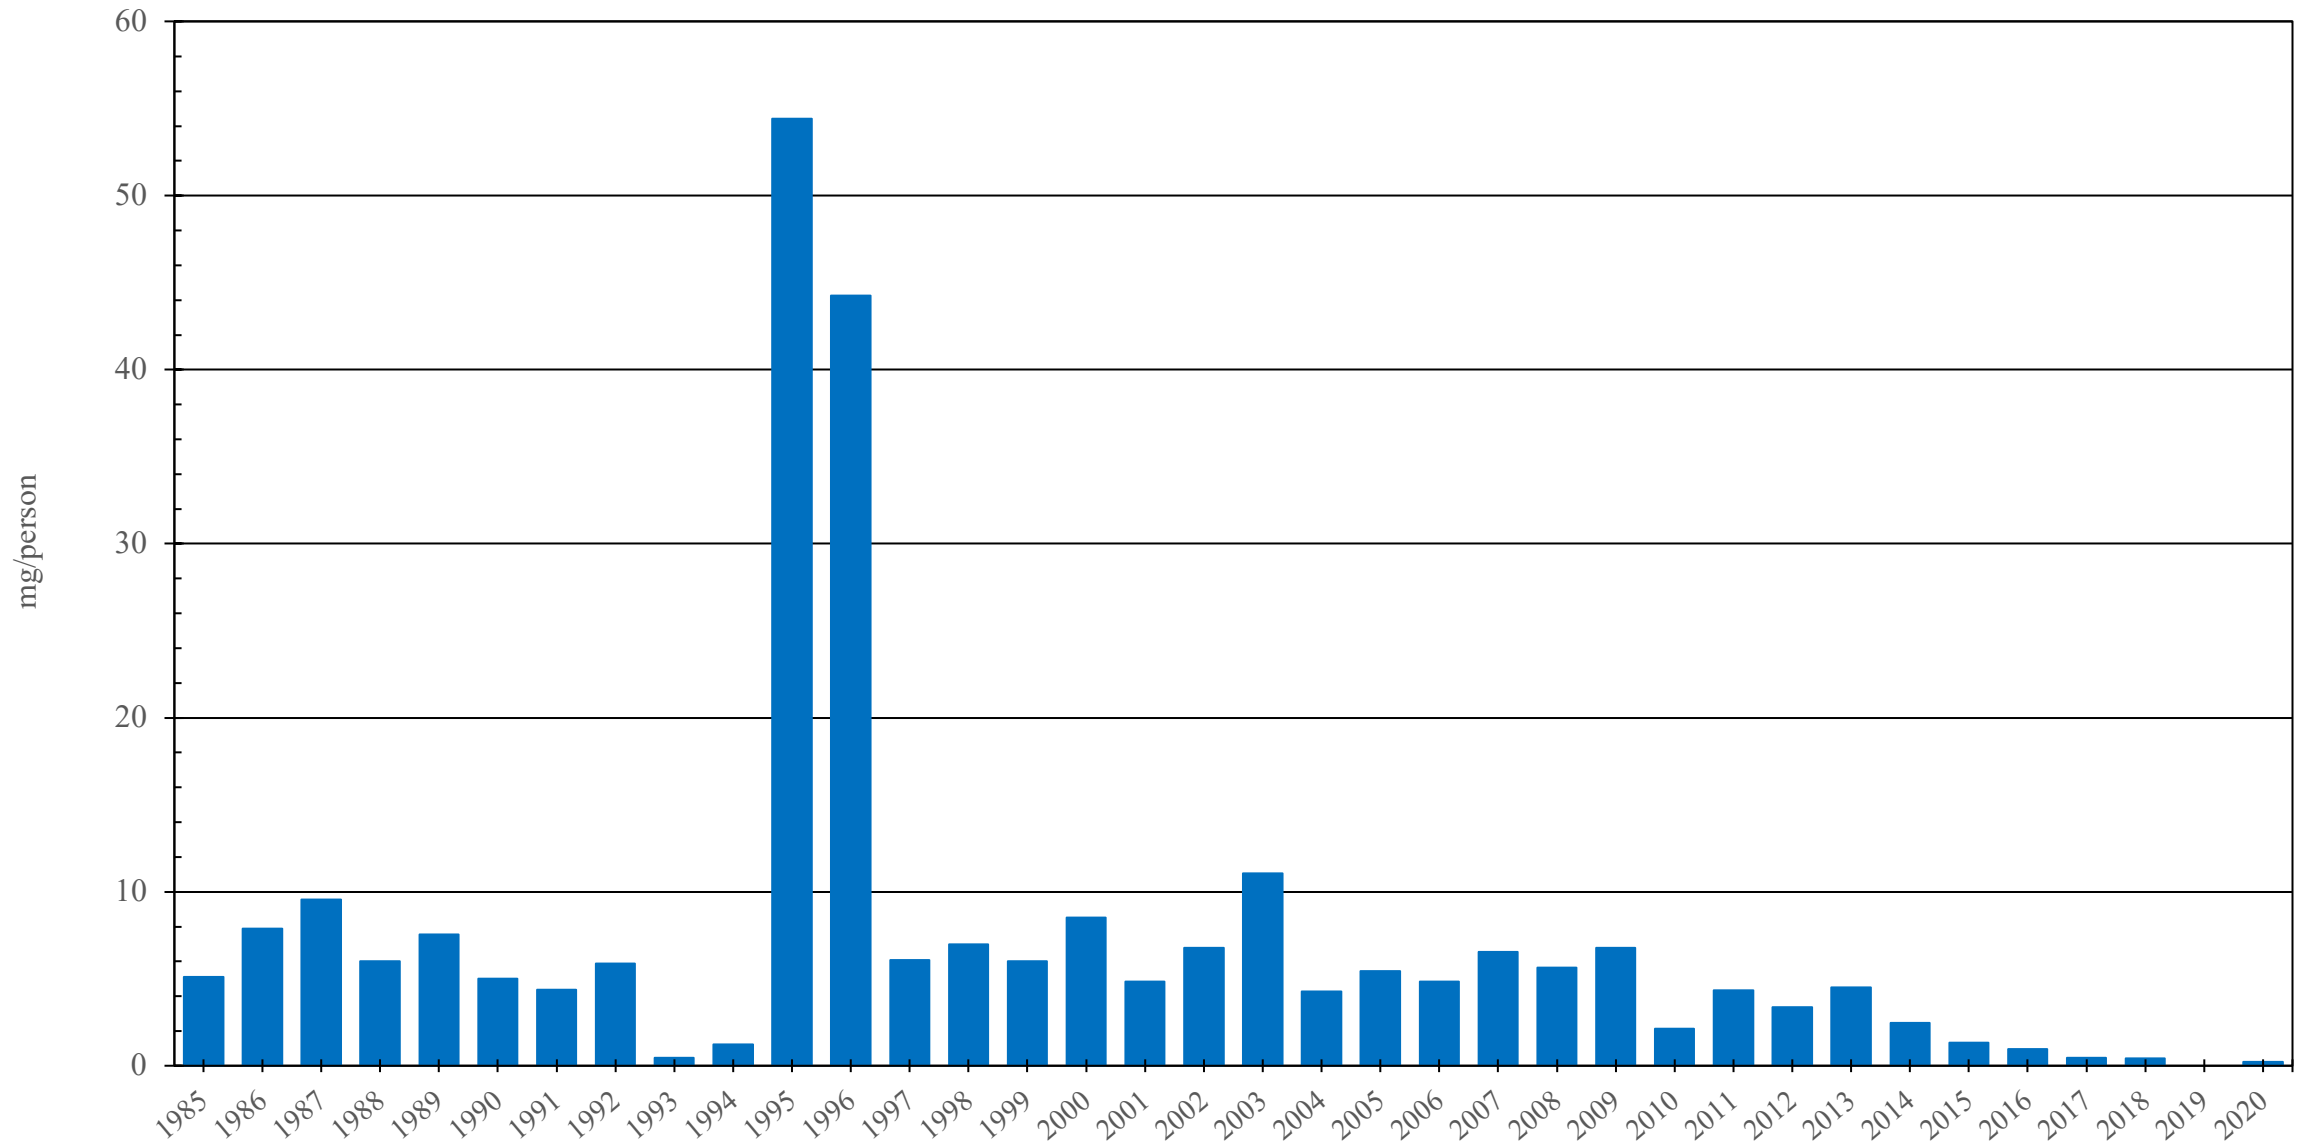

Saint Helena

Pethidine Consumption (mg/person), 1985 - 2020

Sources: International Narcotics Control Board (data); United Nations Statistics Division (population)

Created by: Walther Global Palliative Care & Supportive Oncology, Indiana University Simon Comprehensive Cancer Center, 2022