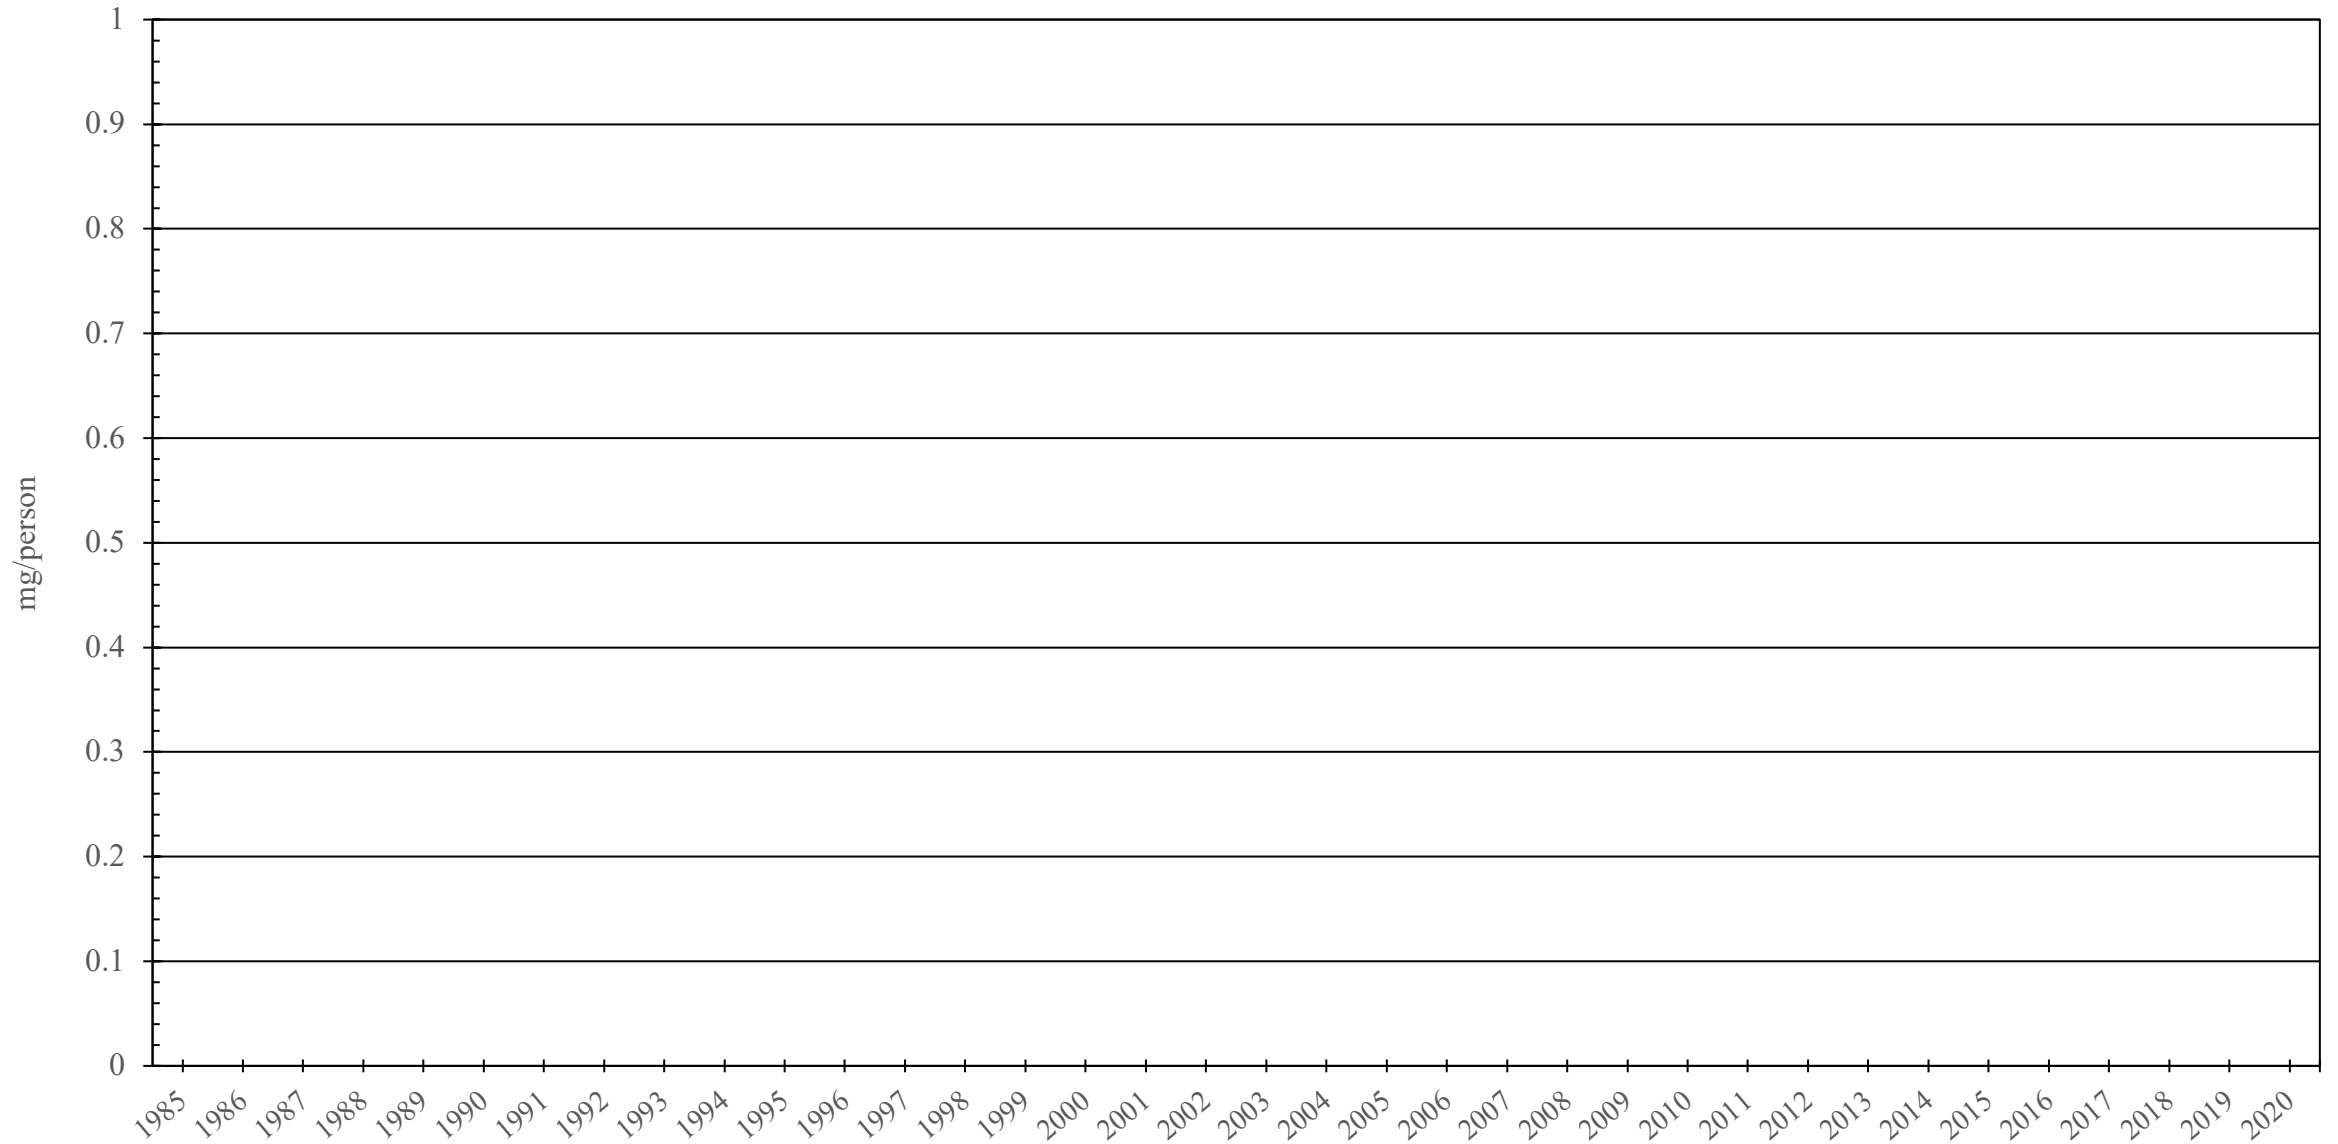

Saint Helena

Hydromorphone Consumption (mg/person), 1985 - 2020

Sources: International Narcotics Control Board (data); United Nations Statistics Division (population)

Created by: Walther Global Palliative Care & Supportive Oncology, Indiana University Simon Comprehensive Cancer Center, 2022