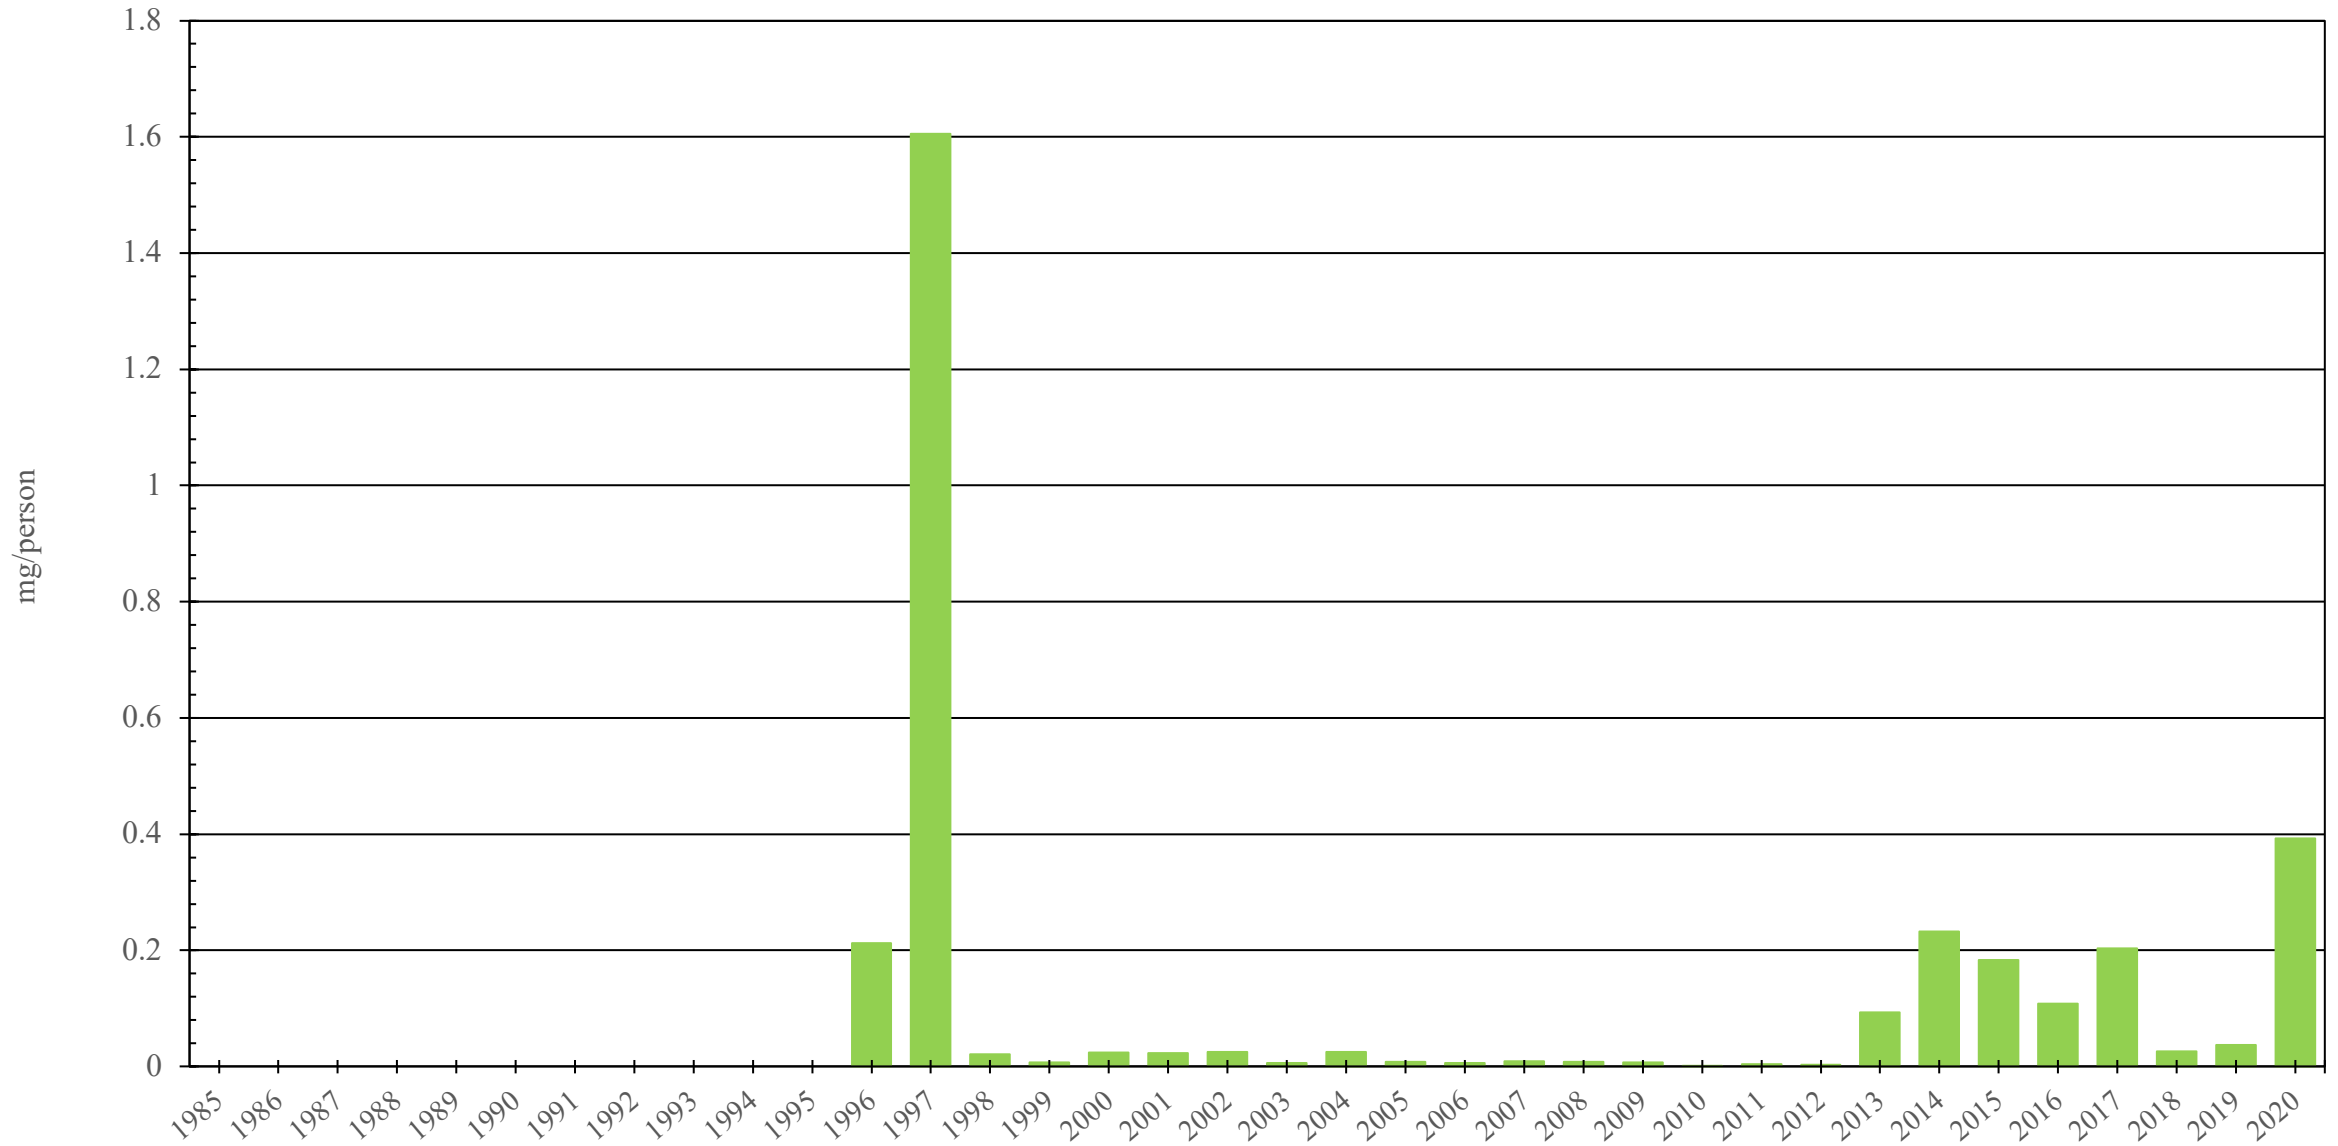

# Saint Helena

Fentanyl Consumption (mg/person), 1985 - 2020

Sources: International Narcotics Control Board (data); United Nations Statistics Division (population)

Created by: Walther Global Palliative Care & Supportive Oncology, Indiana University Simon Comprehensive Cancer Center, 2022