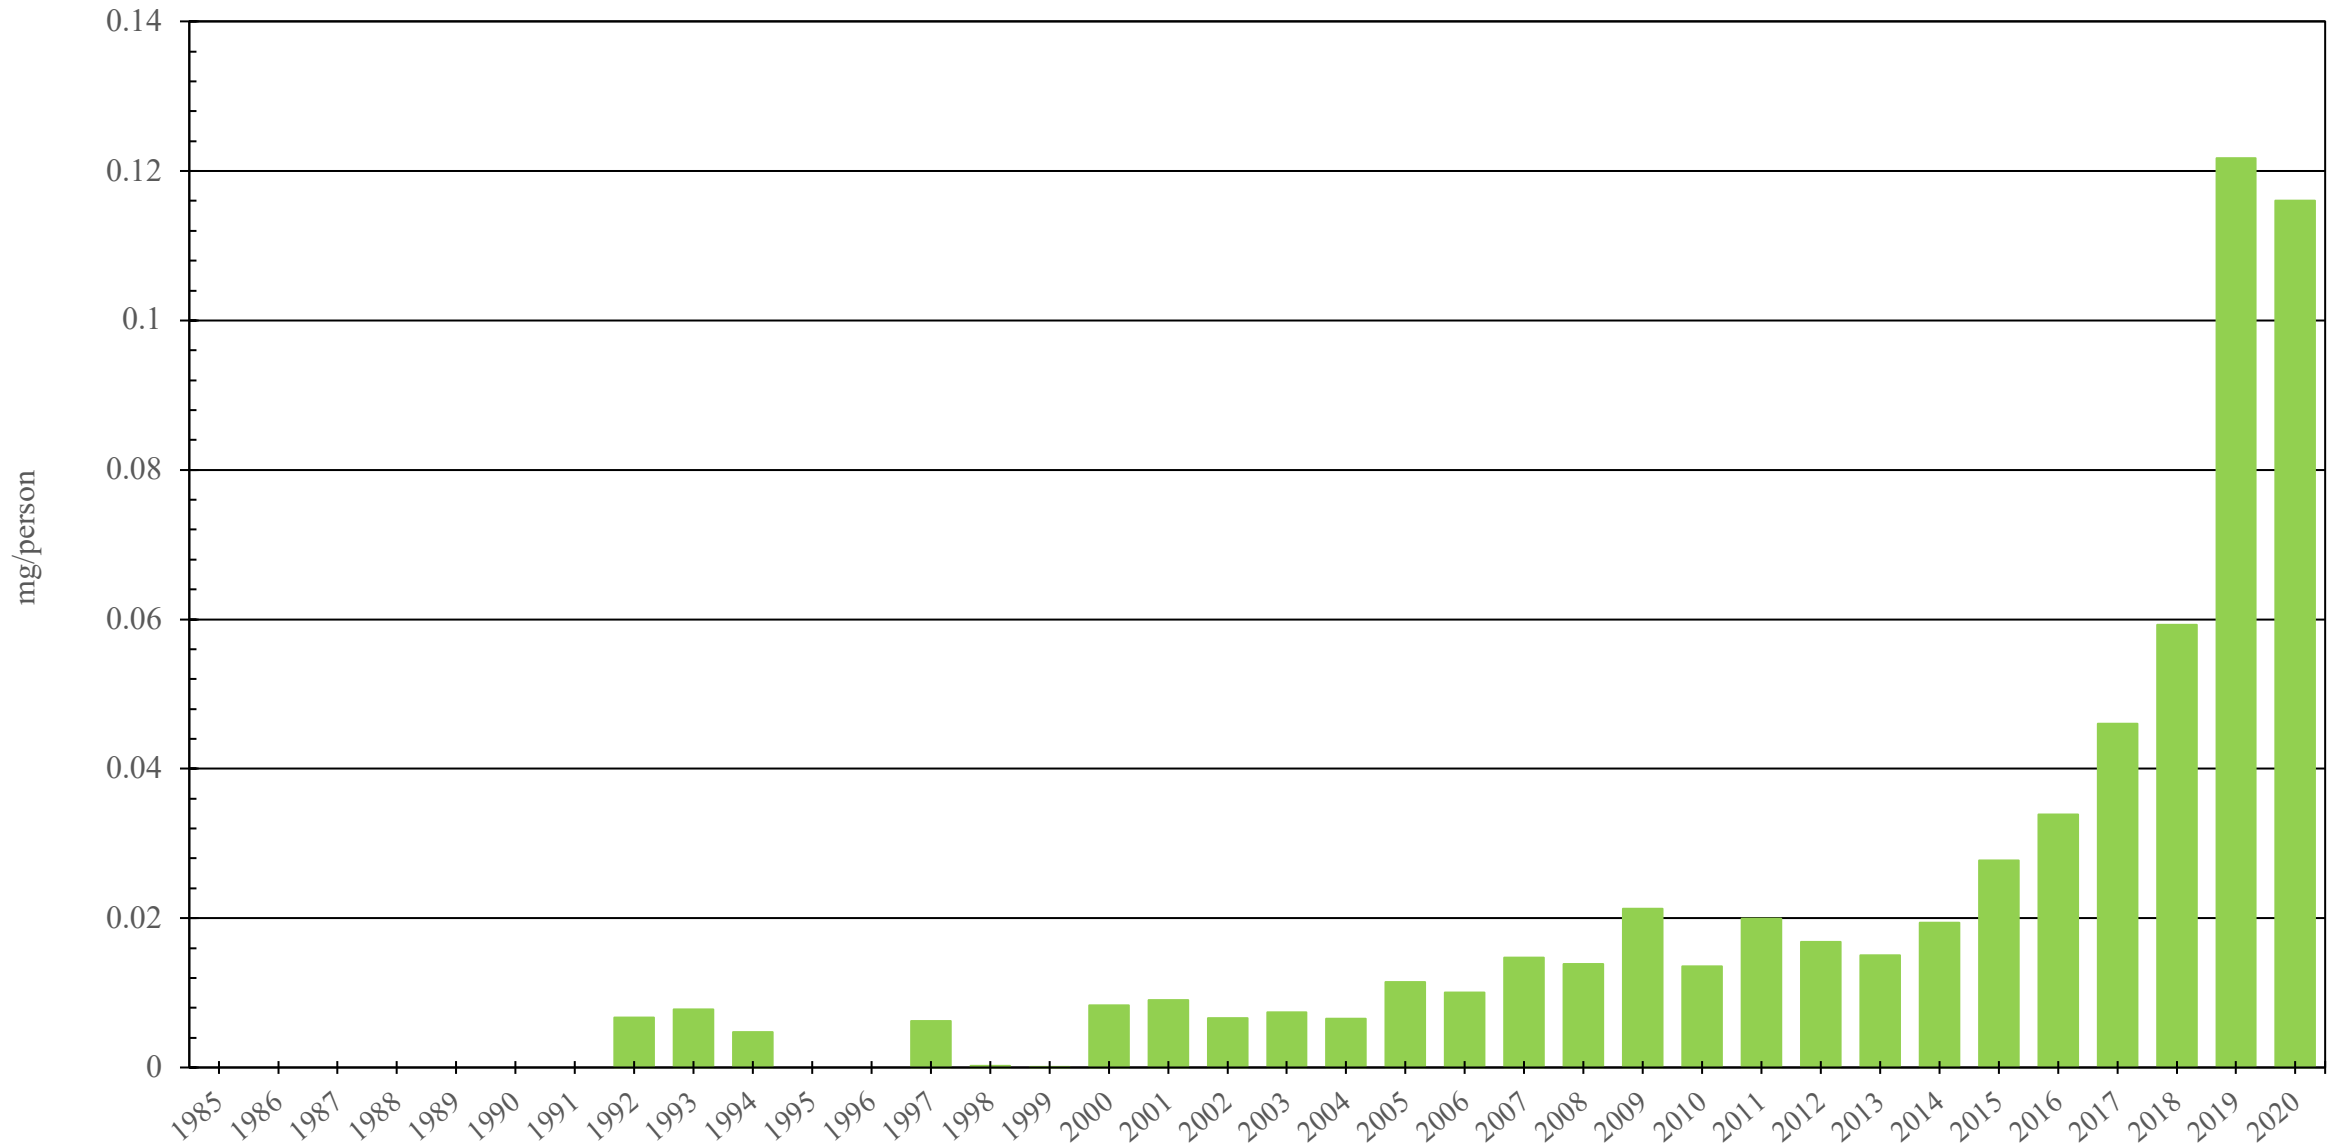

# Russian Federation

Fentanyl Consumption (mg/person), 1985 - 2020

Sources: International Narcotics Control Board (data); The World Bank (population)

Created by: Walther Global Palliative Care & Supportive Oncology, Indiana University Simon Comprehensive Cancer Center, 2022