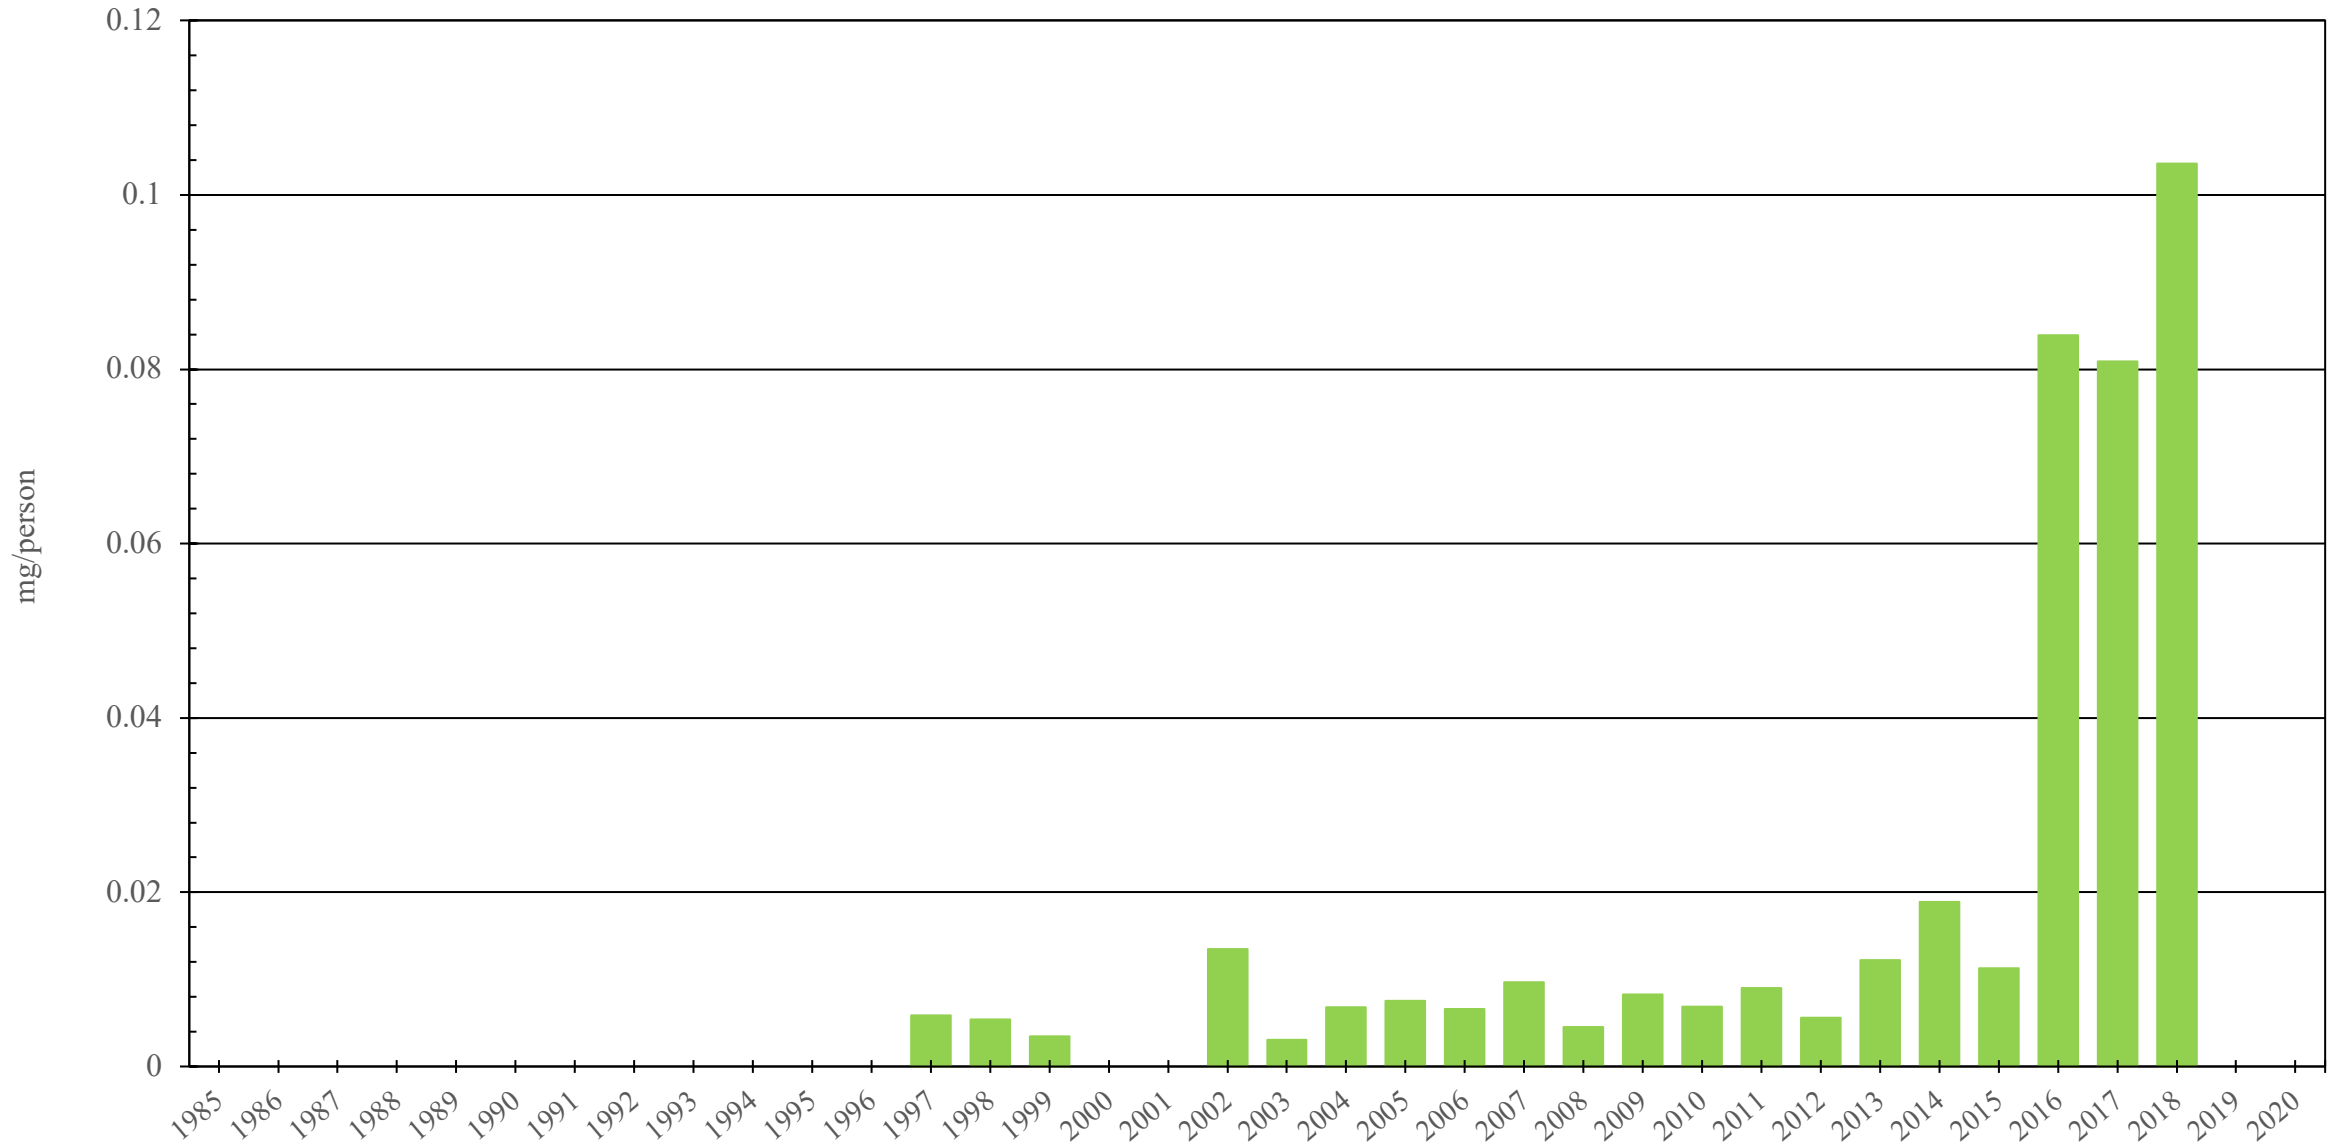

# Republic of Moldova

Fentanyl Consumption (mg/person), 1985 - 2020

Sources: International Narcotics Control Board (data); The World Bank (population)

Created by: Walther Global Palliative Care & Supportive Oncology, Indiana University Simon Comprehensive Cancer Center, 2022